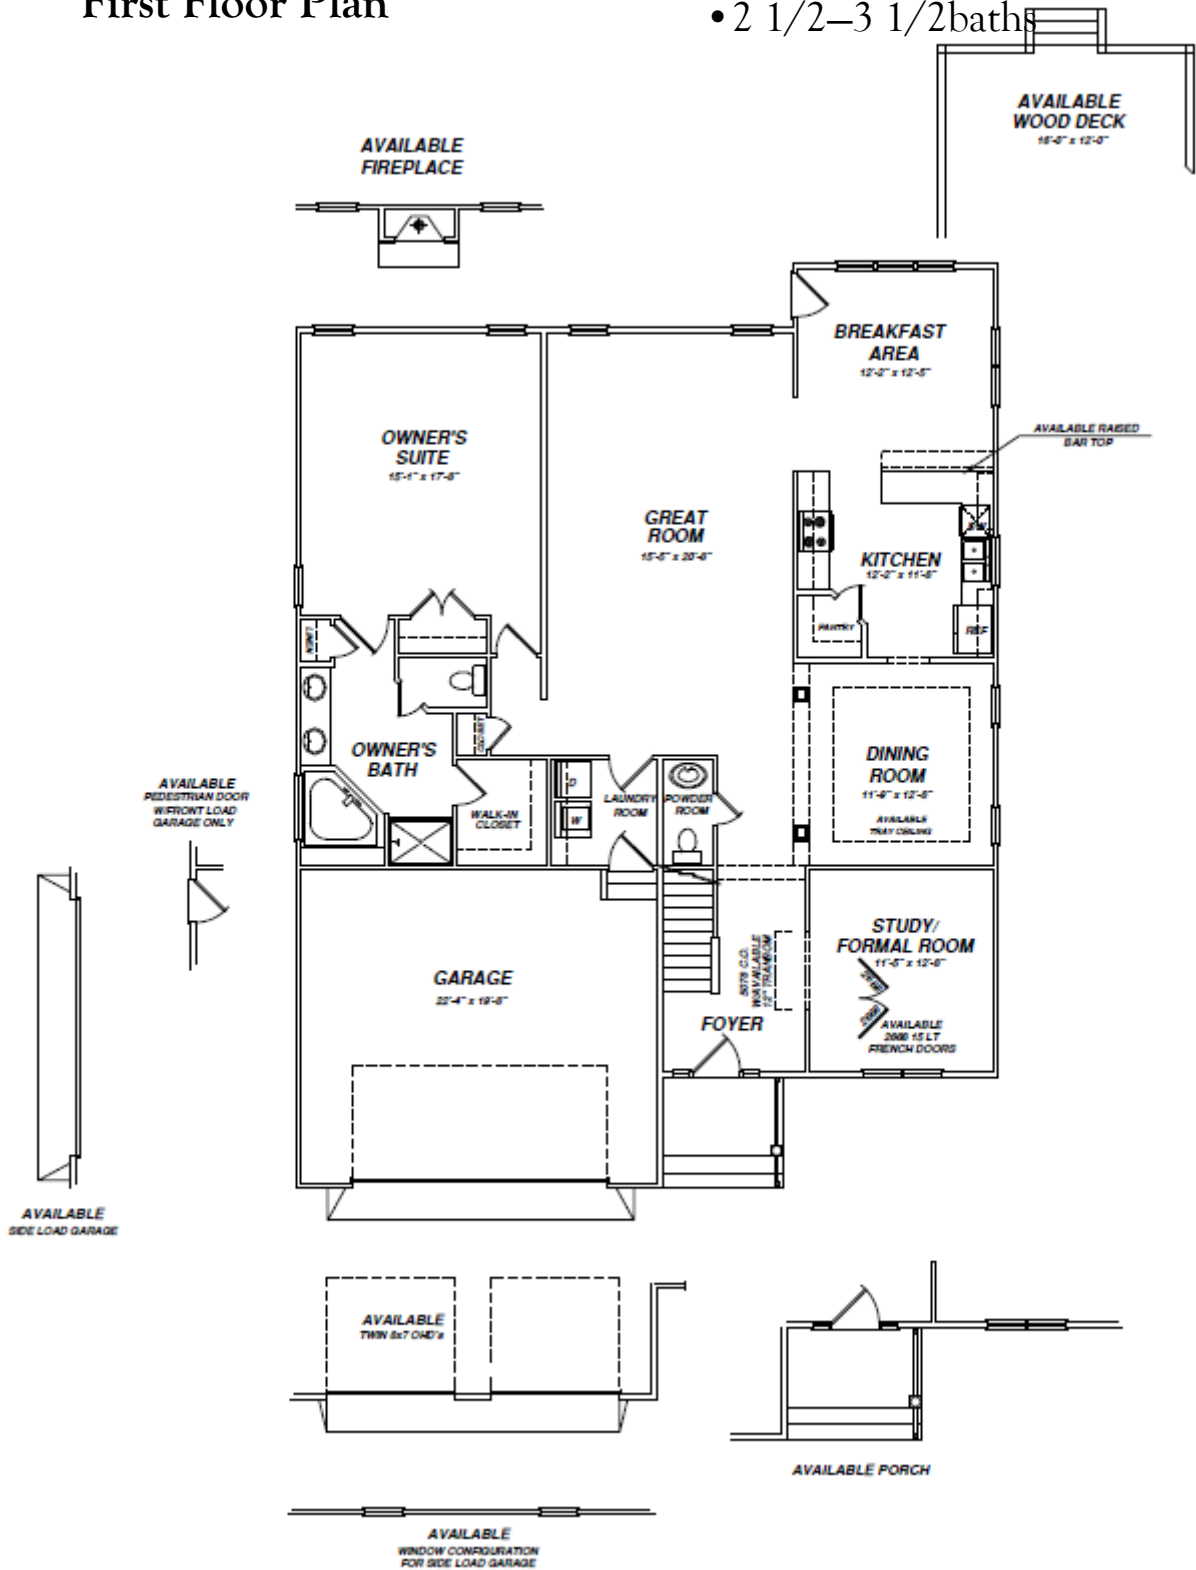

The Wrenwood

- 2809 square feet
- 4 bedrooms
- 2 1/2–3 1/2 baths

First Floor Plan

The Wrenwood

- 2809 square feet
- 4 bedrooms
- 2 1/2–3 1/2 baths

Second Floor Plan

AVAILABLE DORMER

The Wrenwood

- 2809 square feet
- 4 bedrooms
- 2 1/2–3 1/2 baths

Home Elevations

Classic Traditional

Virginia Vintage

The Wrenwood

- 2809 square feet
- 4 bedrooms
- 2 1/2–3 1/2 baths

Home Elevations

Historic Estate

Grand Manor