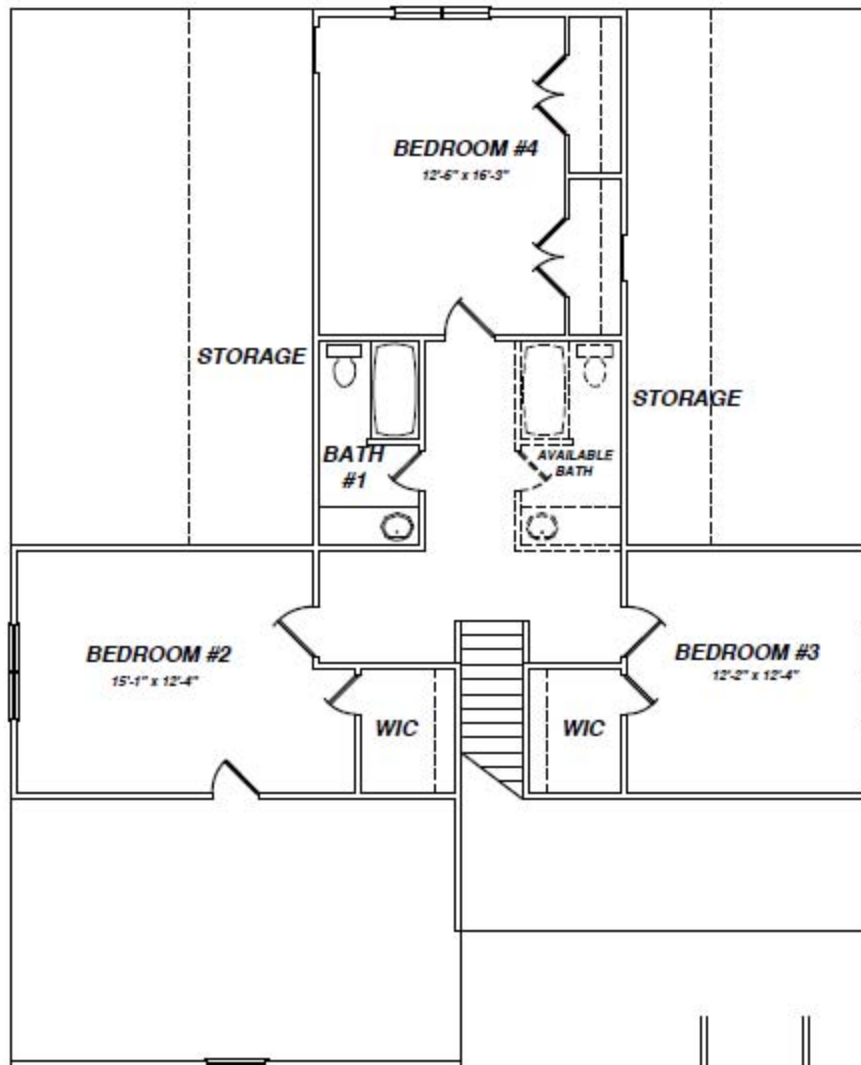

The Wrenwood

- 2809 square feet
- 4 bedrooms
- 2 1/2–3 1/2 baths

First Floor Plan

The Wrenwood

- 2809 square feet
- 4 bedrooms
- 2 1/2–3 1/2 baths

Second Floor Plan

AVAILABLE DORMER

The Wrenwood

- 2809 square feet
- 4 bedrooms
- 2 1/2–3 1/2 baths

Home Elevations

Classic Traditional

Virginia Vintage

The Wrenwood

- 2809 square feet
- 4 bedrooms
- 2 1/2–3 1/2 baths

Home Elevations

Historic Estate

Grand Manor