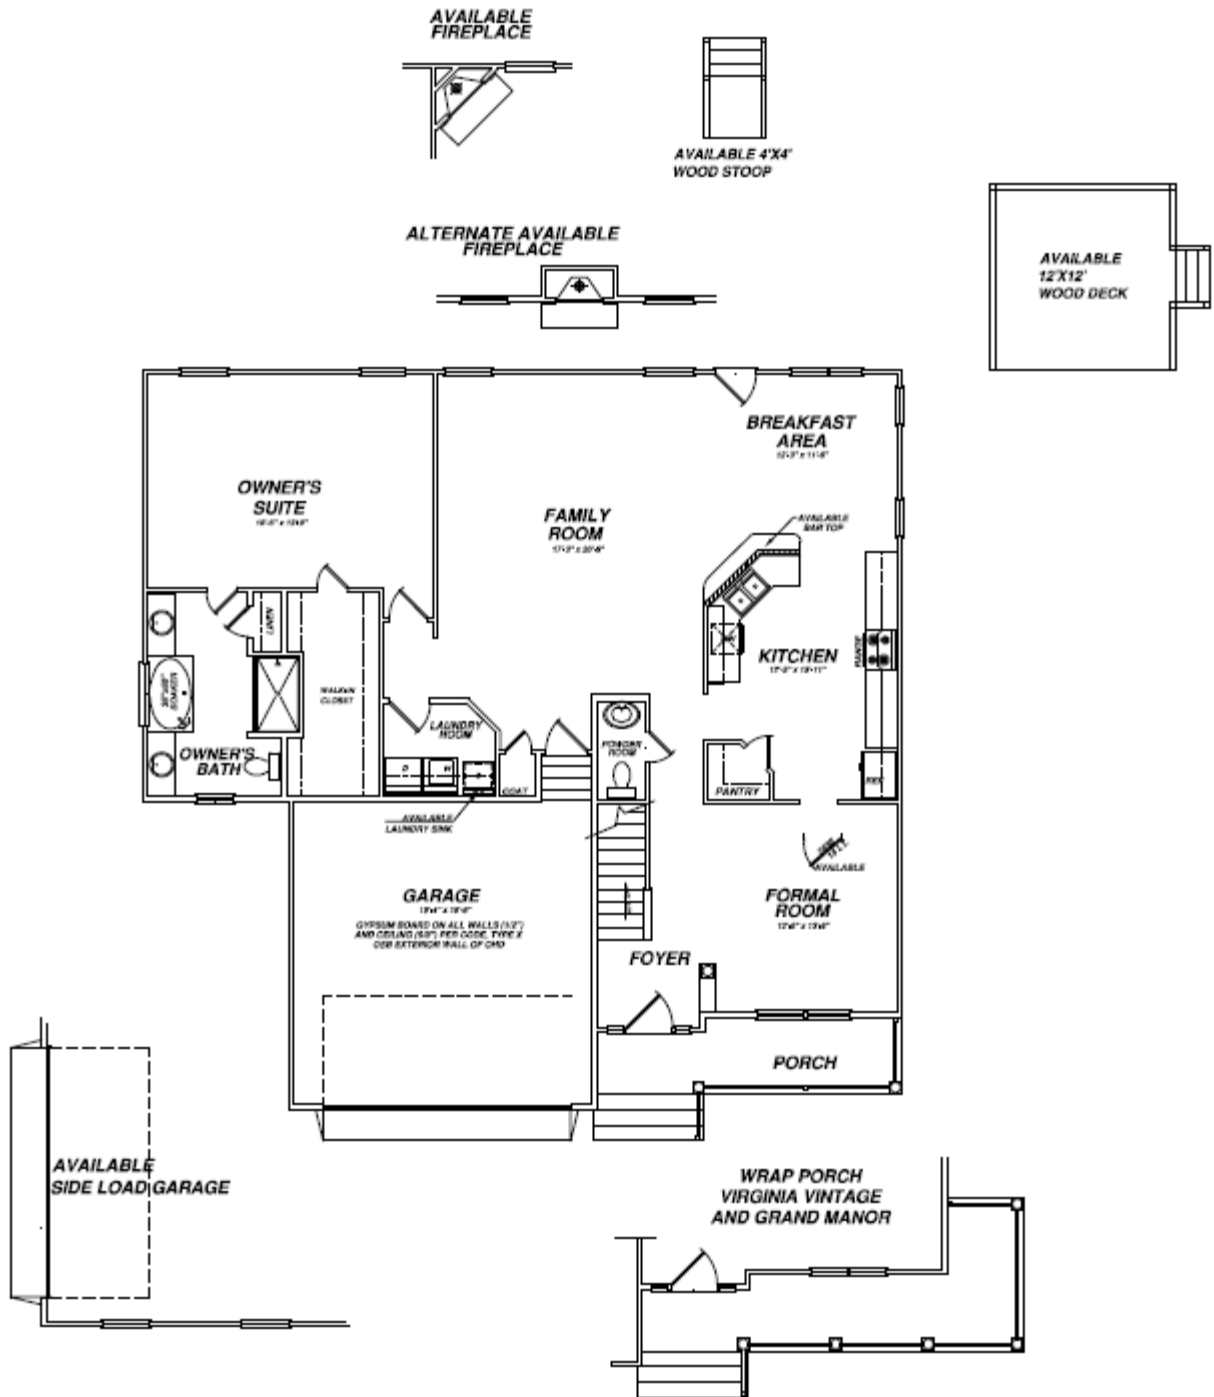

The Whitney

- 2411 square feet
- 4 bedrooms
- 2 1/2 baths

First Floor Plan

The Whitney

- 2411 square feet
- 4 bedrooms
- 2 1/2 baths

Second Floor Plan

The Whitney

- 2411 square feet
- 4 bedrooms
- 2 1/2 baths

Home Elevations

Classic Traditional

Virginia Vintage

The Whitney

- 2411 square feet
- 4 bedrooms
- 2 1/2 baths

Home Elevations

Historic Estate

Grand Manor