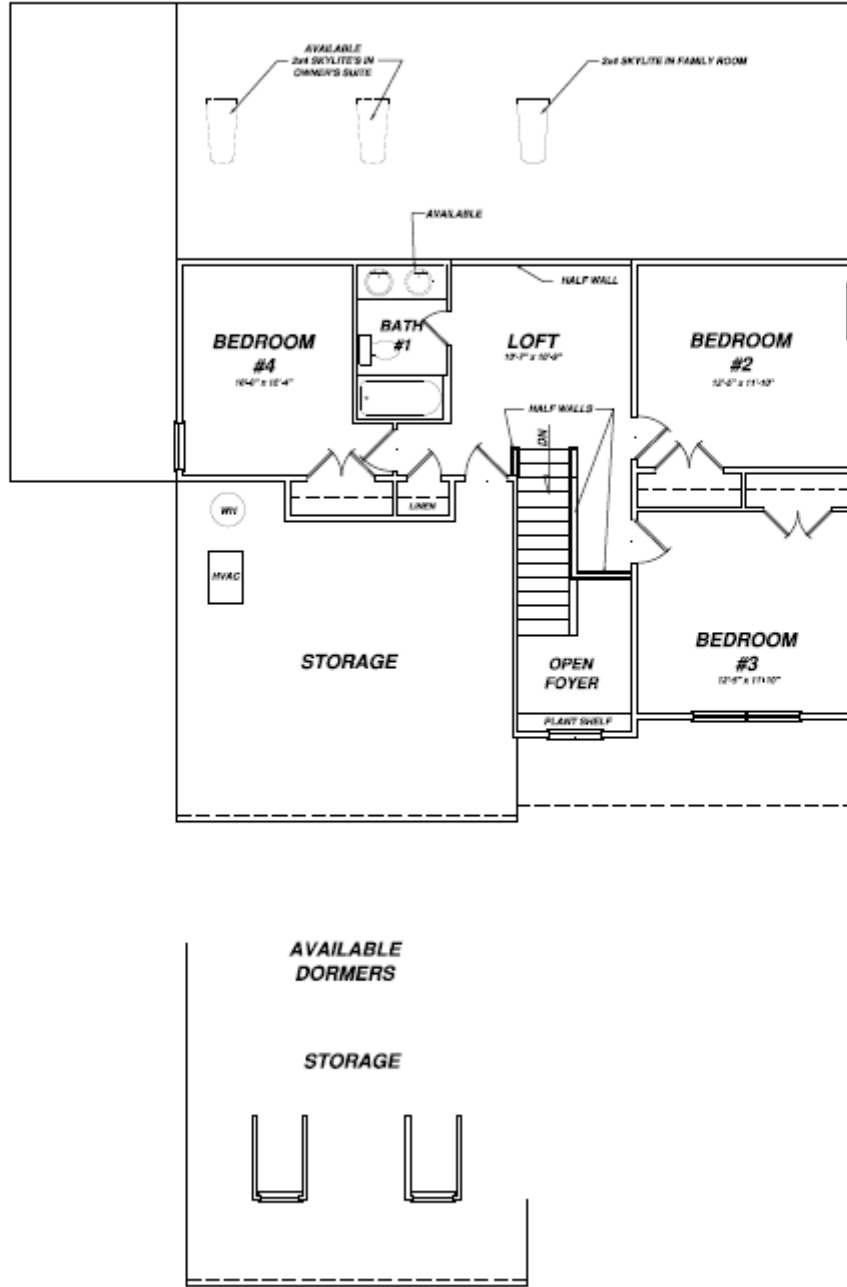

The Whitney

- 2411 square feet
- 4 bedrooms
- 2 1/2 baths

First Floor Plan

The Whitney

- 2411 square feet
- 4 bedrooms
- 2 1/2 baths

Second Floor Plan

The Whitney

- 2411 square feet
- 4 bedrooms
- 2 1/2 baths

Home Elevations

Classic Traditional

Virginia Vintage

The Whitney

- 2411 square feet
- 4 bedrooms
- 2 1/2 baths

Home Elevations

Historic Estate

Grand Manor