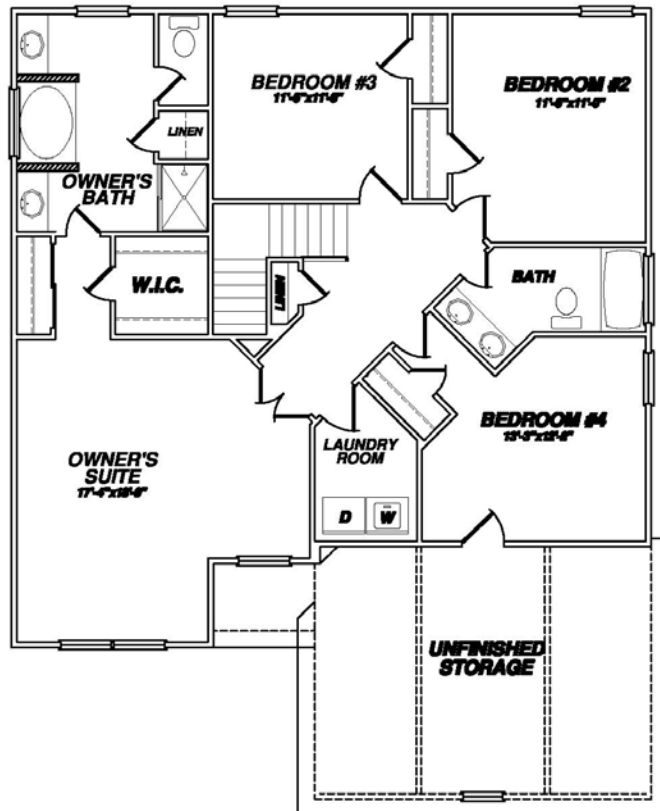

804.639.9440

COLONNADE COLLECTION

The Waverly

First Floor Study
 2405+ square feet
 4 bedrooms
 2½ baths

Copyright © 2009 LifeStyle Builders & Developers, Inc. At LifeStyle Builders, we are constantly reviewing and improving our home plans to better serve our customers; therefore, floor plans are subject to change without notice. Room dimensions are approximate and may vary. This floor plan may offer Available Personal Choices and Structural Options not shown here. For complete information contact a LifeStyle Builders representative.