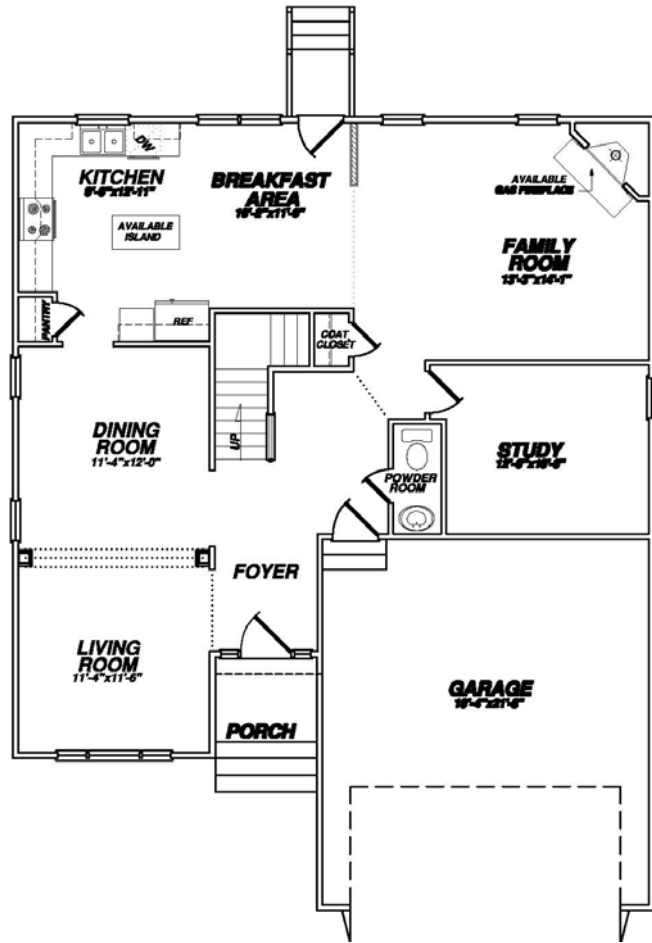

804.639.9440

COLONNADE COLLECTION

The Waverly

First Floor Study
 2405+ square feet
 4 bedrooms
 2½ baths

Copyright © 2009 LifeStyle Builders & Developers, Inc. At LifeStyle Builders, we are constantly reviewing and improving our home plans to better serve our customers; therefore, floor plans are subject to change without notice. Room dimensions are approximate and may vary. This floor plan may offer Available Personal Choices and Structural Options not shown here. For complete information contact a LifeStyle Builders representative.