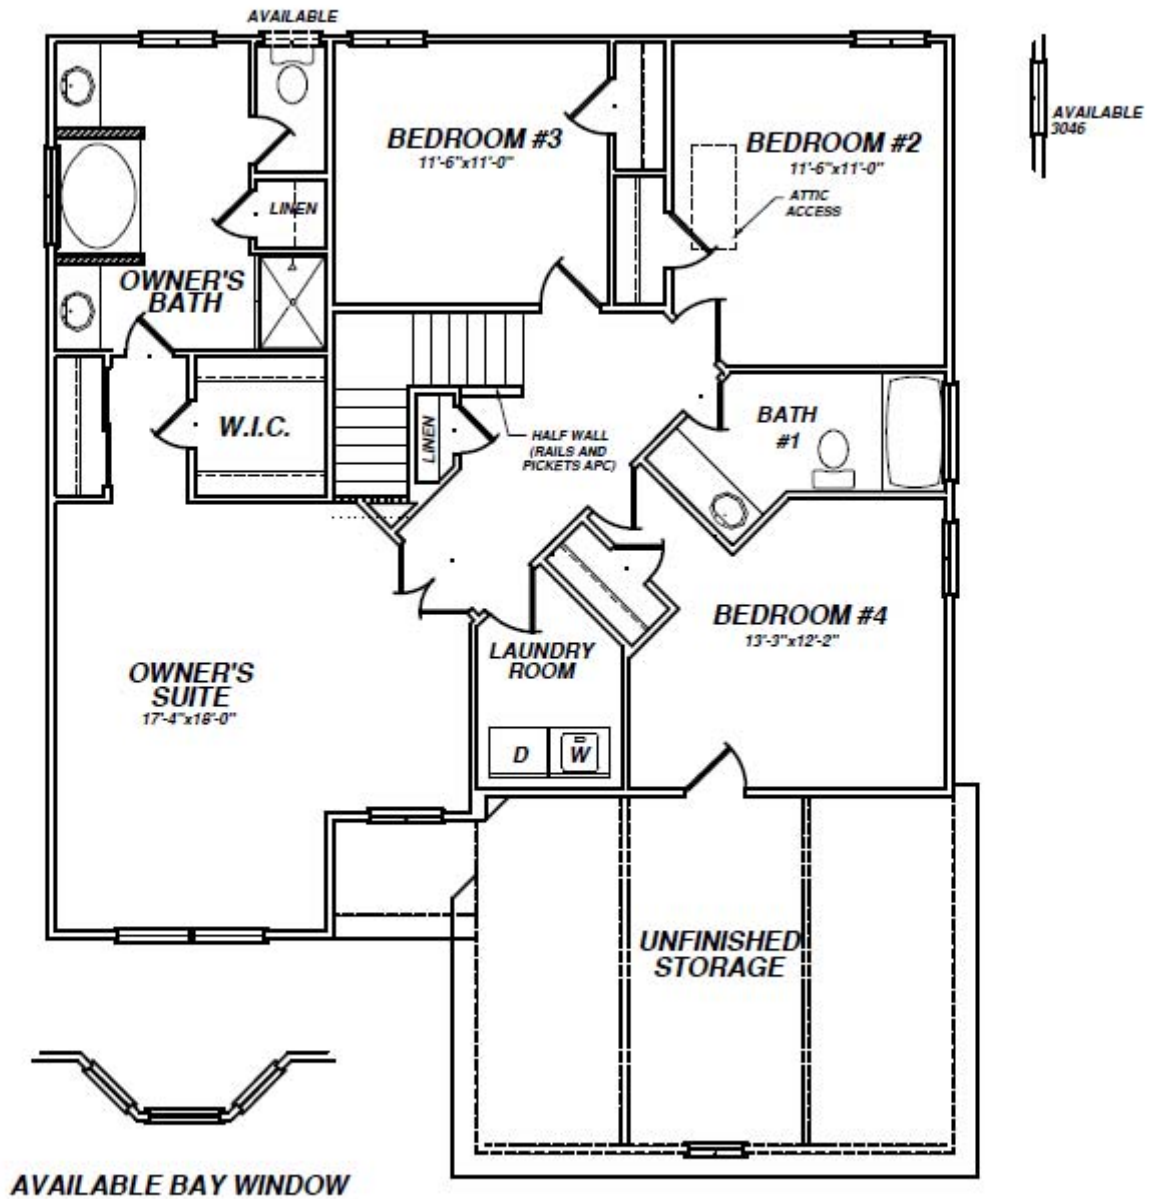

# The Waverly

- 2405-2445 square feet
- 4 bedrooms
- 2 1/2 baths

## Second Floor Plan

# The Waverly

- 2405-2445 square feet
- 4 bedrooms
- 2 1/2 baths

---