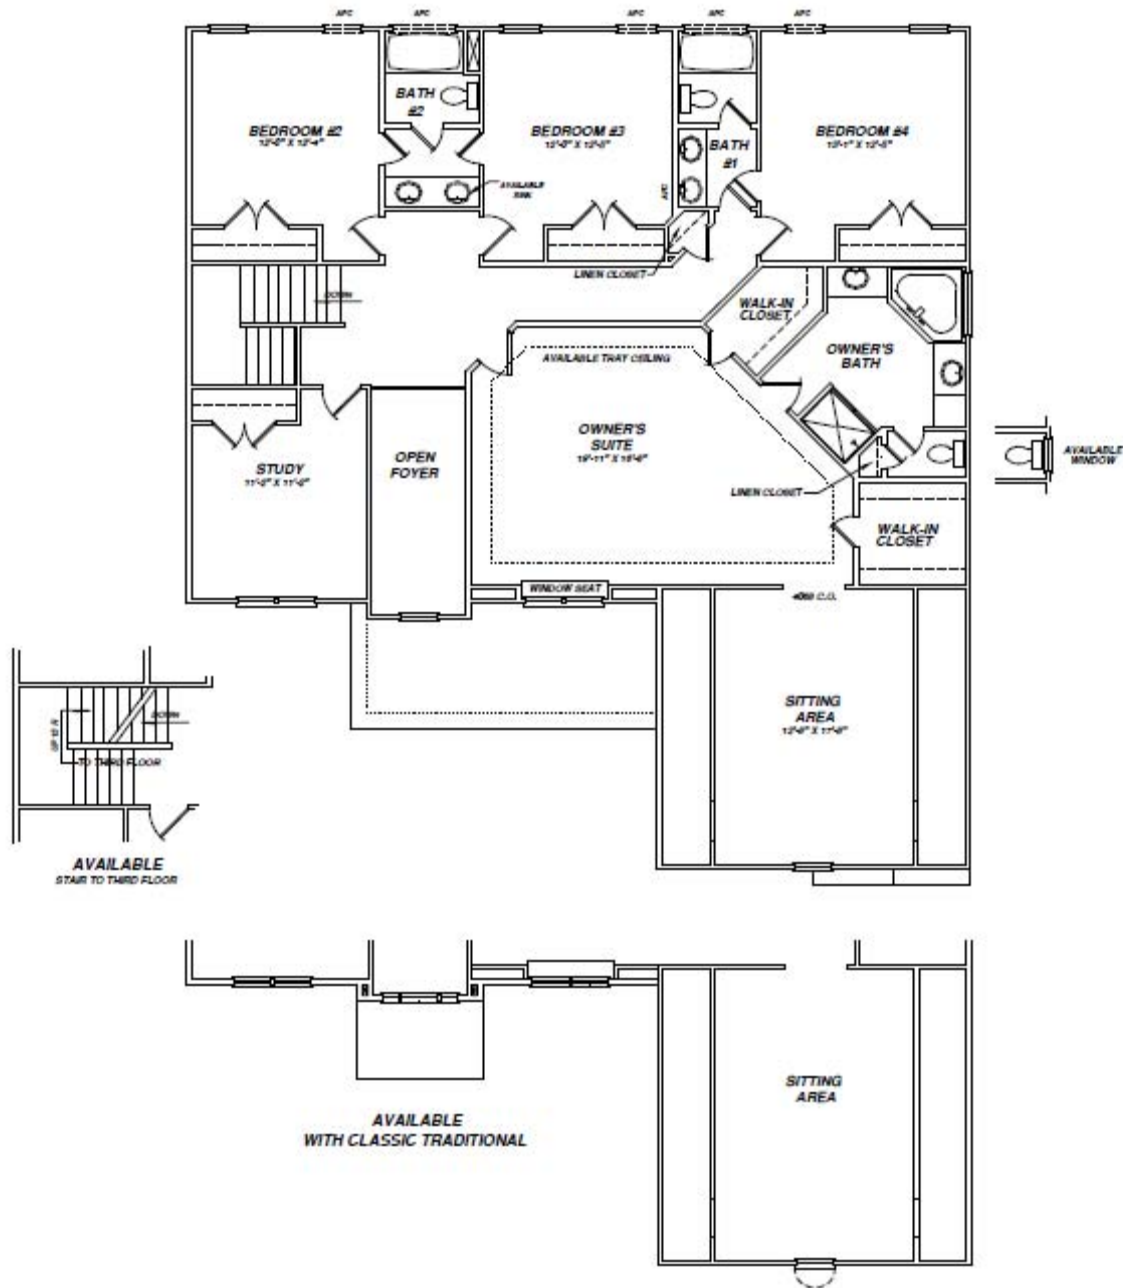

The Wadsworth II

- 3620 – 4235 square feet
- 4-6 bedrooms
- 3 1/2–4 1/2 baths

First Floor Plan

The Wadsworth II

- 3620 – 4235 square feet
- 4-6 bedrooms
- 3 1/2–4 1/2 baths

Second Floor Plan

The Wadsworth II

- 3620 – 4235 square feet
- 4-6 bedrooms
- 3 1/2–4 1/2 baths

Third Floor Plan

**AVAILABLE
FINISHED / UNFINISHED
THIRD FLOOR**

The Wadsworth II

- 3620 – 4235 square feet
- 4-6 bedrooms
- 3 1/2–4 1/2 baths

Home Elevations

Classic Traditional

Virginia Vintage

The Wadsworth II

- 3620 – 4235 square feet
- 4-6 bedrooms
- 3 1/2–4 1/2 baths

Home Elevations

Historic Estate

Grand Manor