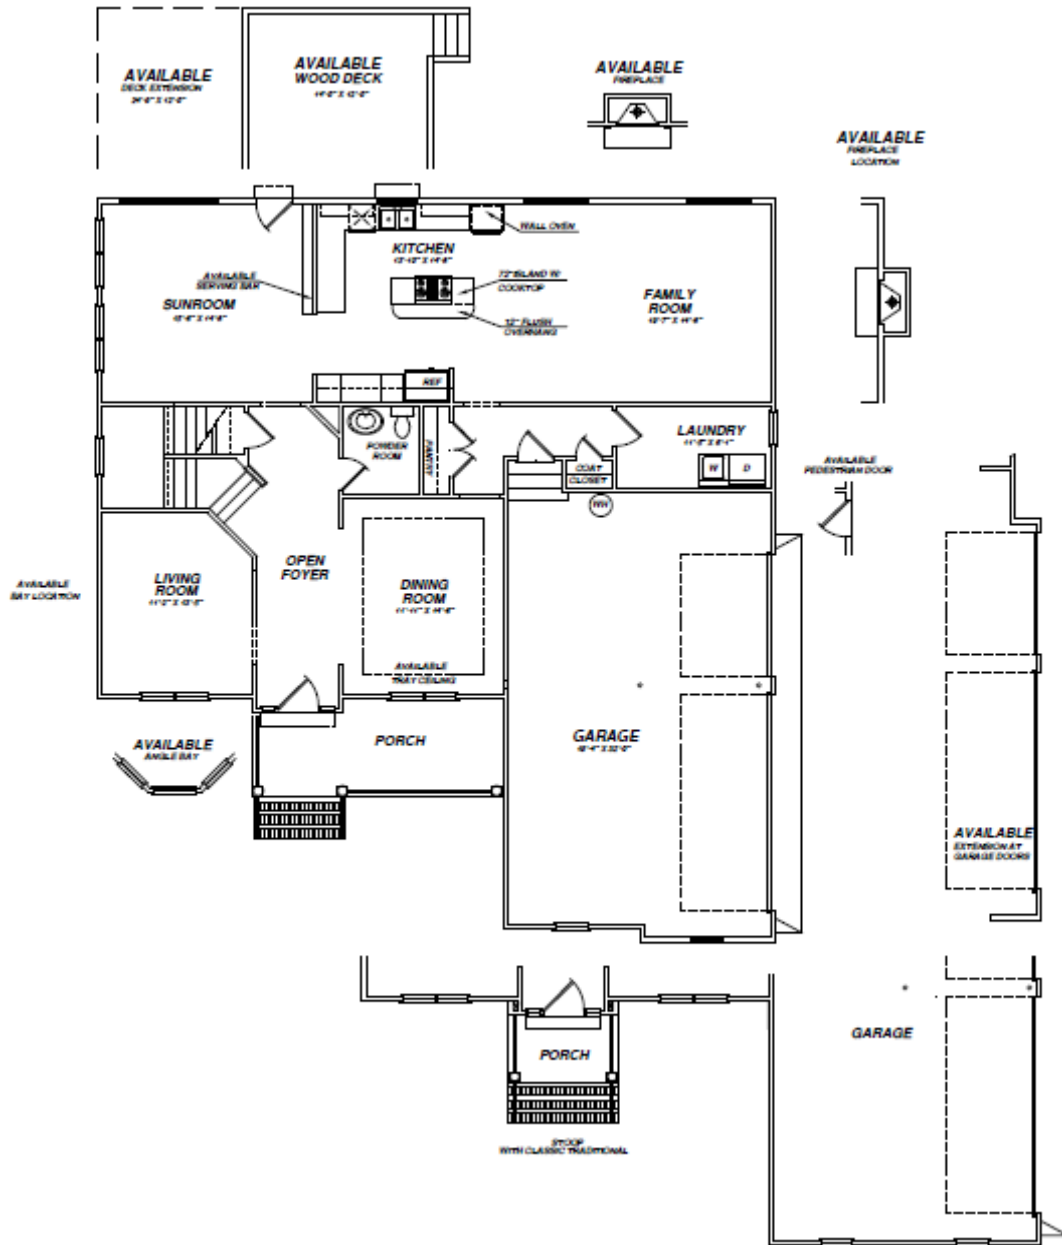

The Wadsworth II

- 3620 – 4235 square feet
- 4-6 bedrooms
- 3 1/2–4 1/2 baths

First Floor Plan

The Wadsworth II

- 3620 – 4235 square feet
- 4-6 bedrooms
- 3 1/2–4 1/2 baths

Second Floor Plan

The Wadsworth II

- 3620 – 4235 square feet
- 4-6 bedrooms
- 3 1/2–4 1/2 baths

Third Floor Plan

**AVAILABLE
FINISHED / UNFINISHED
THIRD FLOOR**

The Wadsworth II

- 3620 – 4235 square feet
- 4-6 bedrooms
- 3 1/2–4 1/2 baths

Home Elevations

Classic Traditional

Virginia Vintage

The Wadsworth II

- 3620 – 4235 square feet
- 4-6 bedrooms
- 3 1/2–4 1/2 baths

Home Elevations

Historic Estate

Grand Manor