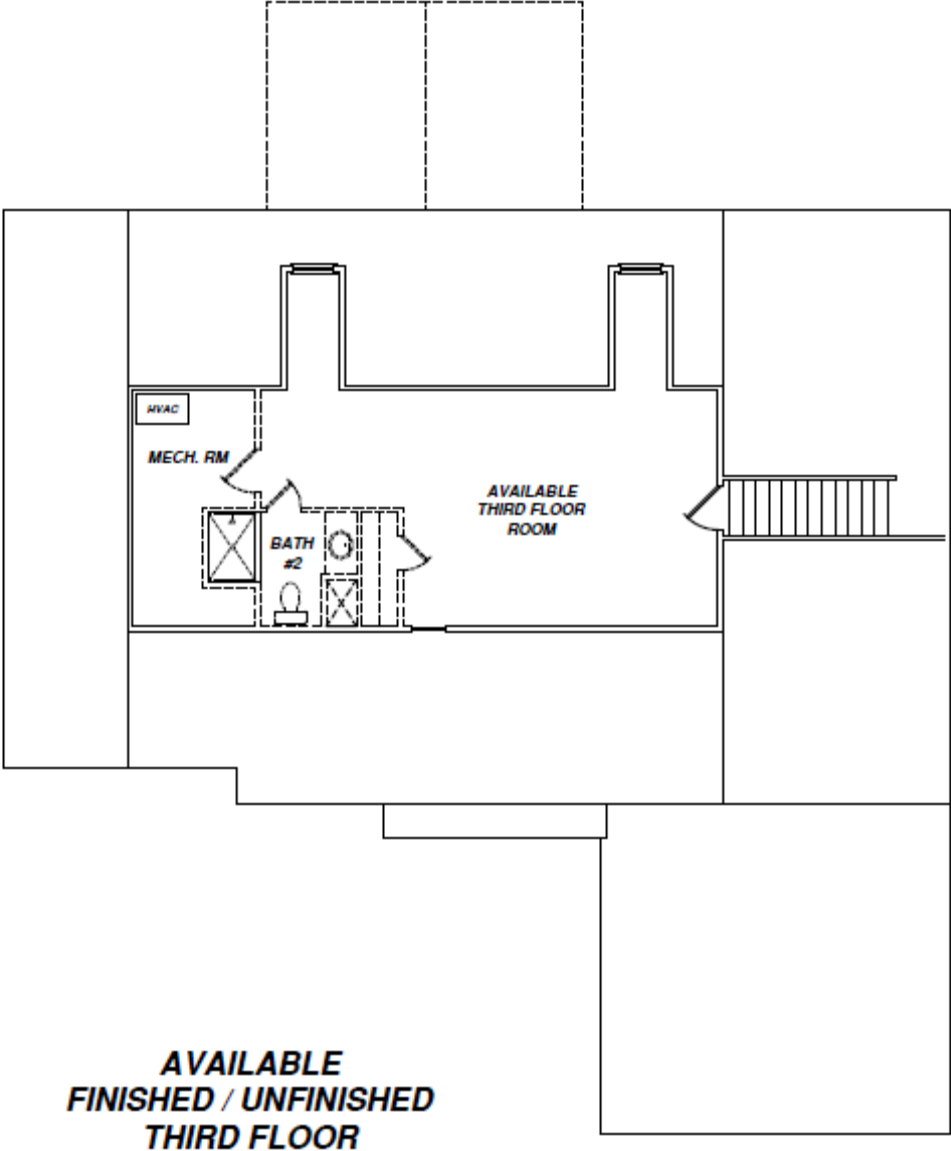

The Wadsworth II

- 3620 – 4235 square feet
- 4-6 bedrooms
- 3 1/2–4 1/2 baths

First Floor Plan

The Wadsworth II

- 3620 – 4235 square feet
- 4-6 bedrooms
- 3 1/2–4 1/2 baths

Second Floor Plan

The Wadsworth II

- 3620 – 4235 square feet
- 4-6 bedrooms
- 3 1/2–4 1/2 baths

Third Floor Plan

**AVAILABLE
FINISHED / UNFINISHED
THIRD FLOOR**

The Wadsworth II

- 3620 – 4235 square feet
- 4-6 bedrooms
- 3 1/2–4 1/2 baths

Home Elevations

Classic Traditional

Virginia Vintage

The Wadsworth II

- 3620 – 4235 square feet
- 4-6 bedrooms
- 3 1/2–4 1/2 baths

Home Elevations

Historic Estate

Grand Manor