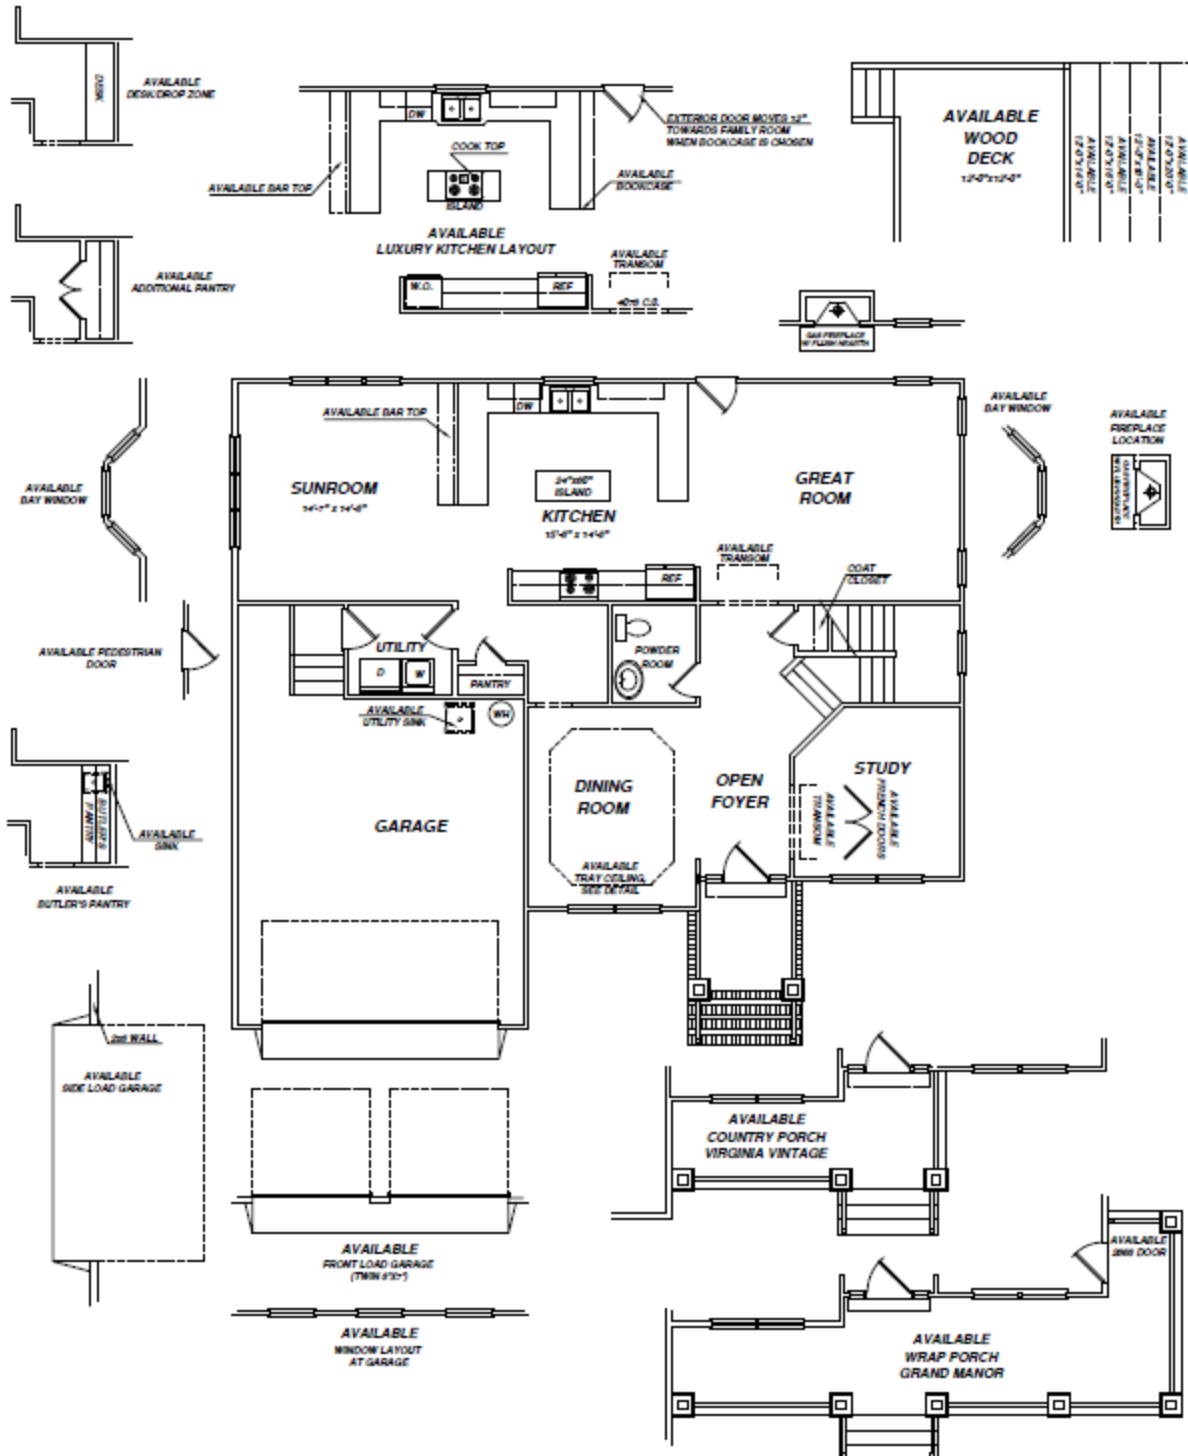

The Wadsworth Grand

- 3101-3563 square feet
- 4-5 bedrooms
- 3 1/2-4 1/2 baths

First Floor Plan

The Wadsworth Grand

Second Floor Plan

- 3101-3563 square feet
- 4-5 bedrooms
- 3 1/2–4 1/2 baths

The Wadsworth Grand

Third Floor Plan

- 3101-3563 square feet
- 4-5 bedrooms
- 3 1/2–4 1/2 baths

The Wadsworth Grand

Home Elevations

- 3101-3563 square feet
- 4-5 bedrooms
- 3 1/2–4 1/2 baths

Classic Traditional

Virginia Vintage

The Wadsworth Grand

Home Elevations

- 3101-3563 square feet
- 4-5 bedrooms
- 3 1/2–4 1/2 baths

Historic Estate

Grand Manor