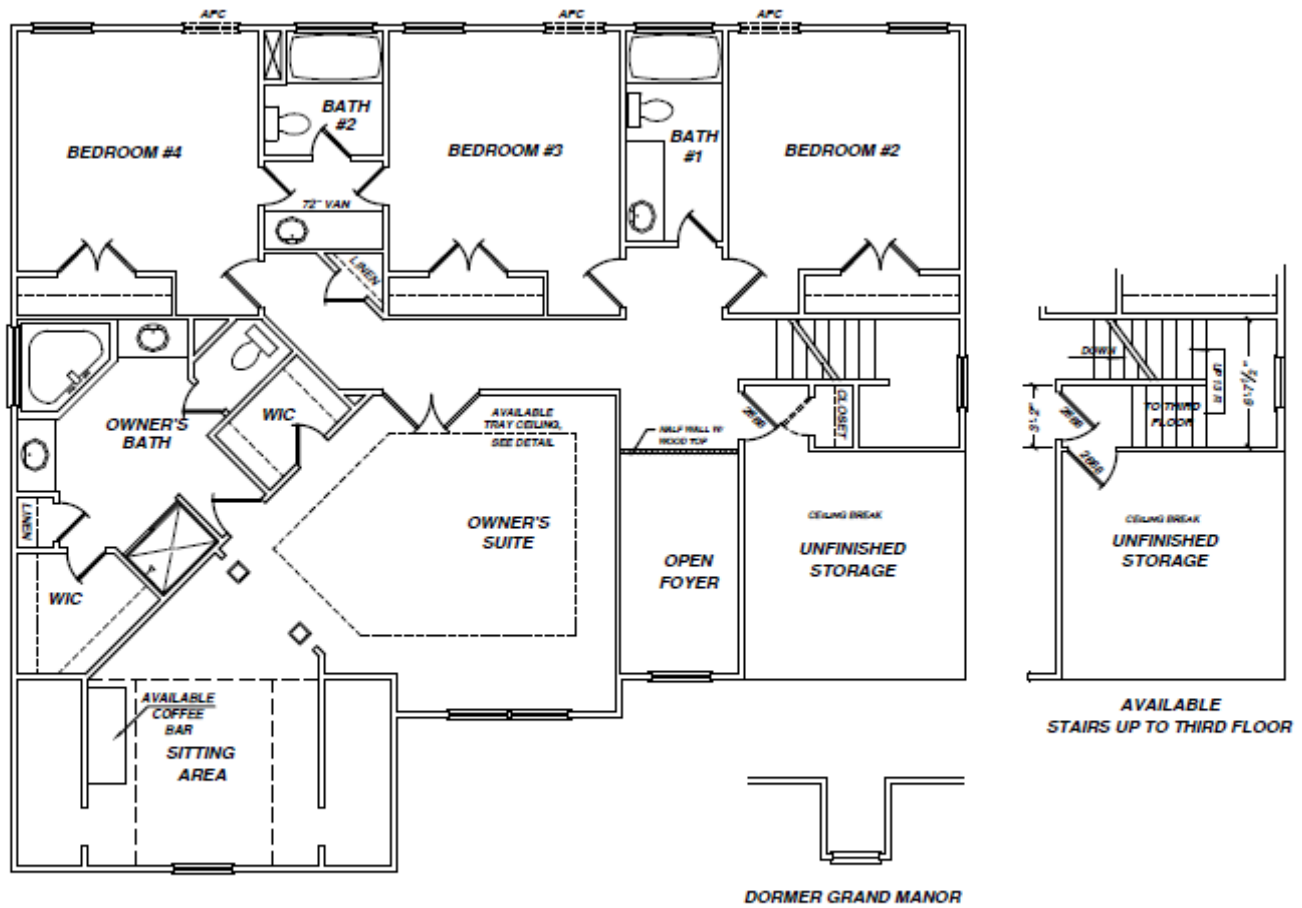

The Wadsworth Grand

- 3101-3563 square feet
- 4-5 bedrooms
- 3 1/2-4 1/2 baths

First Floor Plan

The Wadsworth Grand

Second Floor Plan

- 3101-3563 square feet
- 4-5 bedrooms
- 3 1/2–4 1/2 baths

The Wadsworth Grand

Third Floor Plan

- 3101-3563 square feet
- 4-5 bedrooms
- 3 1/2–4 1/2 baths

The Wadsworth Grand

Home Elevations

- 3101-3563 square feet
- 4-5 bedrooms
- 3 1/2–4 1/2 baths

Classic Traditional

Virginia Vintage

The Wadsworth Grand

Home Elevations

- 3101-3563 square feet
- 4-5 bedrooms
- 3 1/2–4 1/2 baths

Historic Estate

Grand Manor