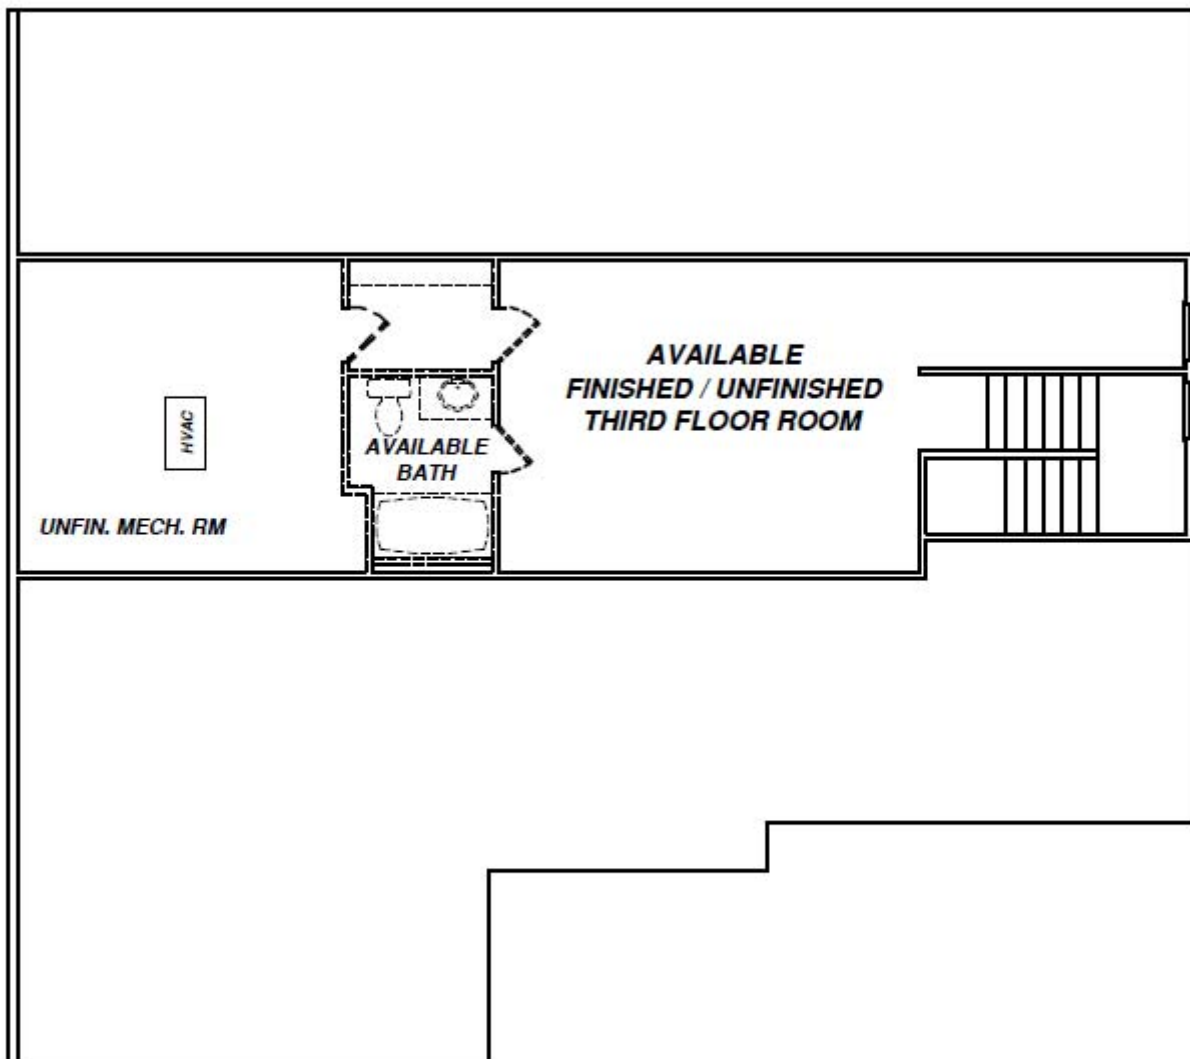

The Wadsworth Grand

- 3101-3563 square feet
- 4-5 bedrooms
- 3 1/2-4 1/2 baths

First Floor Plan

The Wadsworth Grand

Second Floor Plan

- 3101-3563 square feet
- 4-5 bedrooms
- 3 1/2–4 1/2 baths

The Wadsworth Grand

Third Floor Plan

- 3101-3563 square feet
- 4-5 bedrooms
- 3 1/2–4 1/2 baths

The Wadsworth Grand

Home Elevations

- 3101-3563 square feet
- 4-5 bedrooms
- 3 1/2–4 1/2 baths

Classic Traditional

Virginia Vintage

The Wadsworth Grand

Home Elevations

- 3101-3563 square feet
- 4-5 bedrooms
- 3 1/2–4 1/2 baths

Historic Estate

Grand Manor