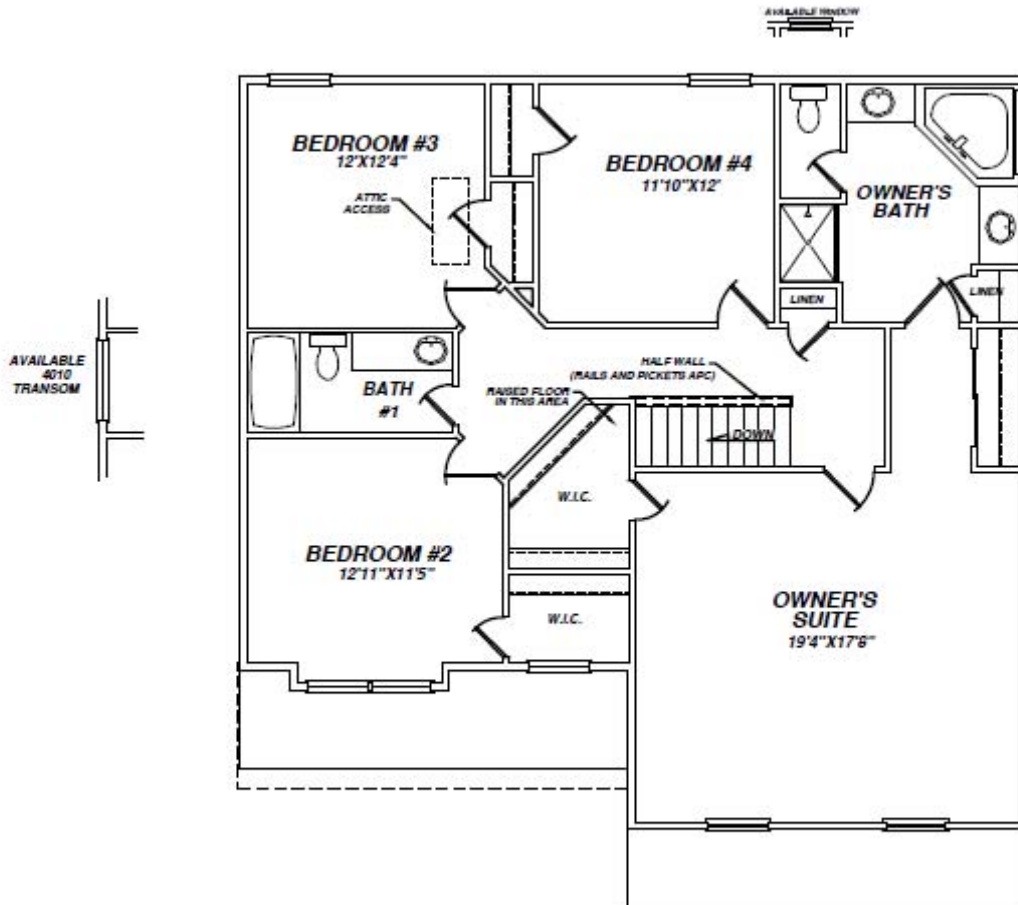

# The Tuckahoe

- 2328-2376 square feet
- 4 bedrooms
- 2 1/2 baths

## Second Floor Plan