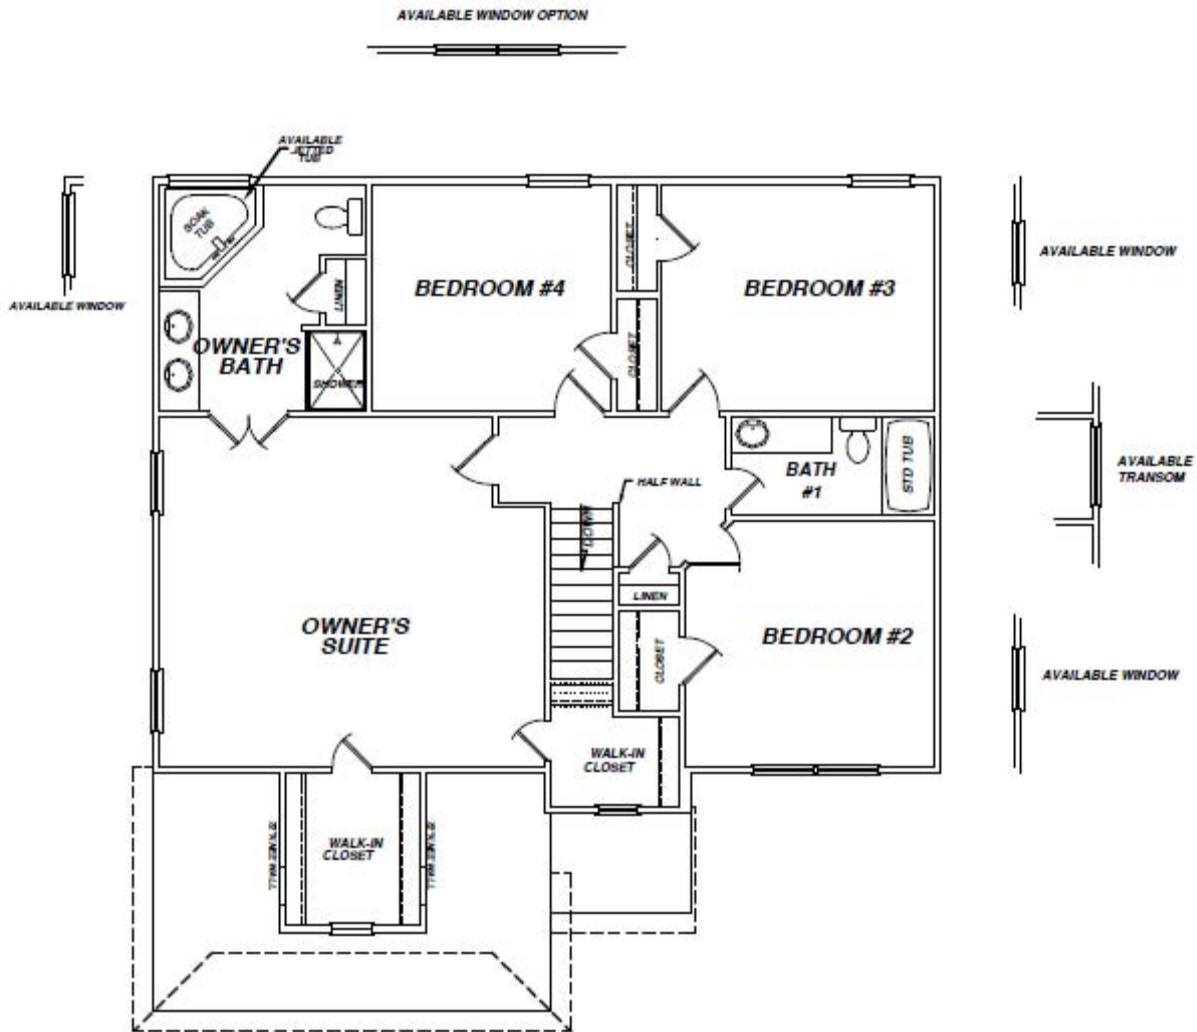

The Stratford

- 2271-2319 square feet
- 4-5 bedrooms
- 2 1/2–3 baths

First Floor Plan

The Stratford

- 2271-2319 square feet
- 4-5 bedrooms
- 2 1/2–3 baths

Second Floor Plan

The Stratford

- 2271-2319 square feet
- 4-5 bedrooms
- 2 1/2–3 baths

Home Elevations

Classic Traditional

Virginia Vintage

The Stratford

- 2271-2319 square feet
- 4-5 bedrooms
- 2 1/2–3 baths

Home Elevations

Historic Estate

Grand Manor