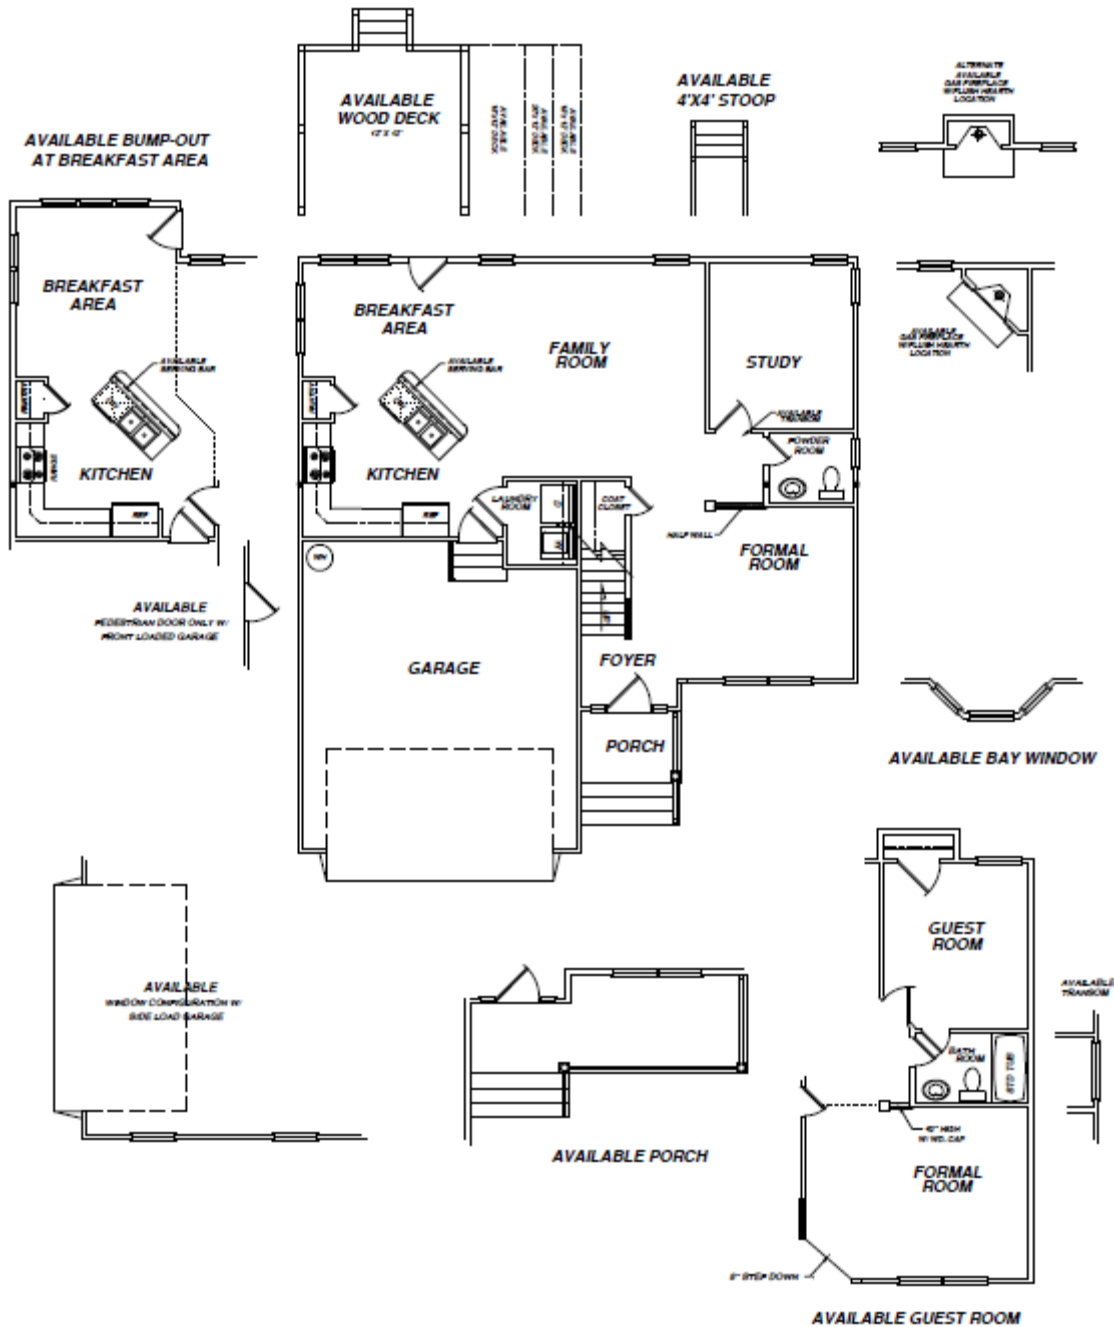

The Stratford

- 2271-2319 square feet
- 4-5 bedrooms
- 2 1/2–3 baths

First Floor Plan

The Stratford

- 2271-2319 square feet
- 4-5 bedrooms
- 2 1/2–3 baths

Second Floor Plan

The Stratford

- 2271-2319 square feet
- 4-5 bedrooms
- 2 1/2–3 baths

Home Elevations

Classic Traditional

Virginia Vintage

The Stratford

- 2271-2319 square feet
- 4-5 bedrooms
- 2 1/2–3 baths

Home Elevations

Historic Estate

Grand Manor