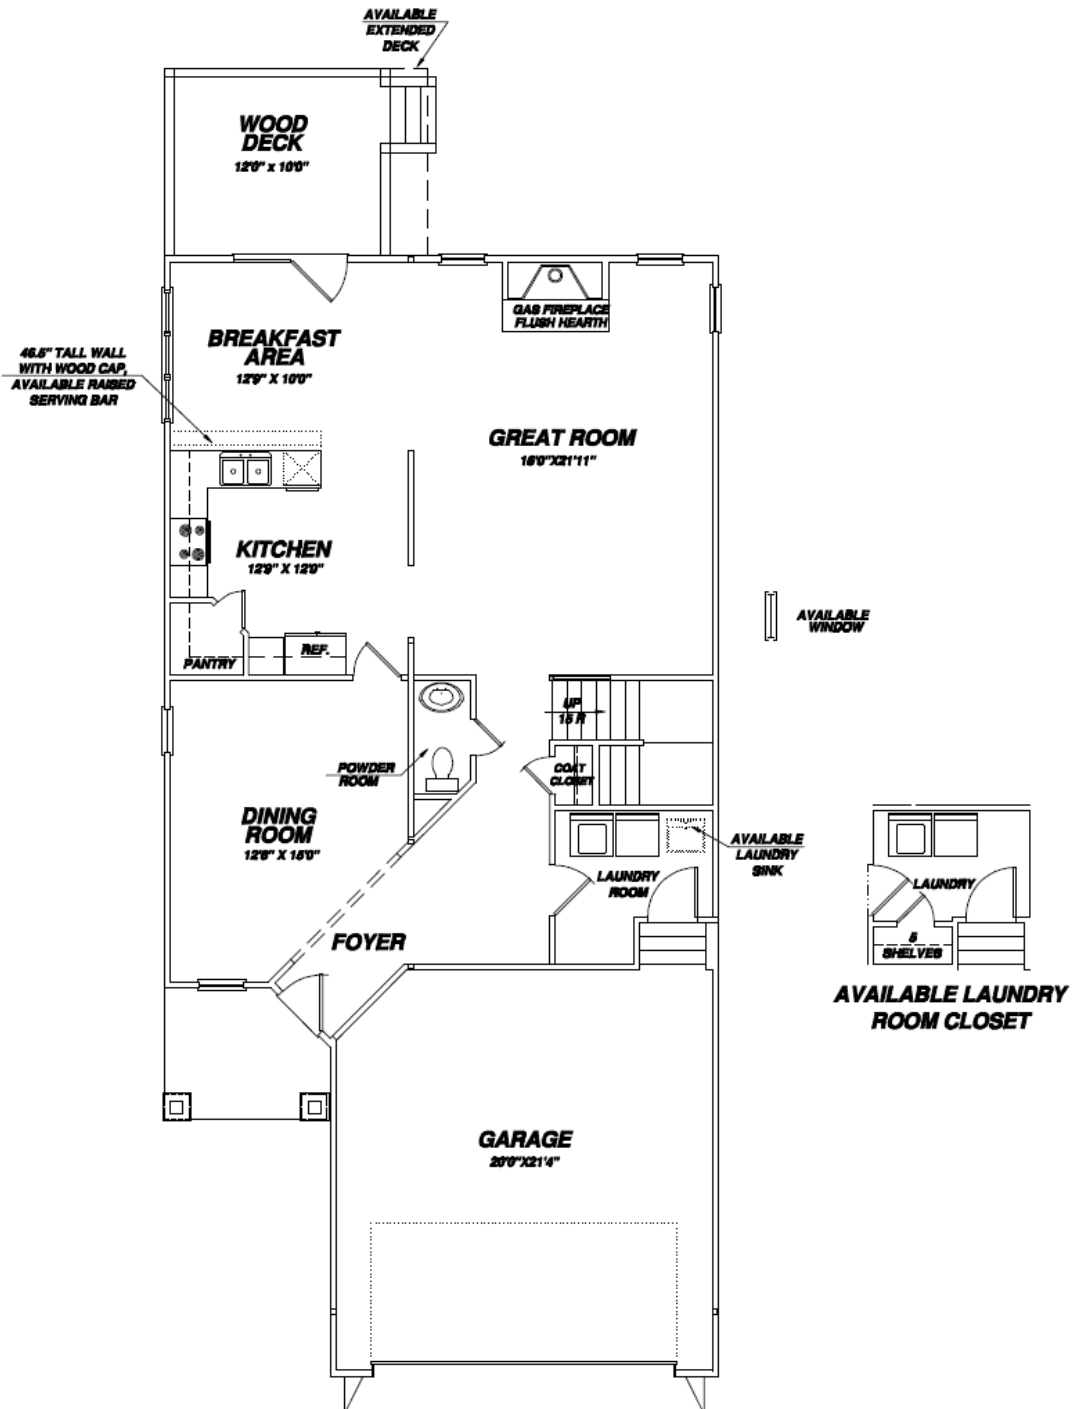

# The Seminary

- Two Level Home
- 2400+ square feet
- 4 bedrooms
- 2½ baths

## First Floor Plan

## Second Floor Plan

**AVAILABLE SITTING AREA  
IN OWNER'S SUITE**