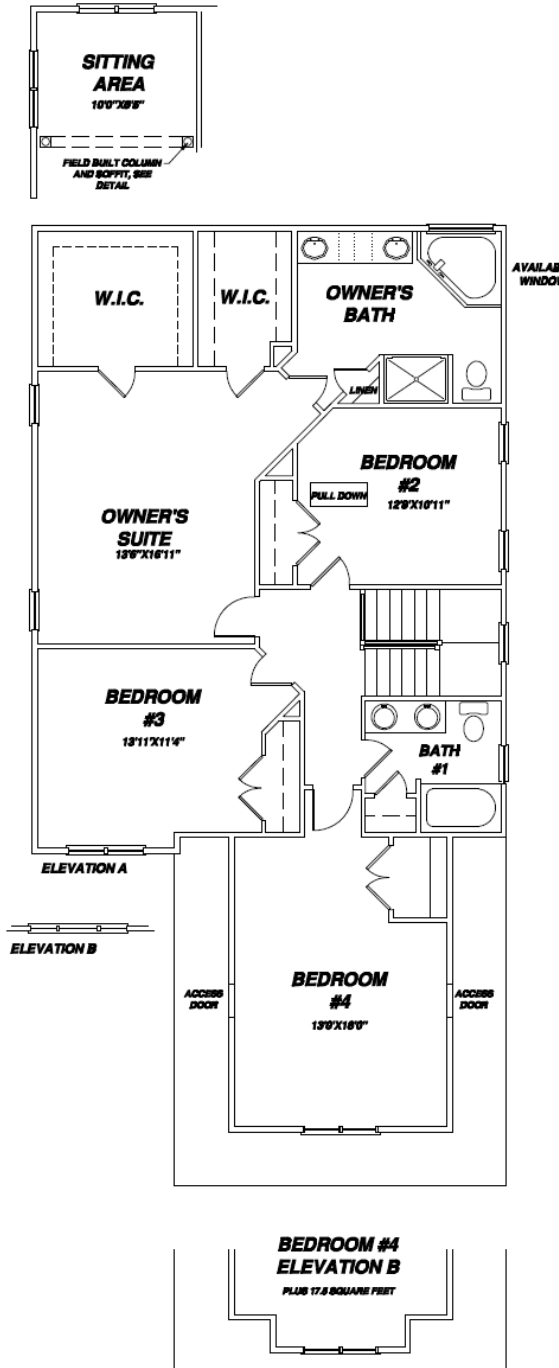

# The Seminary

- Two Level Home
- 2400+ square feet
- 4 bedrooms
- 2½ baths

## First Floor Plan

## Second Floor Plan

**AVAILABLE SITTING AREA  
IN OWNER'S SUITE**