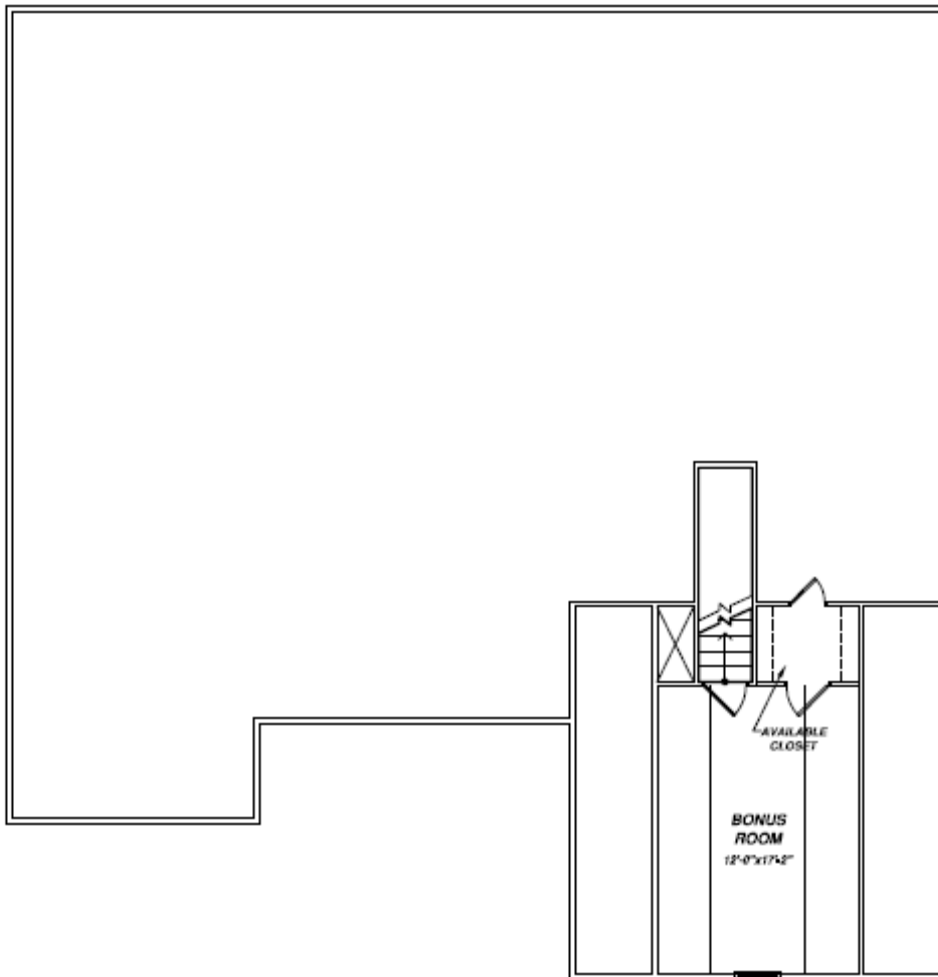

The Raleigh

- 2598 square feet
- 3-4 bedrooms
- 2 1/2 baths

First Floor Plan

The Raleigh

- 2598 square feet
- 3-4 bedrooms
- 2 1/2 baths

Second Floor Plan

The Raleigh

- 2598 square feet
- 3-4 bedrooms
- 2 1/2 baths

Home Elevations

Classic Traditional

Virginia Vintage

The Raleigh

- 2598 square feet
- 3-4 bedrooms
- 2 1/2 baths

Home Elevations

Historic Estate

Grand Manor