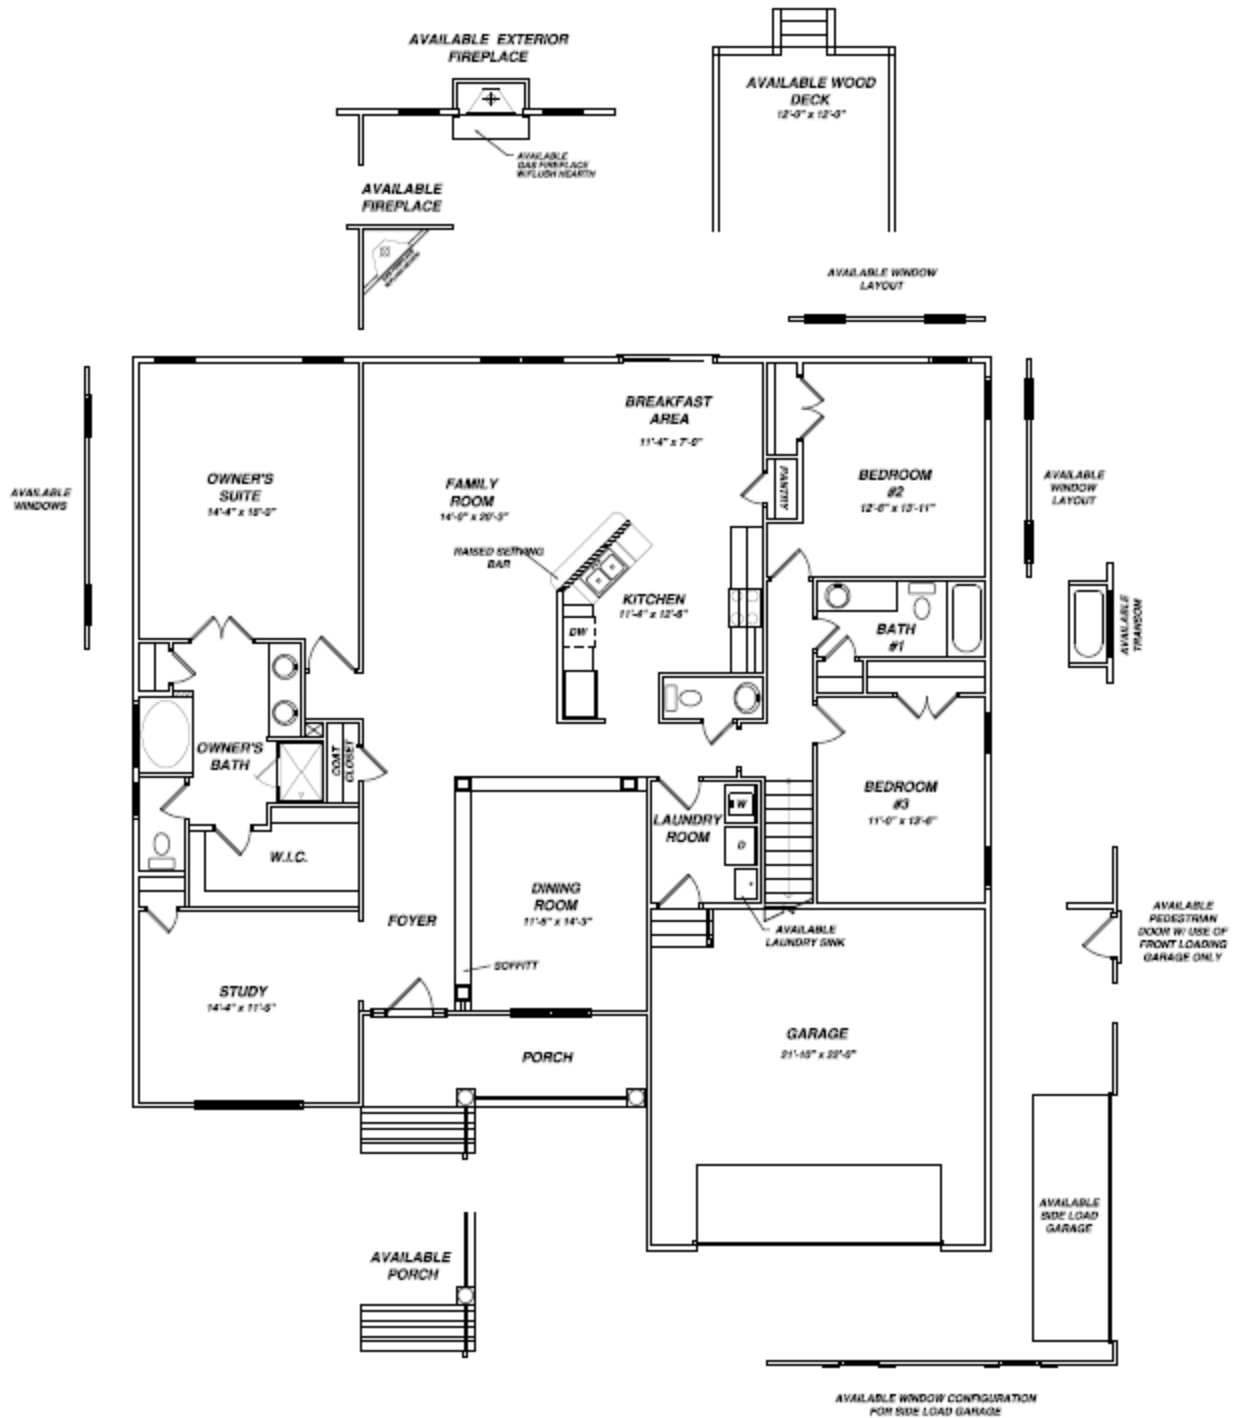

The Raleigh

- 2598 square feet
- 3-4 bedrooms
- 2 1/2 baths

First Floor Plan

The Raleigh

- 2598 square feet
- 3-4 bedrooms
- 2 1/2 baths

Second Floor Plan

The Raleigh

- 2598 square feet
- 3-4 bedrooms
- 2 1/2 baths

Home Elevations

Classic Traditional

Virginia Vintage

The Raleigh

- 2598 square feet
- 3-4 bedrooms
- 2 1/2 baths

Home Elevations

Historic Estate

Grand Manor