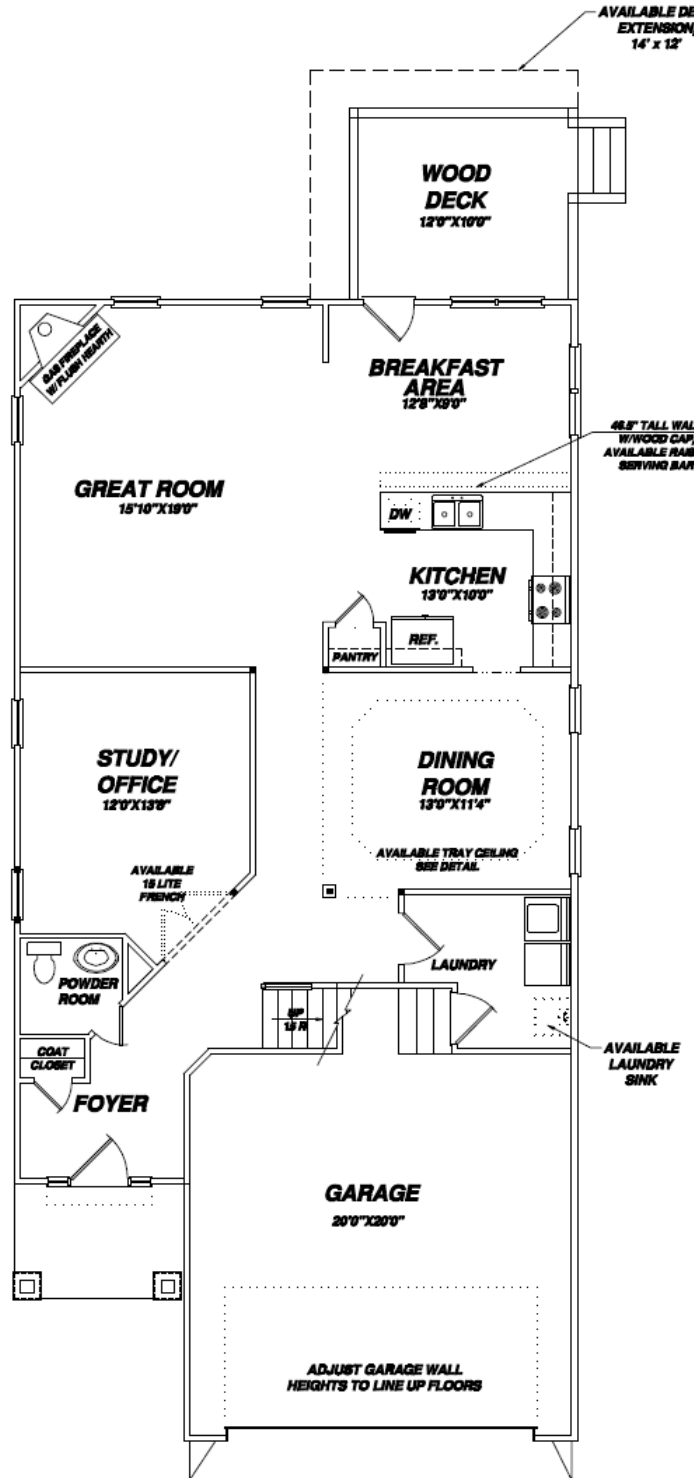

# The Melrose

- Two Level Home
- 2200+ square feet
- 3 bedrooms
- 2½ baths

## First Floor Plan

## Second Floor Plan