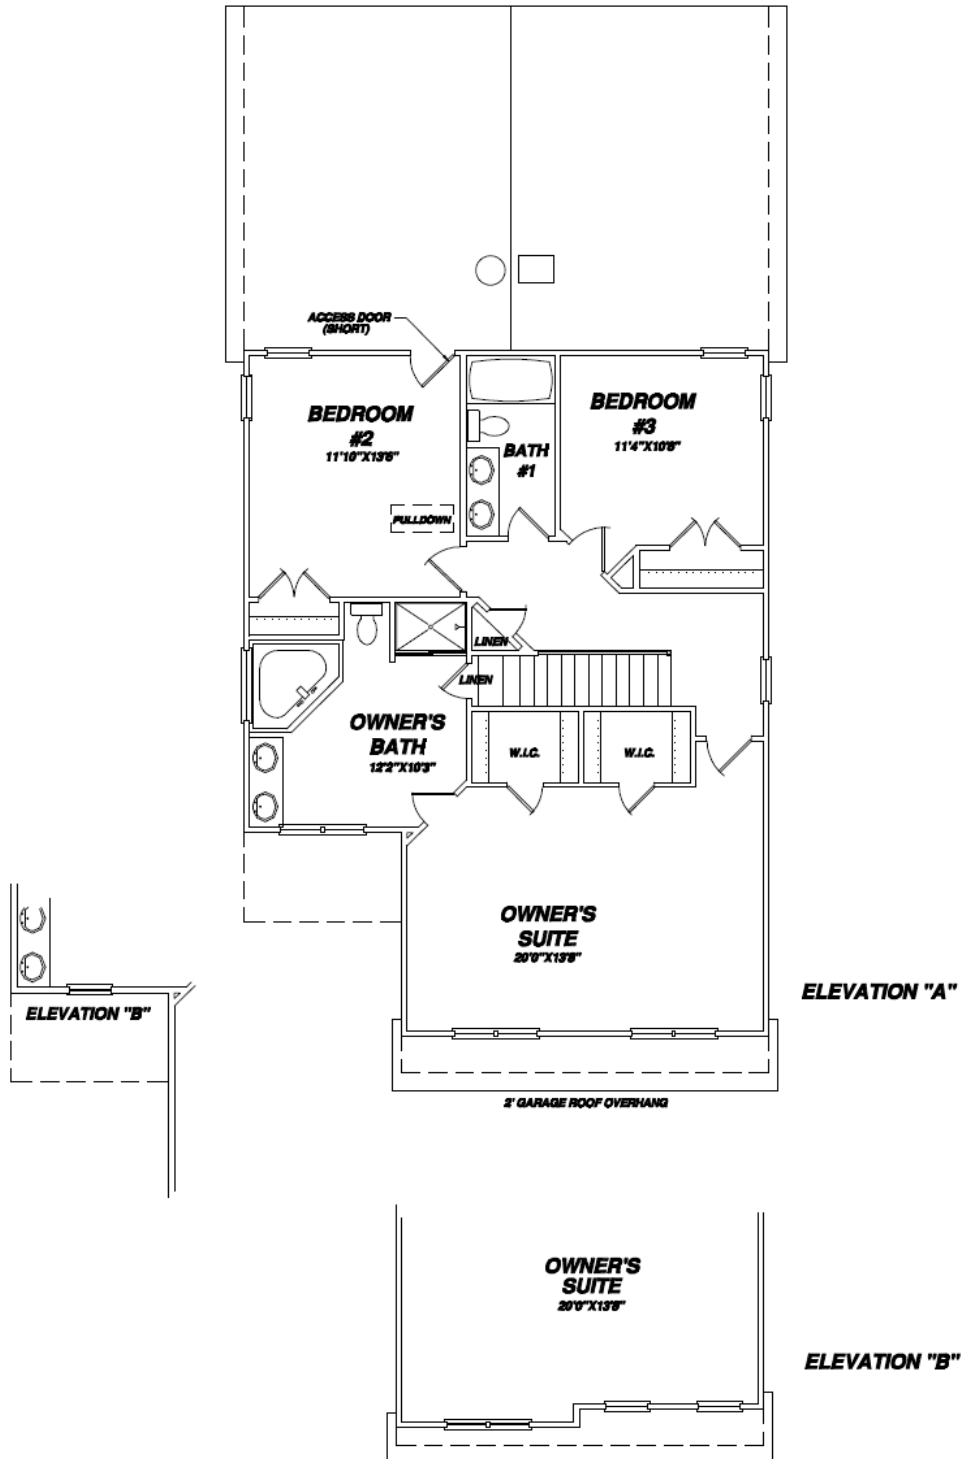

# The Melrose

- Two Level Home
- 2200+ square feet
- 3 bedrooms
- 2½ baths

## First Floor Plan

## Second Floor Plan