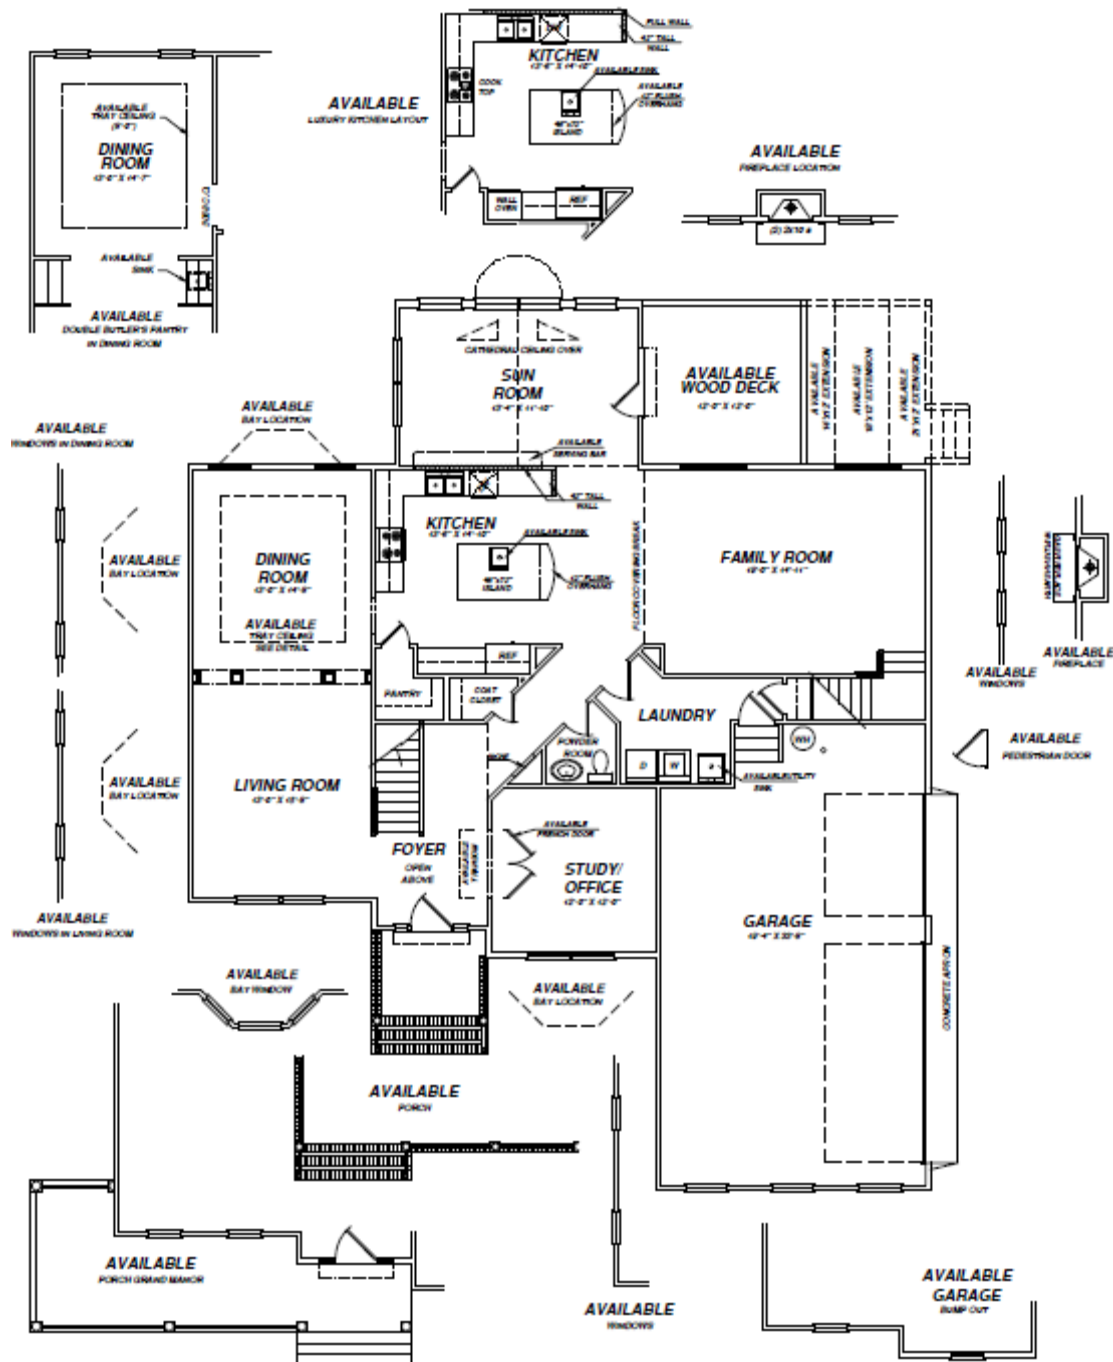

The Marlowe II

- 3873 – 4300 square feet
- 4-5 bedrooms
- 3 1/2–4 1/2 baths

First Floor Plan

The Marlowe II

- 3873 – 4300 square feet
- 4-5 bedrooms
- 3 1/2–4 1/2 baths

Second Floor Plan

The Marlowe II

- 3873 – 4300 square feet
- 4-5 bedrooms
- 3 1/2–4 1/2 baths

Third Floor Plan

**AVAILABLE
FINISHED / UNFINISHED
THIRD FLOOR**

The Marlowe II

- 3873 – 4300 square feet
- 4-5 bedrooms
- 3 1/2–4 1/2 baths

Home Elevations

Classic Traditional

Virginia Vintage

The Marlowe II

- 3873 – 4300 square feet
- 4-5 bedrooms
- 3 1/2–4 1/2 baths

Home Elevations

Historic Estate

Grand Manor