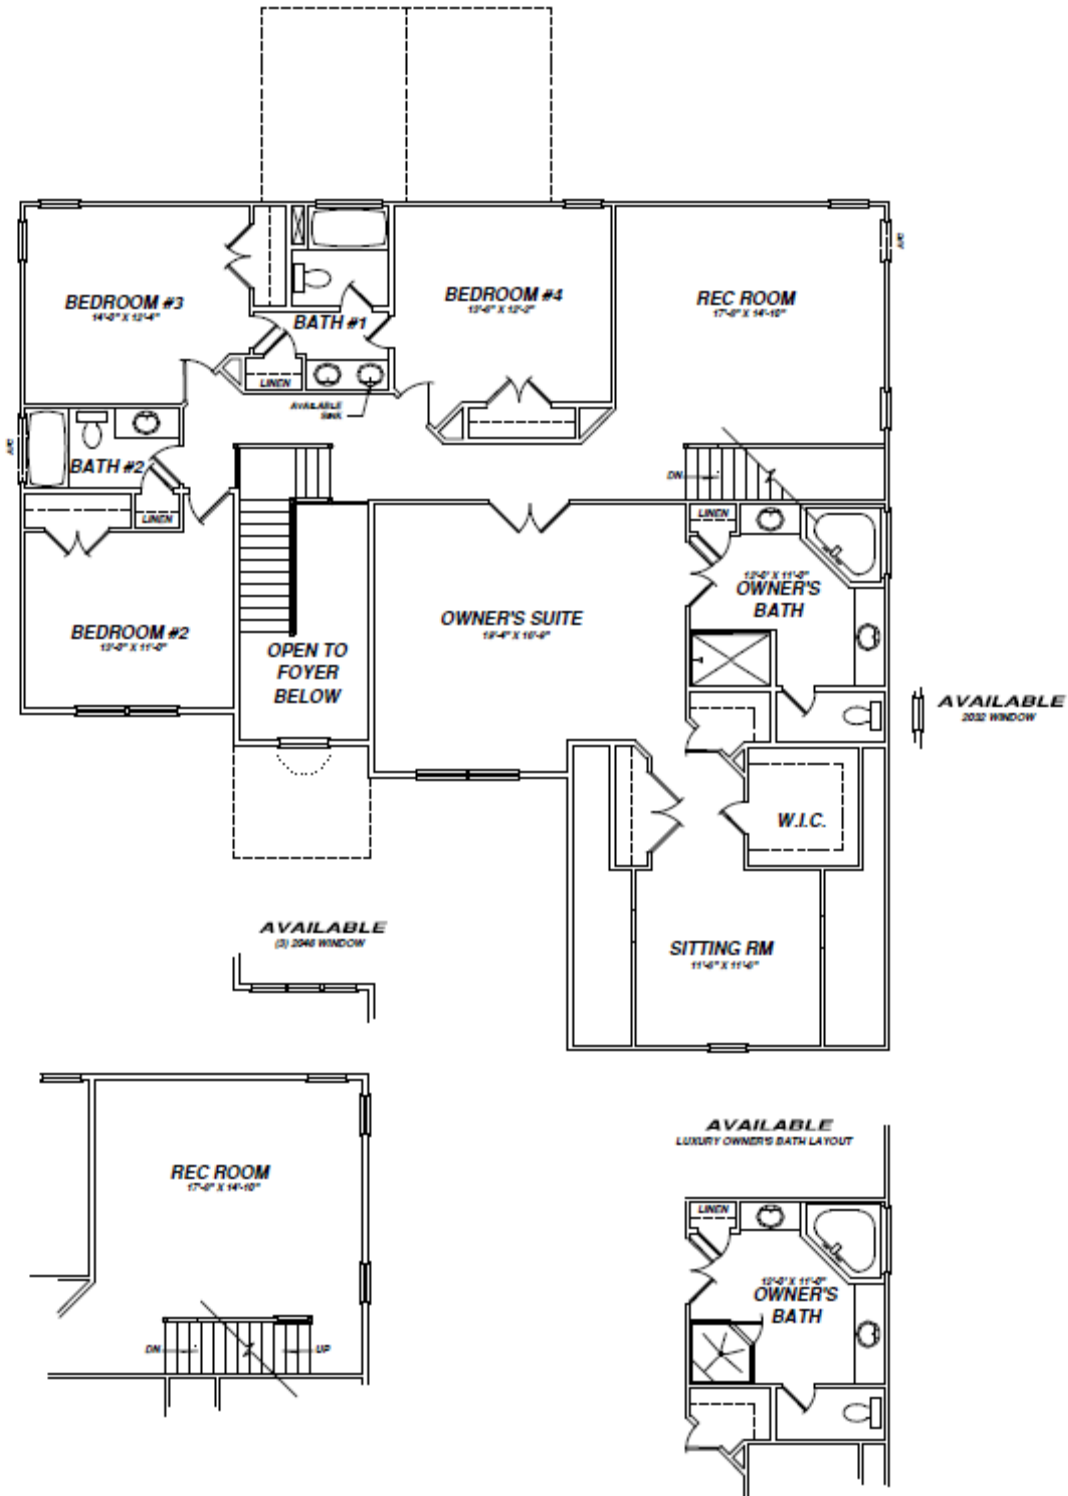

The Marlowe II

- 3873 – 4300 square feet
- 4-5 bedrooms
- 3 1/2–4 1/2 baths

First Floor Plan

The Marlowe II

- 3873 – 4300 square feet
- 4-5 bedrooms
- 3 1/2–4 1/2 baths

Second Floor Plan

The Marlowe II

- 3873 – 4300 square feet
- 4-5 bedrooms
- 3 1/2–4 1/2 baths

Third Floor Plan

**AVAILABLE
FINISHED / UNFINISHED
THIRD FLOOR**

The Marlowe II

- 3873 – 4300 square feet
- 4-5 bedrooms
- 3 1/2–4 1/2 baths

Home Elevations

Classic Traditional

Virginia Vintage

The Marlowe II

- 3873 – 4300 square feet
- 4-5 bedrooms
- 3 1/2–4 1/2 baths

Home Elevations

Historic Estate

Grand Manor