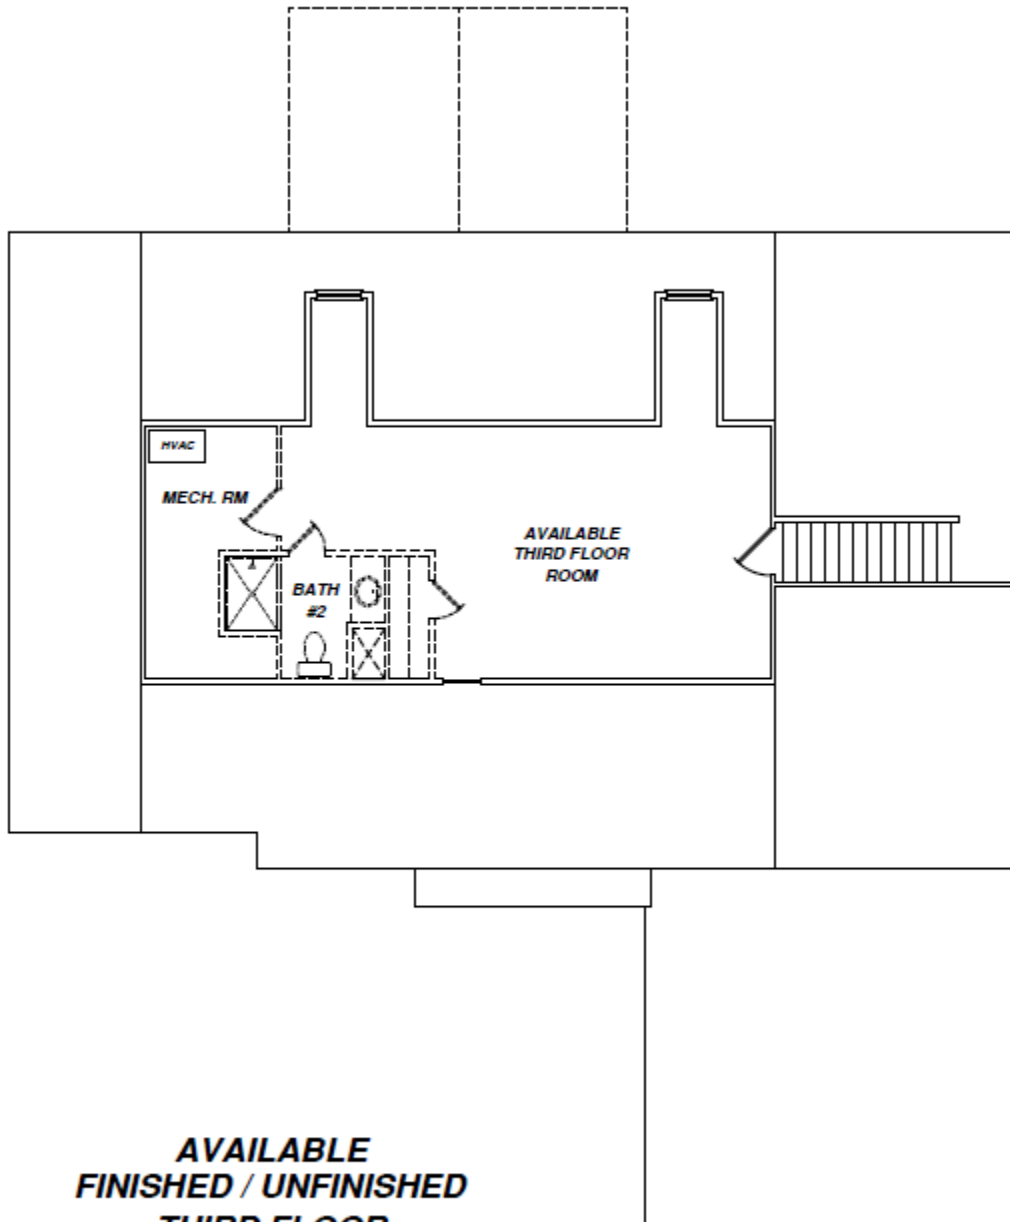

The Marlowe II

- 3873 – 4300 square feet
- 4-5 bedrooms
- 3 1/2–4 1/2 baths

First Floor Plan

The Marlowe II

- 3873 – 4300 square feet
- 4-5 bedrooms
- 3 1/2–4 1/2 baths

Second Floor Plan

The Marlowe II

- 3873 – 4300 square feet
- 4-5 bedrooms
- 3 1/2–4 1/2 baths

Third Floor Plan

**AVAILABLE
FINISHED / UNFINISHED
THIRD FLOOR**

The Marlowe II

- 3873 – 4300 square feet
- 4-5 bedrooms
- 3 1/2–4 1/2 baths

Home Elevations

Classic Traditional

Virginia Vintage

The Marlowe II

- 3873 – 4300 square feet
- 4-5 bedrooms
- 3 1/2–4 1/2 baths

Home Elevations

Historic Estate

Grand Manor