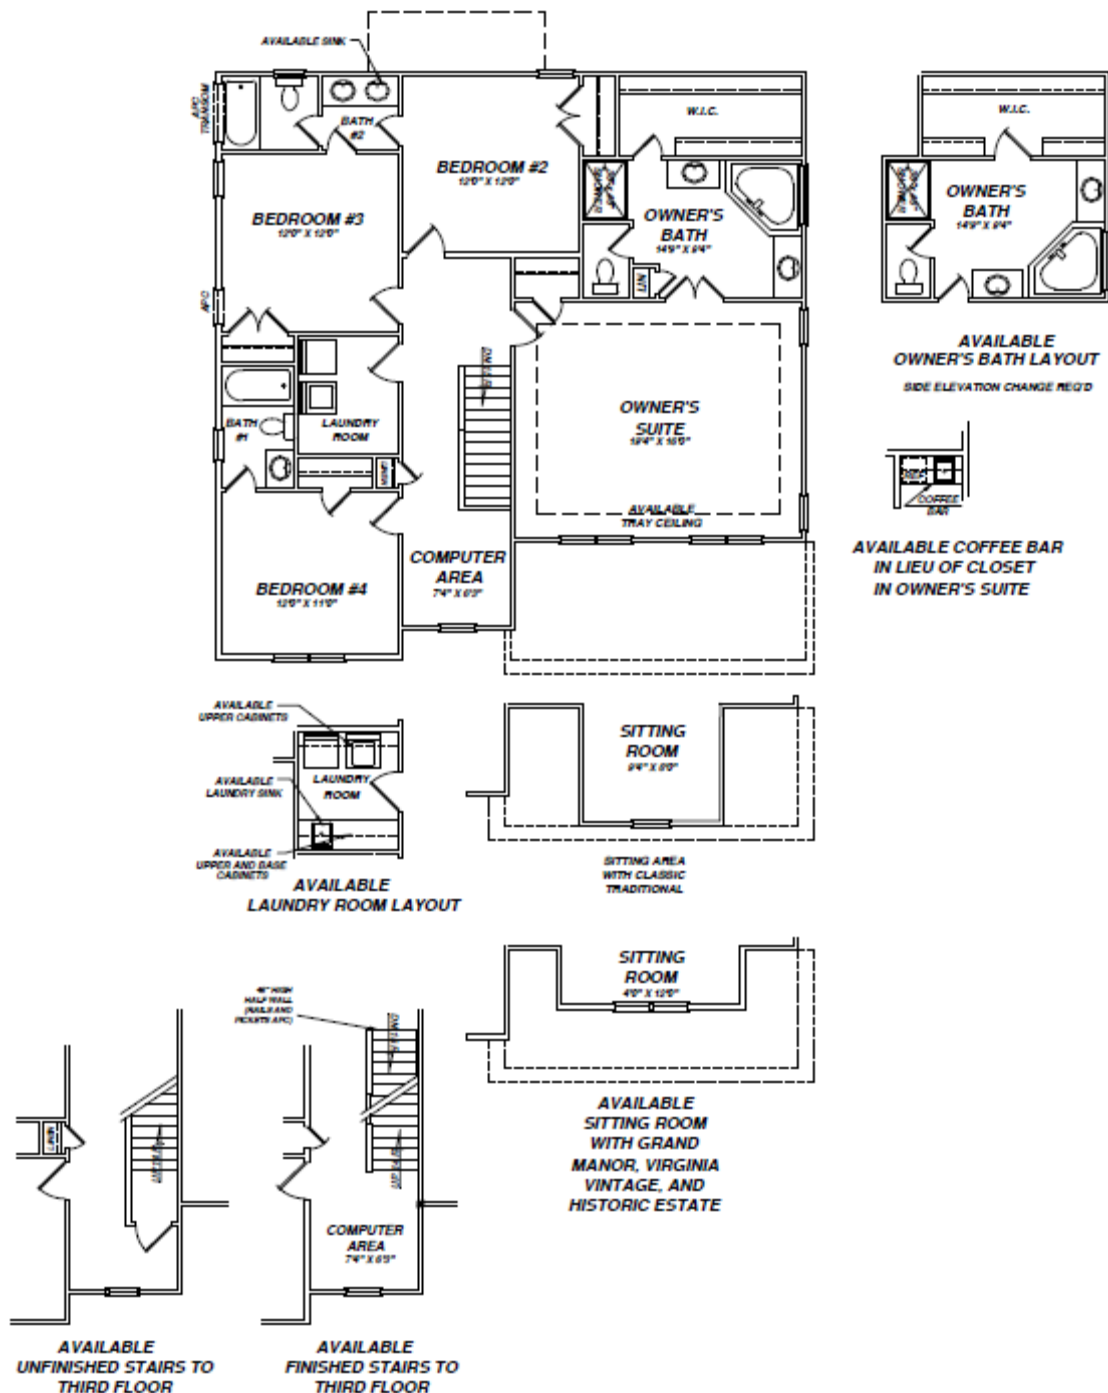

The Manchester

- 2629 – 3159 square feet
- 4-5 bedrooms
- 3 1/2–4 1/2 baths

First Floor Plan

The Manchester

- 2629 – 3159 square feet
- 4-5 bedrooms
- 3 1/2–4 1/2 baths

Second Floor Plan

The Manchester

- 2629 – 3159 square feet
- 4-5 bedrooms
- 3 1/2–4 1/2 baths

Third Floor Plan

AVAILABLE FINISHED / UNFINISHED THIRD FLOOR

**DASHED LINES AND DIMENSIONS
SHOW BEST POSSIBLE USE
NO INTERIOR WALLS TO BE FRAMED**

The Manchester

Home Elevations

- 2629 – 3159 square feet
- 4-5 bedrooms
- 3 1/2–4 1/2 baths

Classic Traditional

Virginia Vintage

The Manchester

- 2629 – 3159 square feet
- 4-5 bedrooms
- 3 1/2–4 1/2 baths

Home Elevations

Historic Estate

Grand Manor