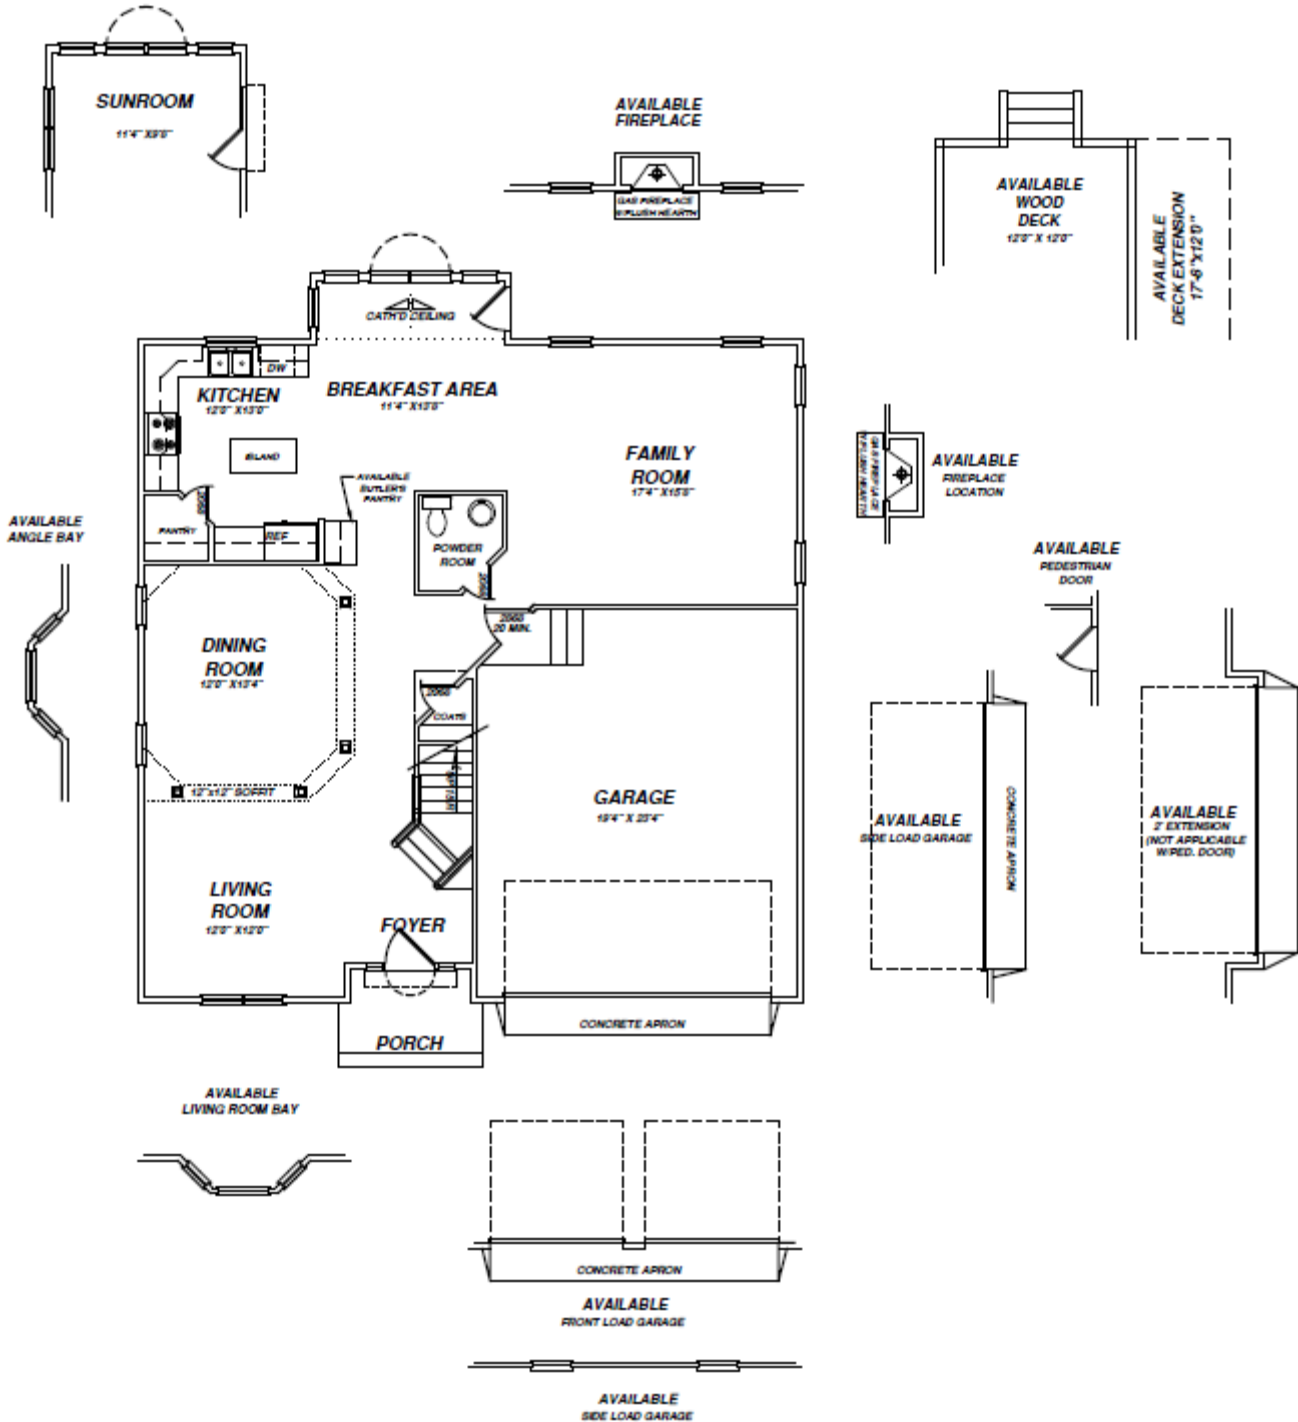

The Manchester

- 2629 – 3159 square feet
- 4-5 bedrooms
- 3 1/2–4 1/2 baths

First Floor Plan

The Manchester

- 2629 – 3159 square feet
- 4-5 bedrooms
- 3 1/2–4 1/2 baths

Second Floor Plan

The Manchester

- 2629 – 3159 square feet
- 4-5 bedrooms
- 3 1/2–4 1/2 baths

Third Floor Plan

AVAILABLE FINISHED / UNFINISHED THIRD FLOOR

**DASHED LINES AND DIMENSIONS
SHOW BEST POSSIBLE USE
NO INTERIOR WALLS TO BE FRAMED**

The Manchester

Home Elevations

- 2629 – 3159 square feet
- 4-5 bedrooms
- 3 1/2–4 1/2 baths

Classic Traditional

Virginia Vintage

The Manchester

- 2629 – 3159 square feet
- 4-5 bedrooms
- 3 1/2–4 1/2 baths

Home Elevations

Historic Estate

Grand Manor