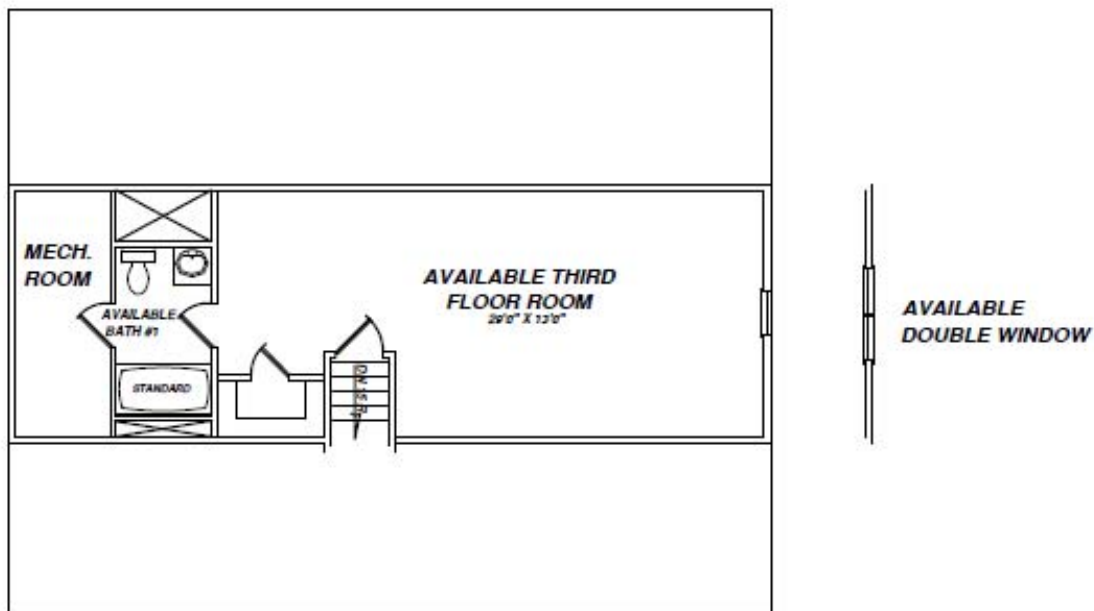

The Manchester

- 2629 – 3159 square feet
- 4-5 bedrooms
- 3 1/2–4 1/2 baths

First Floor Plan

The Manchester

- 2629 – 3159 square feet
- 4-5 bedrooms
- 3 1/2–4 1/2 baths

Second Floor Plan

The Manchester

- 2629 – 3159 square feet
- 4-5 bedrooms
- 3 1/2–4 1/2 baths

Third Floor Plan

AVAILABLE FINISHED / UNFINISHED THIRD FLOOR

**DASHED LINES AND DIMENSIONS
SHOW BEST POSSIBLE USE
NO INTERIOR WALLS TO BE FRAMED**

The Manchester

Home Elevations

- 2629 – 3159 square feet
- 4-5 bedrooms
- 3 1/2–4 1/2 baths

Classic Traditional

Virginia Vintage

The Manchester

- 2629 – 3159 square feet
- 4-5 bedrooms
- 3 1/2–4 1/2 baths

Home Elevations

Historic Estate

Grand Manor