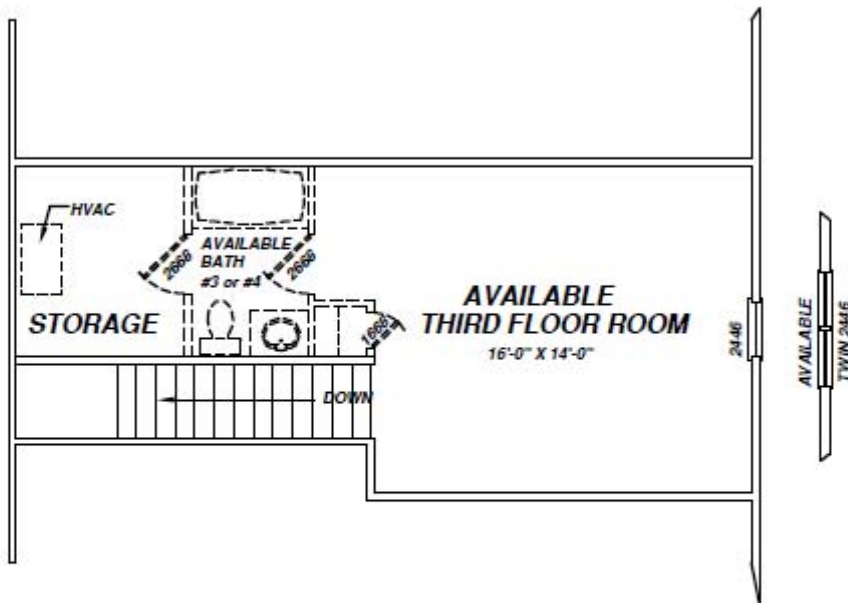

The Kensington

- 2827 – 3127 square feet
- 4-5 bedrooms
- 2 1/2–3 1/2 baths

Second Floor Plan

The Kensington

- 2827 – 3127 square feet
- 4-5 bedrooms
- 2 1/2–3 1/2 baths

Third Floor Plan

**AVAILABLE
FINISHED / UNFINISHED
THIRD FLOOR ROOM**

The Kensington

- 2827 – 3127 square feet
- 4-5 bedrooms
- 2 1/2–3 1/2 baths

Home Elevations

Classic Traditional

Virginia Vintage

The Kensington

- 2827 – 3127 square feet
- 4-5 bedrooms
- 2 1/2–3 1/2 baths

Home Elevations