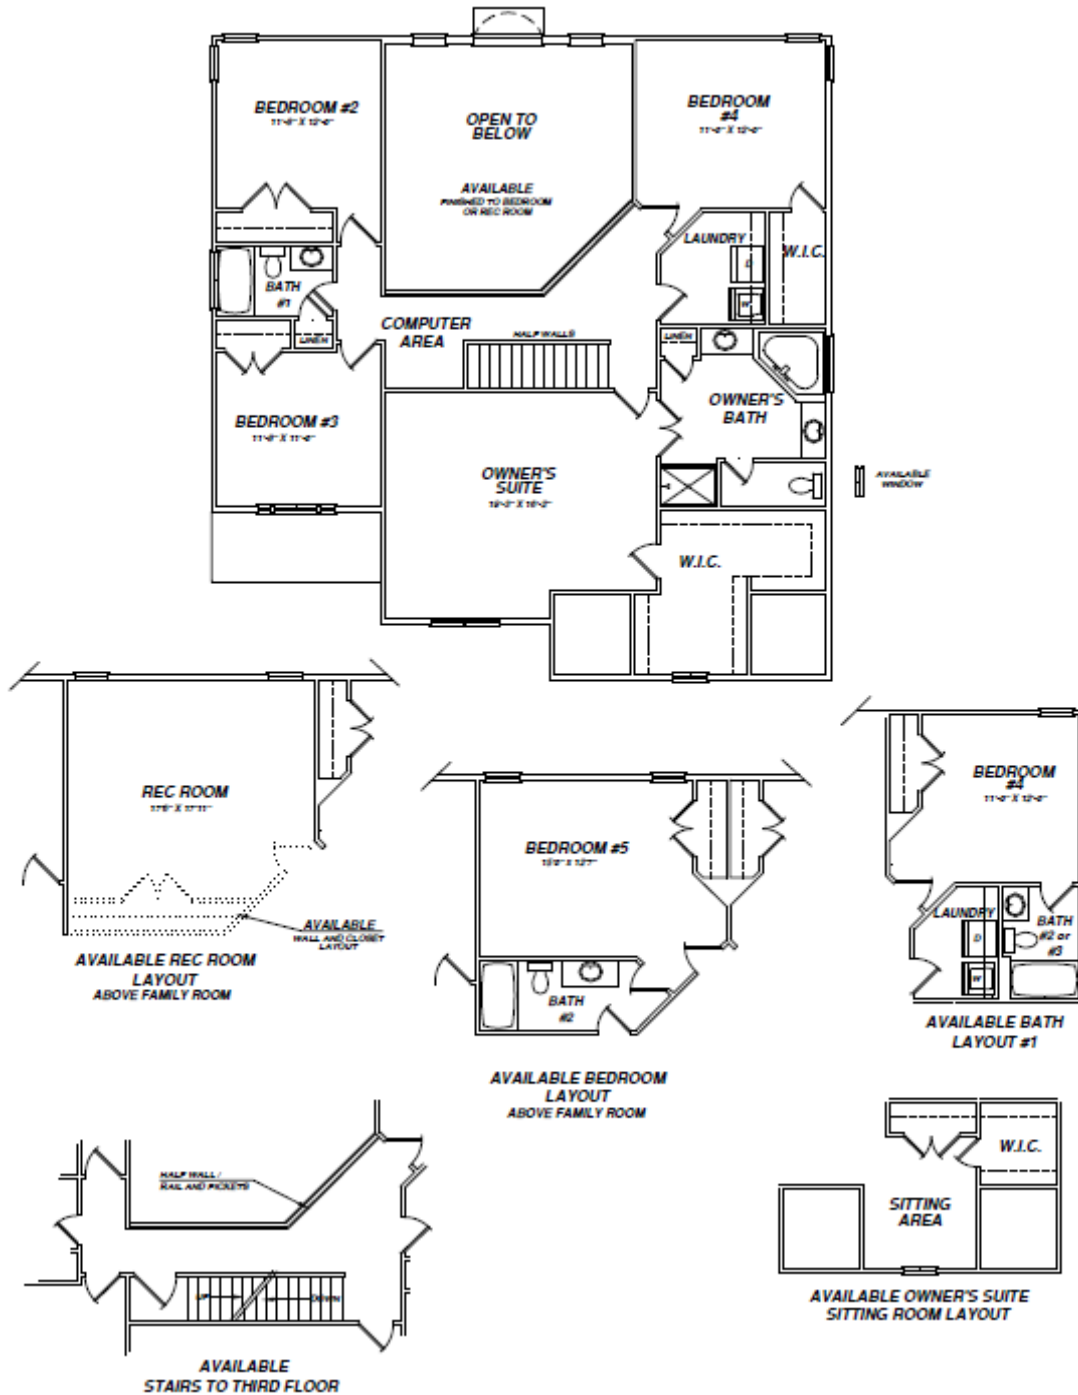

The Kensington

- 2827 – 3127 square feet
- 4-5 bedrooms
- 2 1/2–3 1/2 baths

Second Floor Plan

The Kensington

- 2827 – 3127 square feet
- 4-5 bedrooms
- 2 1/2–3 1/2 baths

Third Floor Plan

**AVAILABLE
FINISHED / UNFINISHED
THIRD FLOOR ROOM**

The Kensington

- 2827 – 3127 square feet
- 4-5 bedrooms
- 2 1/2–3 1/2 baths

Home Elevations

Classic Traditional

Virginia Vintage

The Kensington

- 2827 – 3127 square feet
- 4-5 bedrooms
- 2 1/2–3 1/2 baths

Home Elevations

Historic Estate

Grand Manor