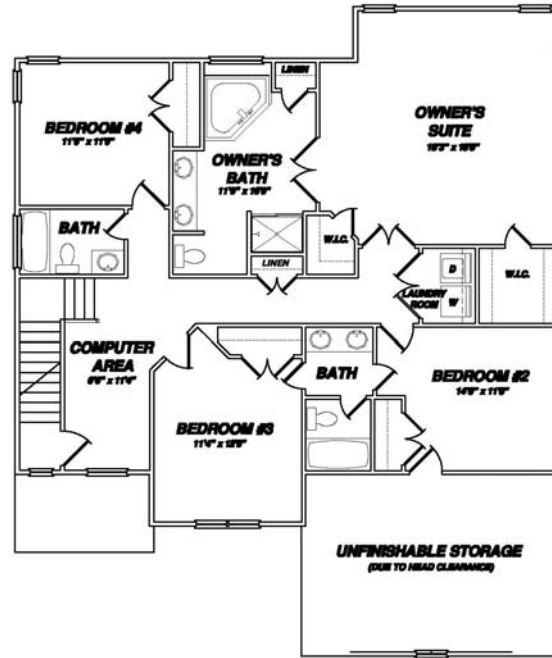

# The Hermitage

First Floor Study  
 2670+ square feet  
 4-5 bedrooms  
 3½ - 4½ baths

Copyright © 2009 LifeStyle Builders & Developers, Inc. At LifeStyle Builders, we are constantly reviewing and improving our home plans to better serve our customers; therefore, floor plans are subject to change without notice. Room dimensions are approximate and may vary. This floor plan may offer Available Personal Choices and Structural Options not shown here. For complete information contact a LifeStyle Builders representative.