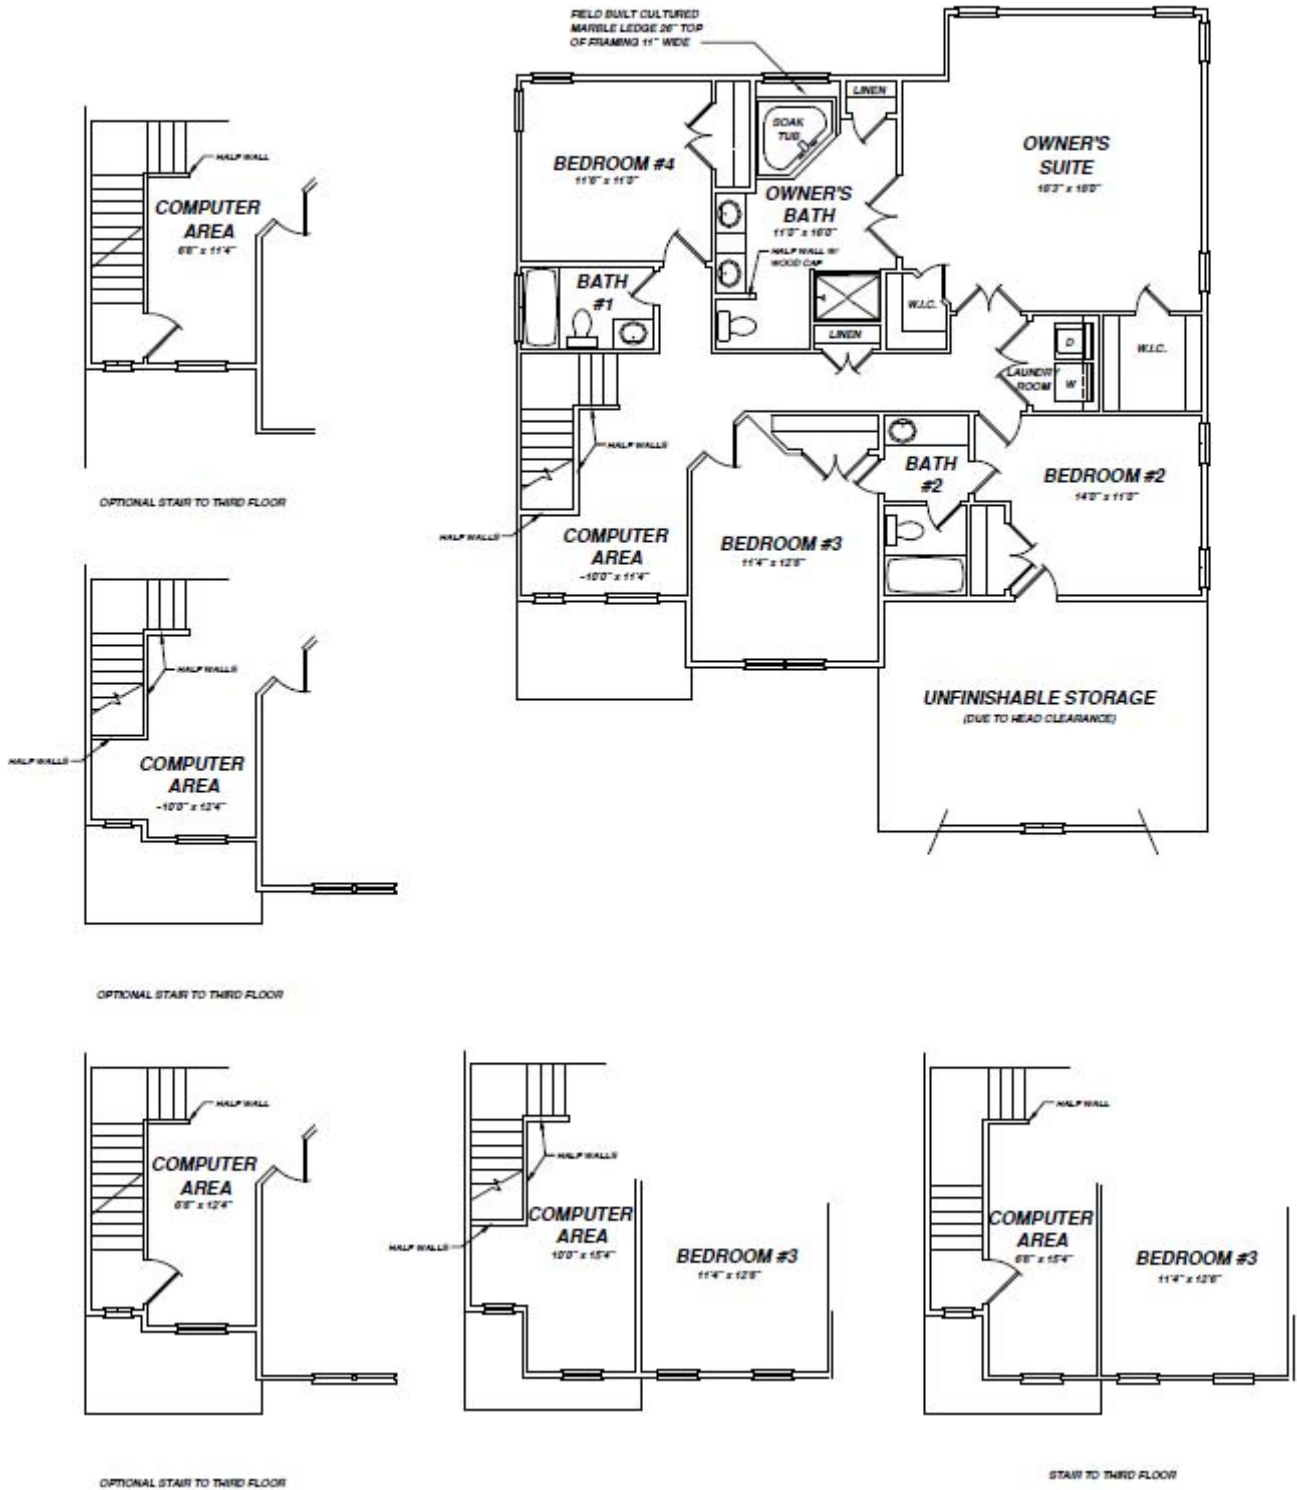

The Hermitage

- 2670-3171 square feet
- 4-5 bedrooms
- 3 1/2–4 1/2 baths

First Floor Plan

The Hermitage

- 2670 – 3171 square feet
- 4-5 bedrooms
- 3 1/2–4 1/2 baths

Second Floor Plan

The Hermitage

- 2670 – 3171 square feet
- 4-5 bedrooms
- 3 1/2–4 1/2 baths

Third Floor Plan

**AVAILABLE
FINISHED / UNFINISHED
THIRD FLOOR**

The Hermitage

- 2670 – 3171 square feet
- 4-5 bedrooms
- 3 1/2–4 1/2 baths

Home Elevations

Classic Traditional

Virginia Vintage

The Hermitage

- 2670 – 3171 square feet
- 4-5 bedrooms
- 3 1/2–4 1/2 baths

Home Elevations

Historic Estate

Grand Manor