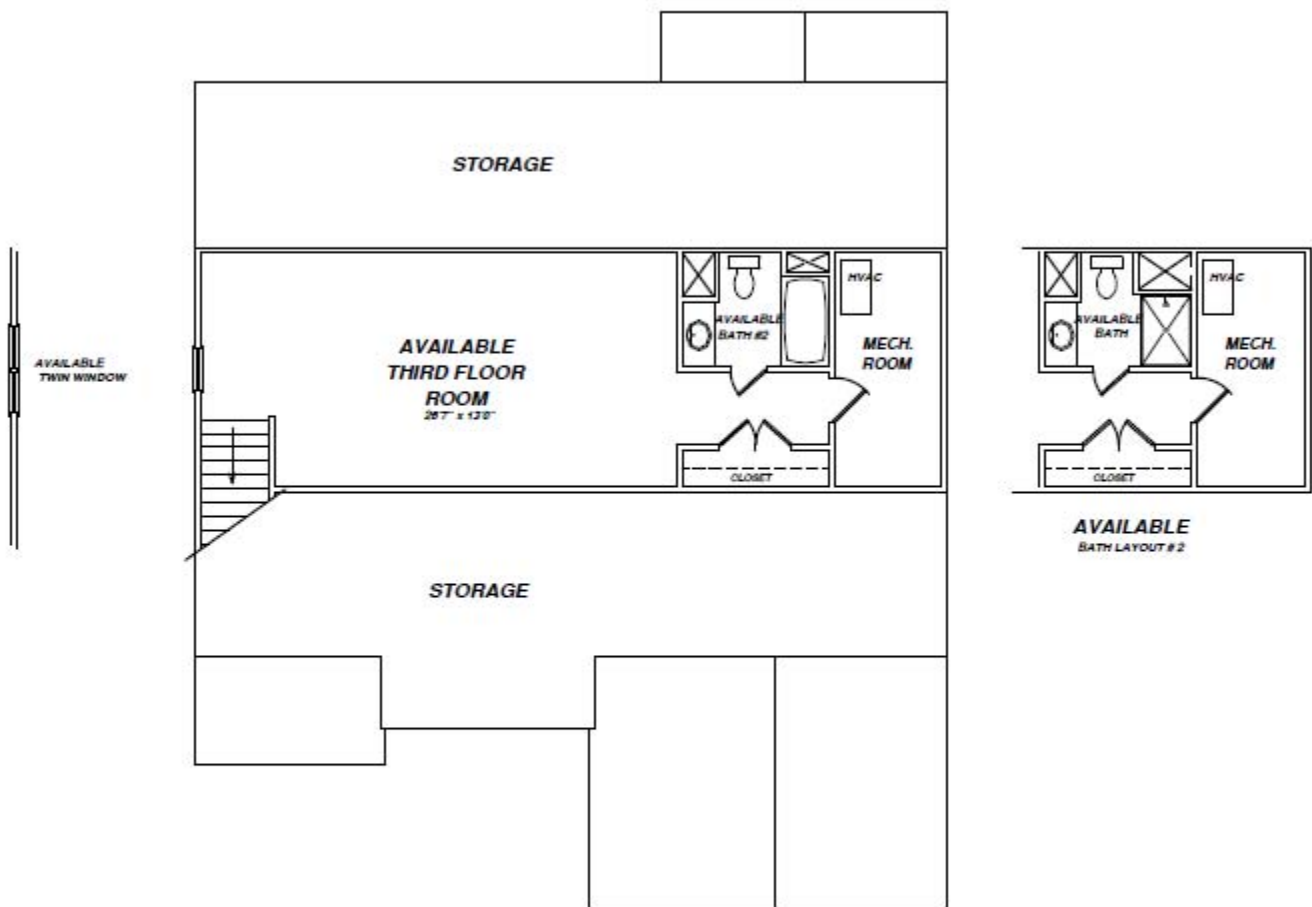

The Hermitage

- 2670-3171 square feet
- 4-5 bedrooms
- 3 1/2–4 1/2 baths

First Floor Plan

The Hermitage

- 2670 – 3171 square feet
- 4-5 bedrooms
- 3 1/2–4 1/2 baths

Second Floor Plan

The Hermitage

- 2670 – 3171 square feet
- 4-5 bedrooms
- 3 1/2–4 1/2 baths

Third Floor Plan

**AVAILABLE
FINISHED / UNFINISHED
THIRD FLOOR**

The Hermitage

- 2670 – 3171 square feet
- 4-5 bedrooms
- 3 1/2–4 1/2 baths

Home Elevations

Classic Traditional

Virginia Vintage

The Hermitage

- 2670 – 3171 square feet
- 4-5 bedrooms
- 3 1/2–4 1/2 baths

Home Elevations

Historic Estate

Grand Manor