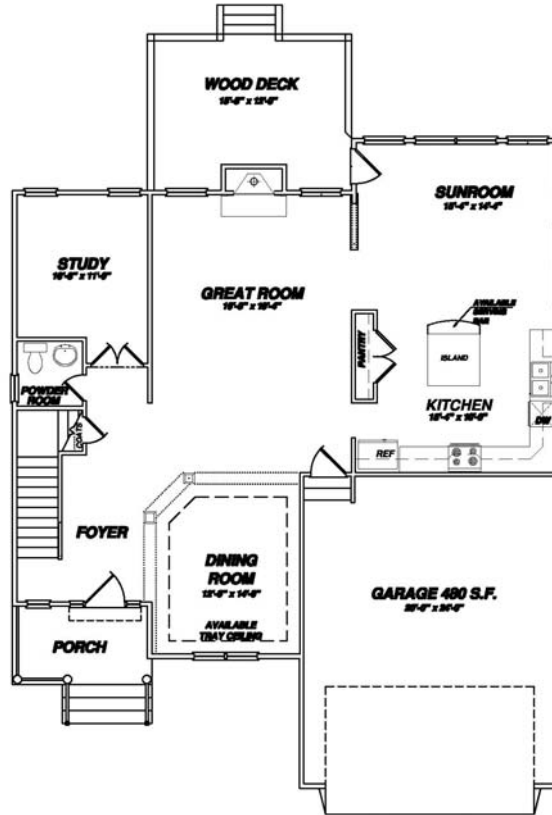

# The Hermitage

First Floor Study  
 2670+ square feet  
 4-5 bedrooms  
 3½ - 4½ baths

Copyright © 2009 LifeStyle Builders & Developers, Inc. At LifeStyle Builders, we are constantly reviewing and improving our home plans to better serve our customers; therefore, floor plans are subject to change without notice. Room dimensions are approximate and may vary. This floor plan may offer Available Personal Choices and Structural Options not shown here. For complete information contact a LifeStyle Builders representative.