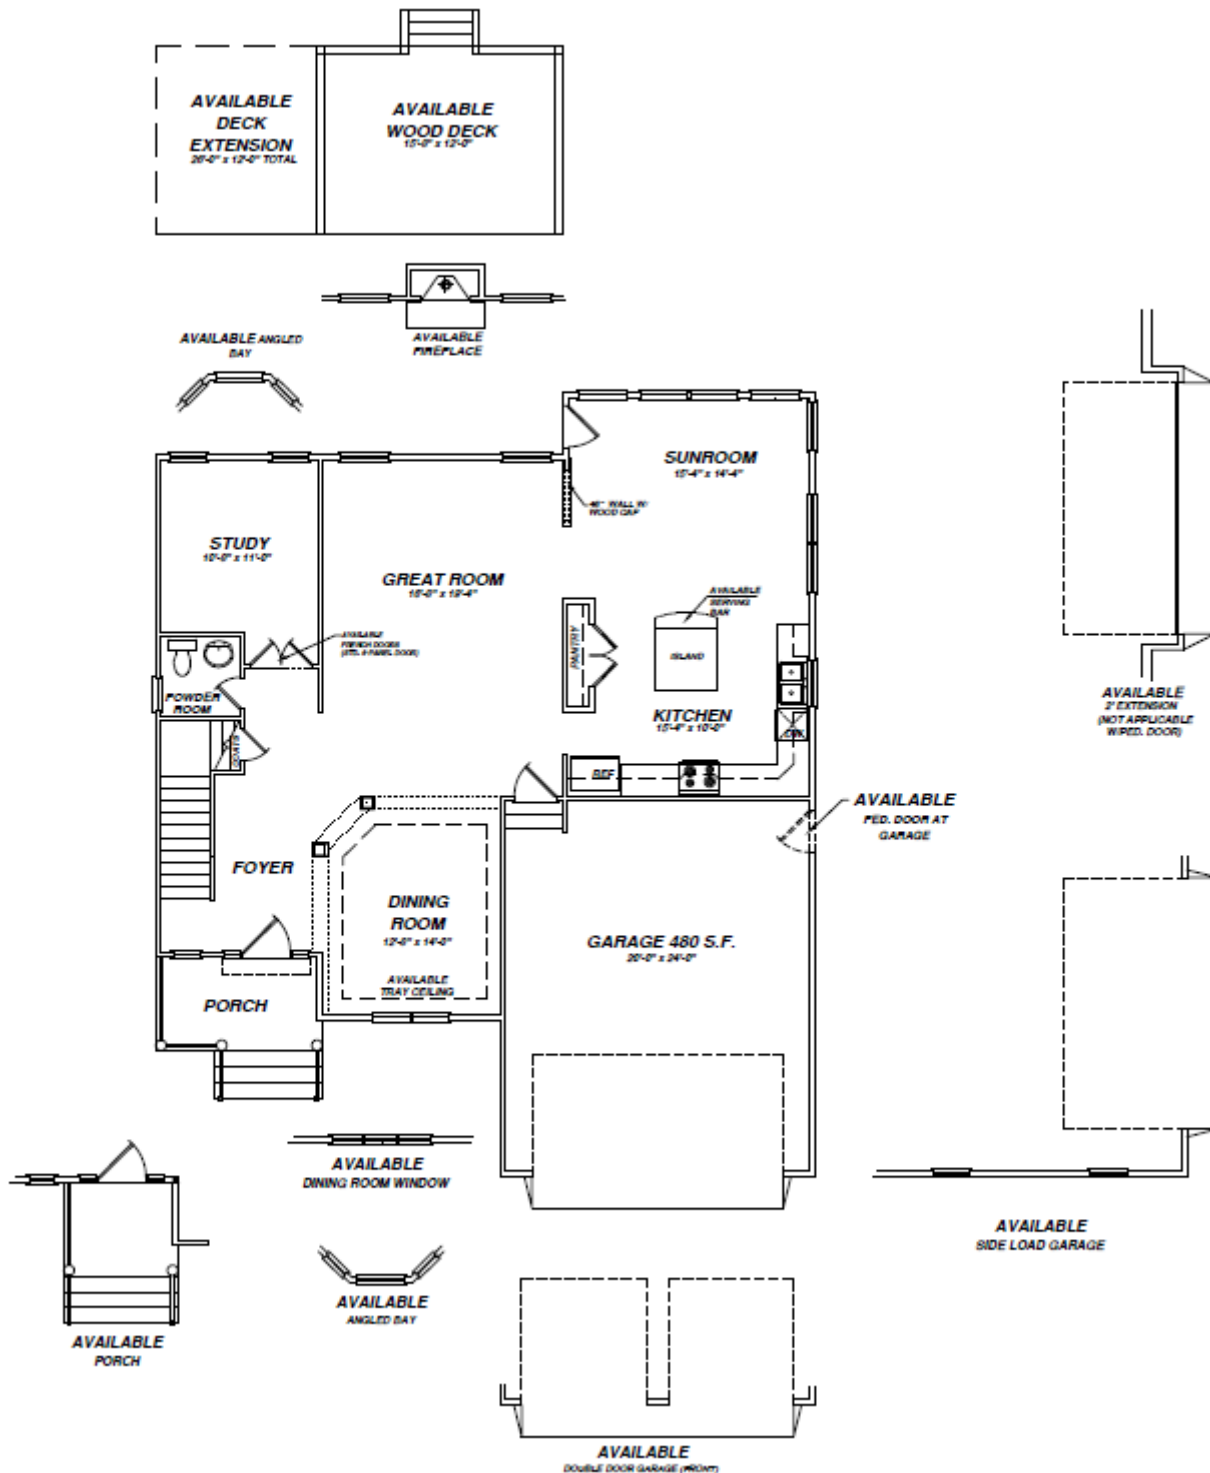

The Hermitage

- 2670-3171 square feet
- 4-5 bedrooms
- 3 1/2–4 1/2 baths

First Floor Plan

The Hermitage

- 2670 – 3171 square feet
- 4-5 bedrooms
- 3 1/2–4 1/2 baths

Second Floor Plan

The Hermitage

- 2670 – 3171 square feet
- 4-5 bedrooms
- 3 1/2–4 1/2 baths

Third Floor Plan

**AVAILABLE
FINISHED / UNFINISHED
THIRD FLOOR**

The Hermitage

- 2670 – 3171 square feet
- 4-5 bedrooms
- 3 1/2–4 1/2 baths

Home Elevations

Classic Traditional

Virginia Vintage

The Hermitage

- 2670 – 3171 square feet
- 4-5 bedrooms
- 3 1/2–4 1/2 baths

Home Elevations

Historic Estate

Grand Manor