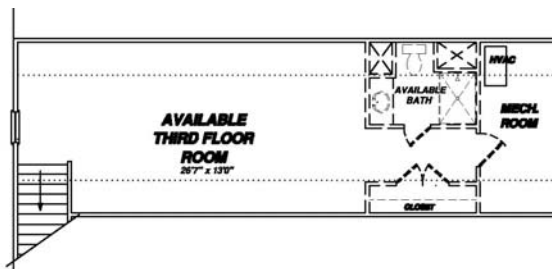

# The Hermitage

First Floor Study  
 2670+ square feet  
 4-5 bedrooms  
 3½ - 4½ baths

Copyright © 2009 LifeStyle Builders & Developers, Inc. At LifeStyle Builders, we are constantly reviewing and improving our home plans to better serve our customers; therefore, floor plans are subject to change without notice. Room dimensions are approximate and may vary. This floor plan may offer Available Personal Choices and Structural Options not shown here. For complete information contact a LifeStyle Builders representative.