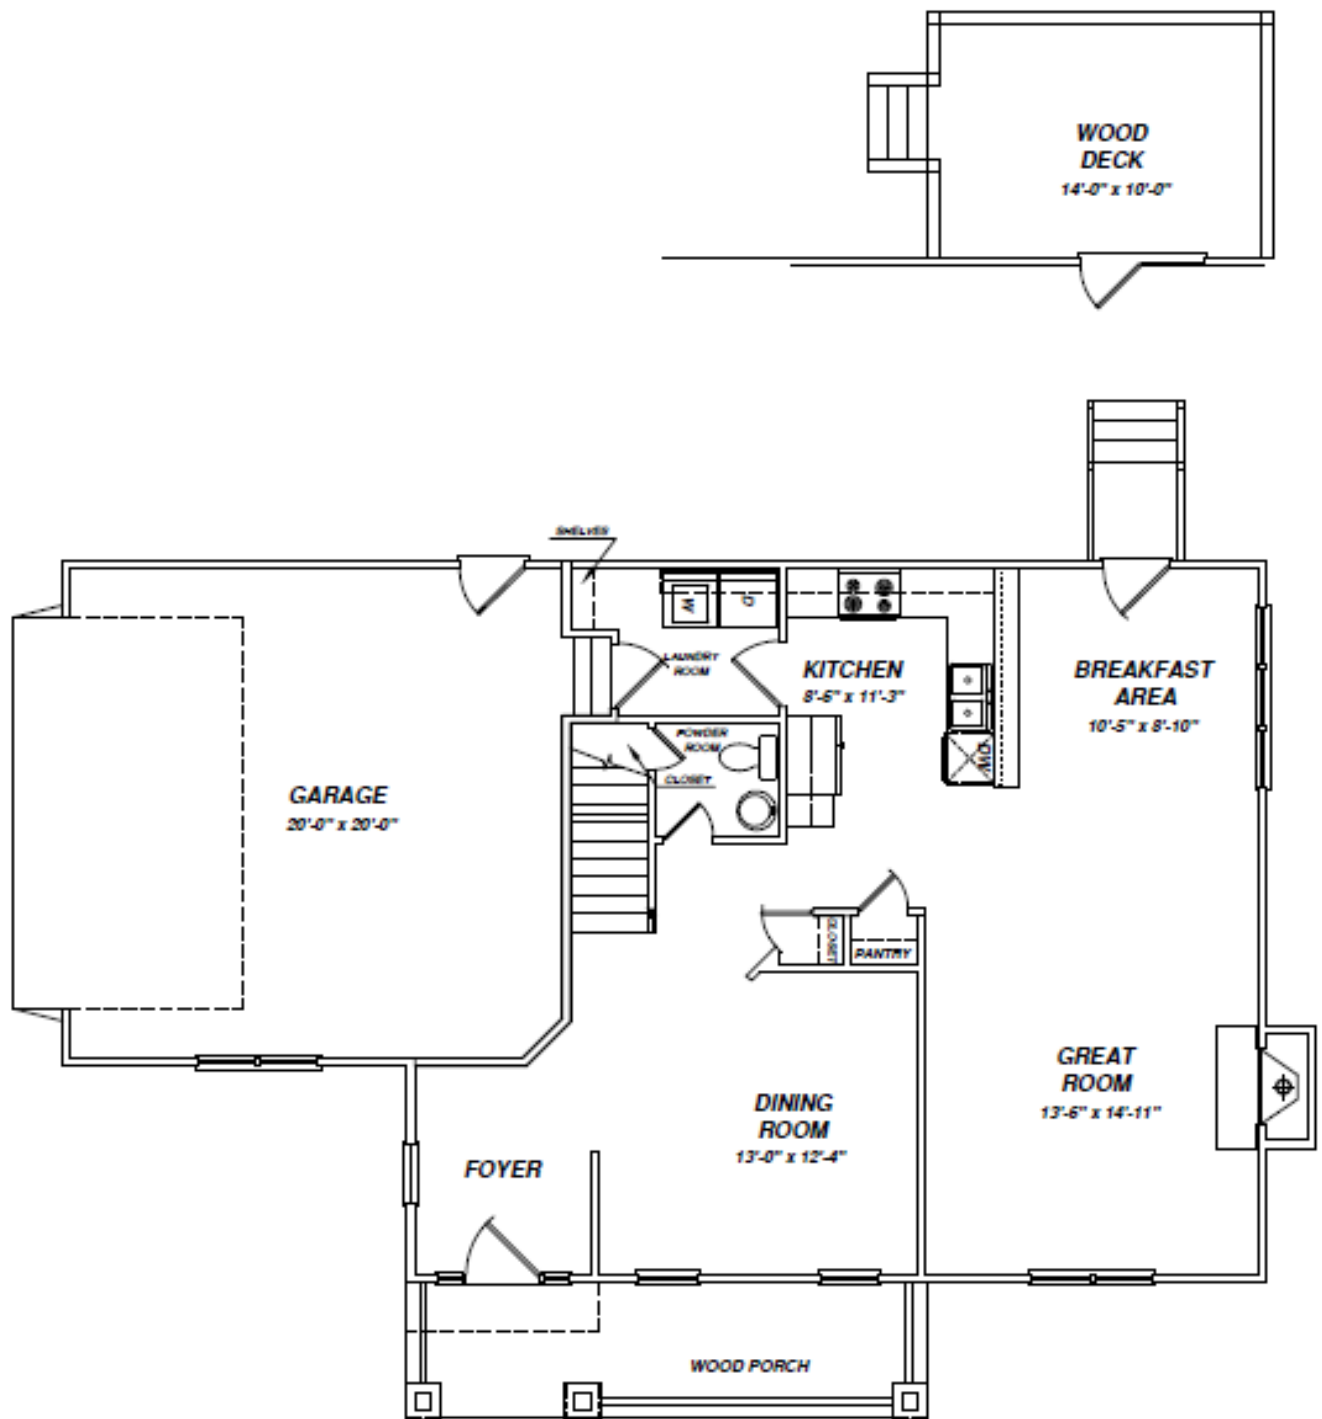

The Hawthorne R

- Two Level Home
- 2110+ square feet
- 4 bedrooms
- 2½ baths

First Floor Plan

The Hawthorne R

Second Floor Plan

- Two Level Home
- 2110+ square feet
- 4 bedrooms
- 2½ baths

The Hawthorne R

Home Elevations

- Two Level Home
- 2110+ square feet
- 4 bedrooms
- 2½ baths

Elevation A

Virginia Vintage