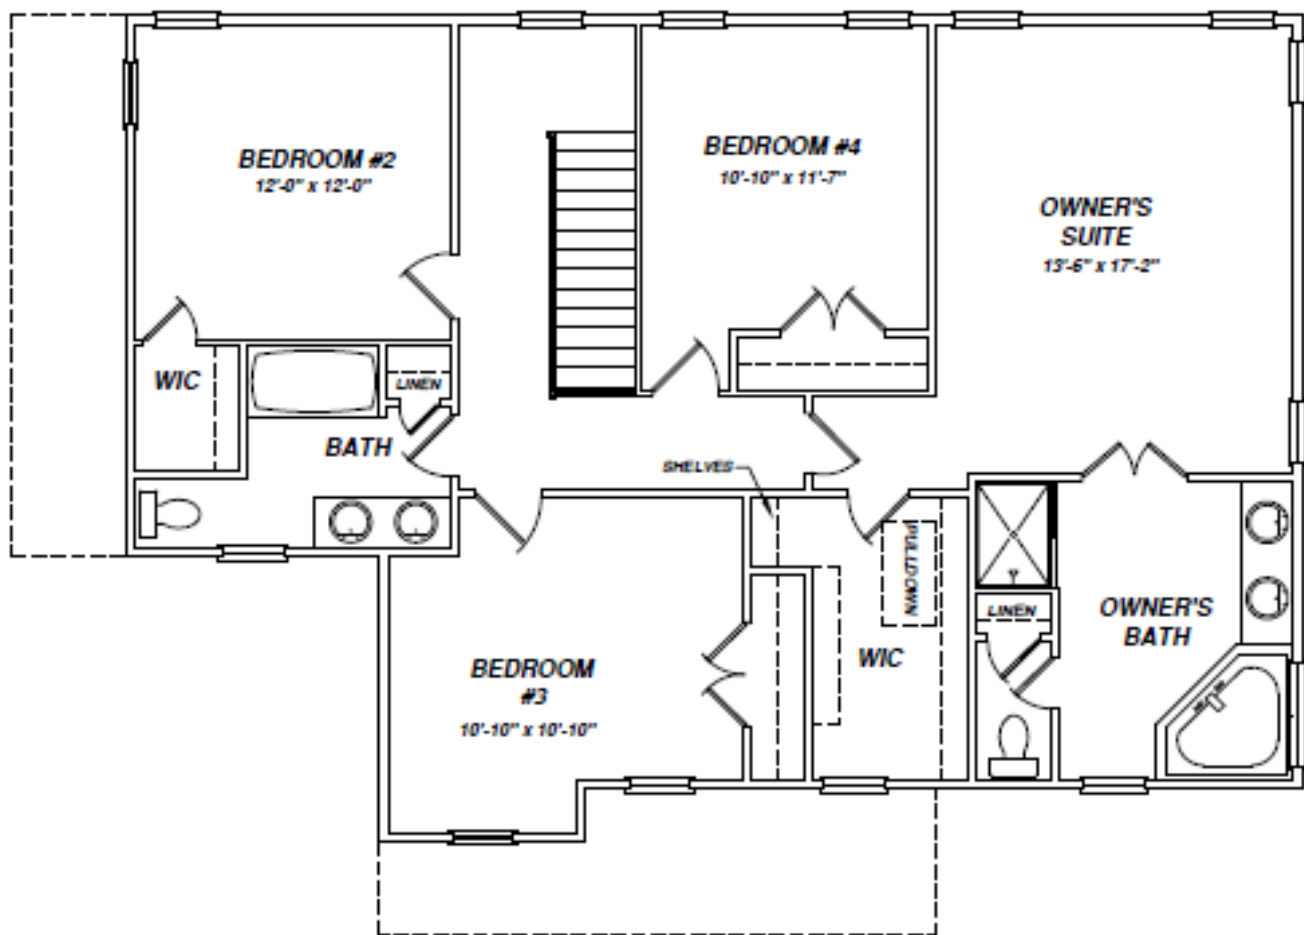

The Hawthorne R

- Two Level Home
- 2110+ square feet
- 4 bedrooms
- 2½ baths

First Floor Plan

The Hawthorne R

Second Floor Plan

- Two Level Home
- 2110+ square feet
- 4 bedrooms
- 2½ baths

The Hawthorne R

Home Elevations

- Two Level Home
- 2110+ square feet
- 4 bedrooms
- 2½ baths

Elevation A

Virginia Vintage