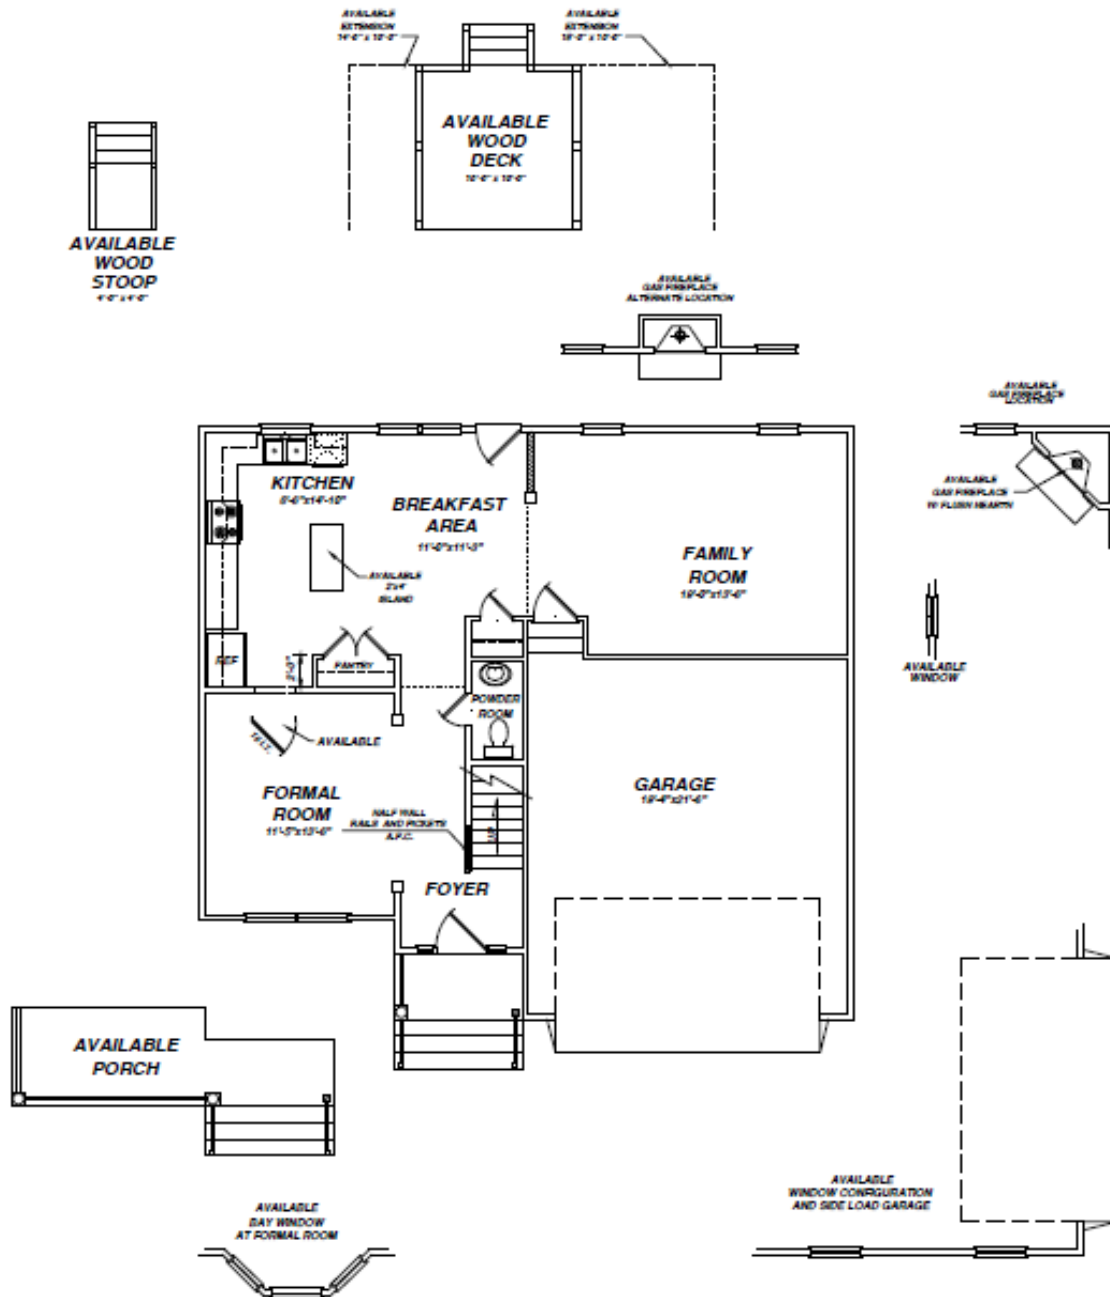

# The Edgewood

- 2083 square feet
- 4 bedrooms
- 2 1/2 baths

## First Floor Plan