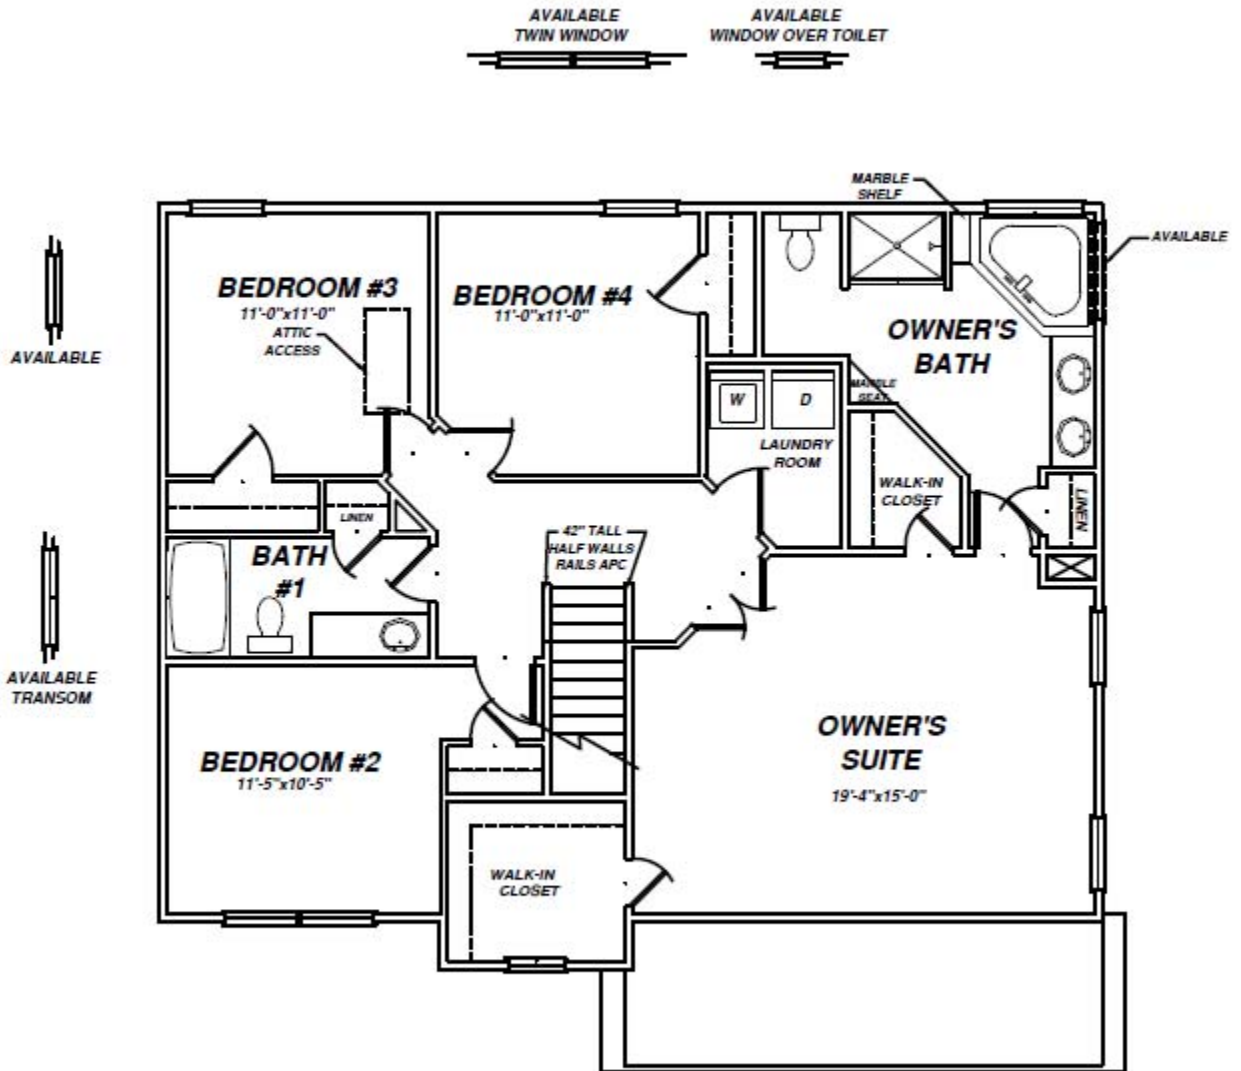

# The Edgewood

- 2083 square feet
- 4 bedrooms
- 2 1/2 baths