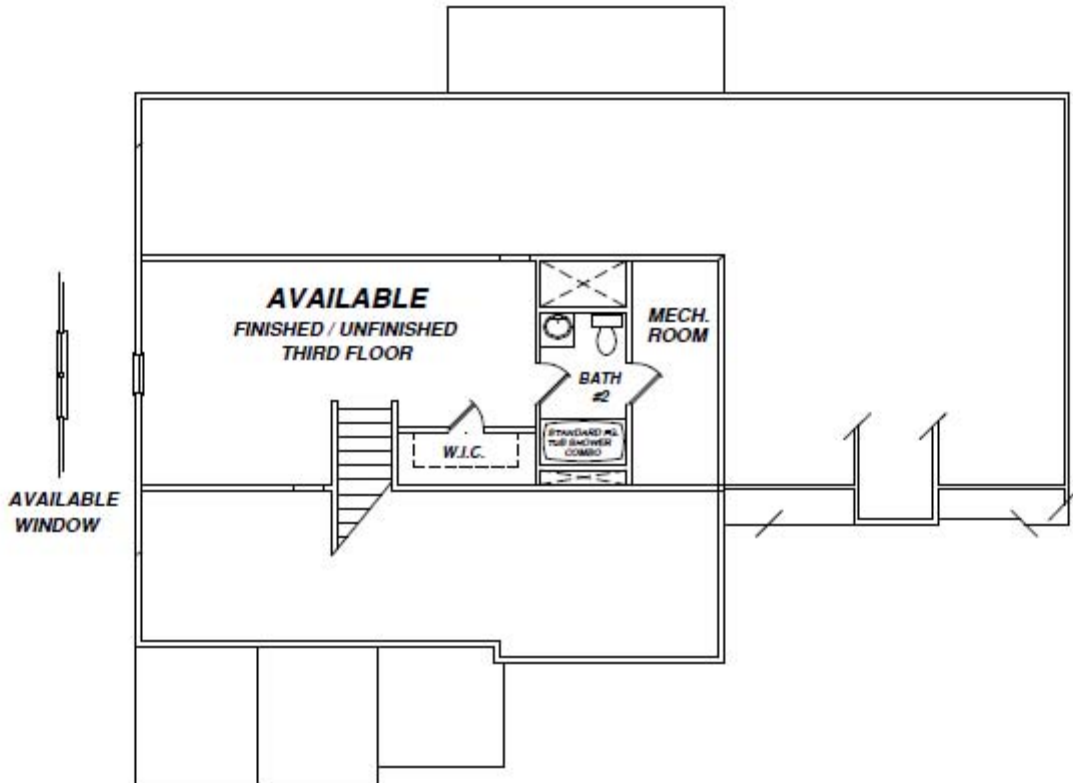

The Clare

- 2850 – 3353 square feet
- 4-5 bedrooms
- 3 1/2–4 1/2 baths

First Floor Plan

The Clare

- 2850 – 3353 square feet
- 4-5 bedrooms
- 3 1/2–4 1/2 baths

Second Floor Plan

The Clare

- 2850 – 3353 square feet
- 4-5 bedrooms
- 3 1/2–4 1/2 baths

Third Floor Plan

The Clare

- 2850 – 3353 square feet
- 4-5 bedrooms
- 3 1/2–4 1/2 baths

Home Elevations

Classic Traditional

Virginia Vintage

The Clare

- 2850 – 3353 square feet
- 4-5 bedrooms
- 3 1/2–4 1/2 baths