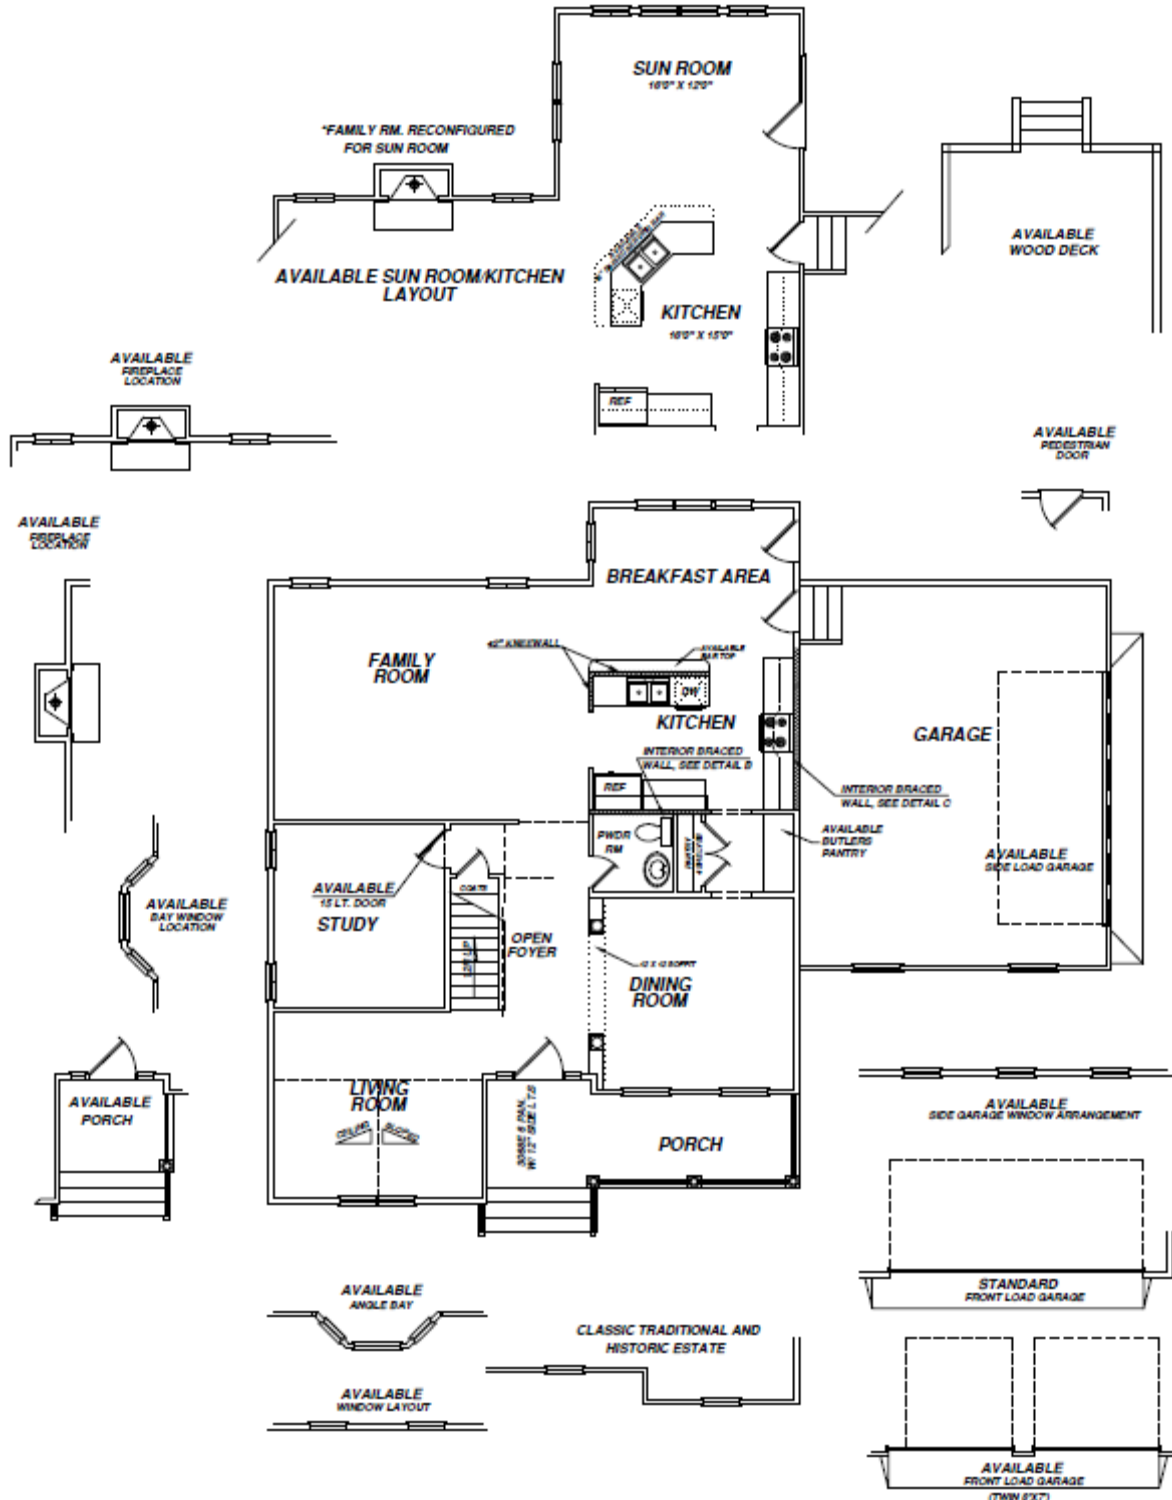

The Clare

- 2850 – 3353 square feet
- 4-5 bedrooms
- 3 1/2–4 1/2 baths

First Floor Plan

The Clare

- 2850 – 3353 square feet
- 4-5 bedrooms
- 3 1/2–4 1/2 baths

Second Floor Plan

The Clare

- 2850 – 3353 square feet
- 4-5 bedrooms
- 3 1/2–4 1/2 baths

Third Floor Plan

The Clare

- 2850 – 3353 square feet
- 4-5 bedrooms
- 3 1/2–4 1/2 baths

Home Elevations

Classic Traditional

Virginia Vintage

The Clare

- 2850 – 3353 square feet
- 4-5 bedrooms
- 3 1/2–4 1/2 baths

Home Elevations

Historic Estate

Grand Manor