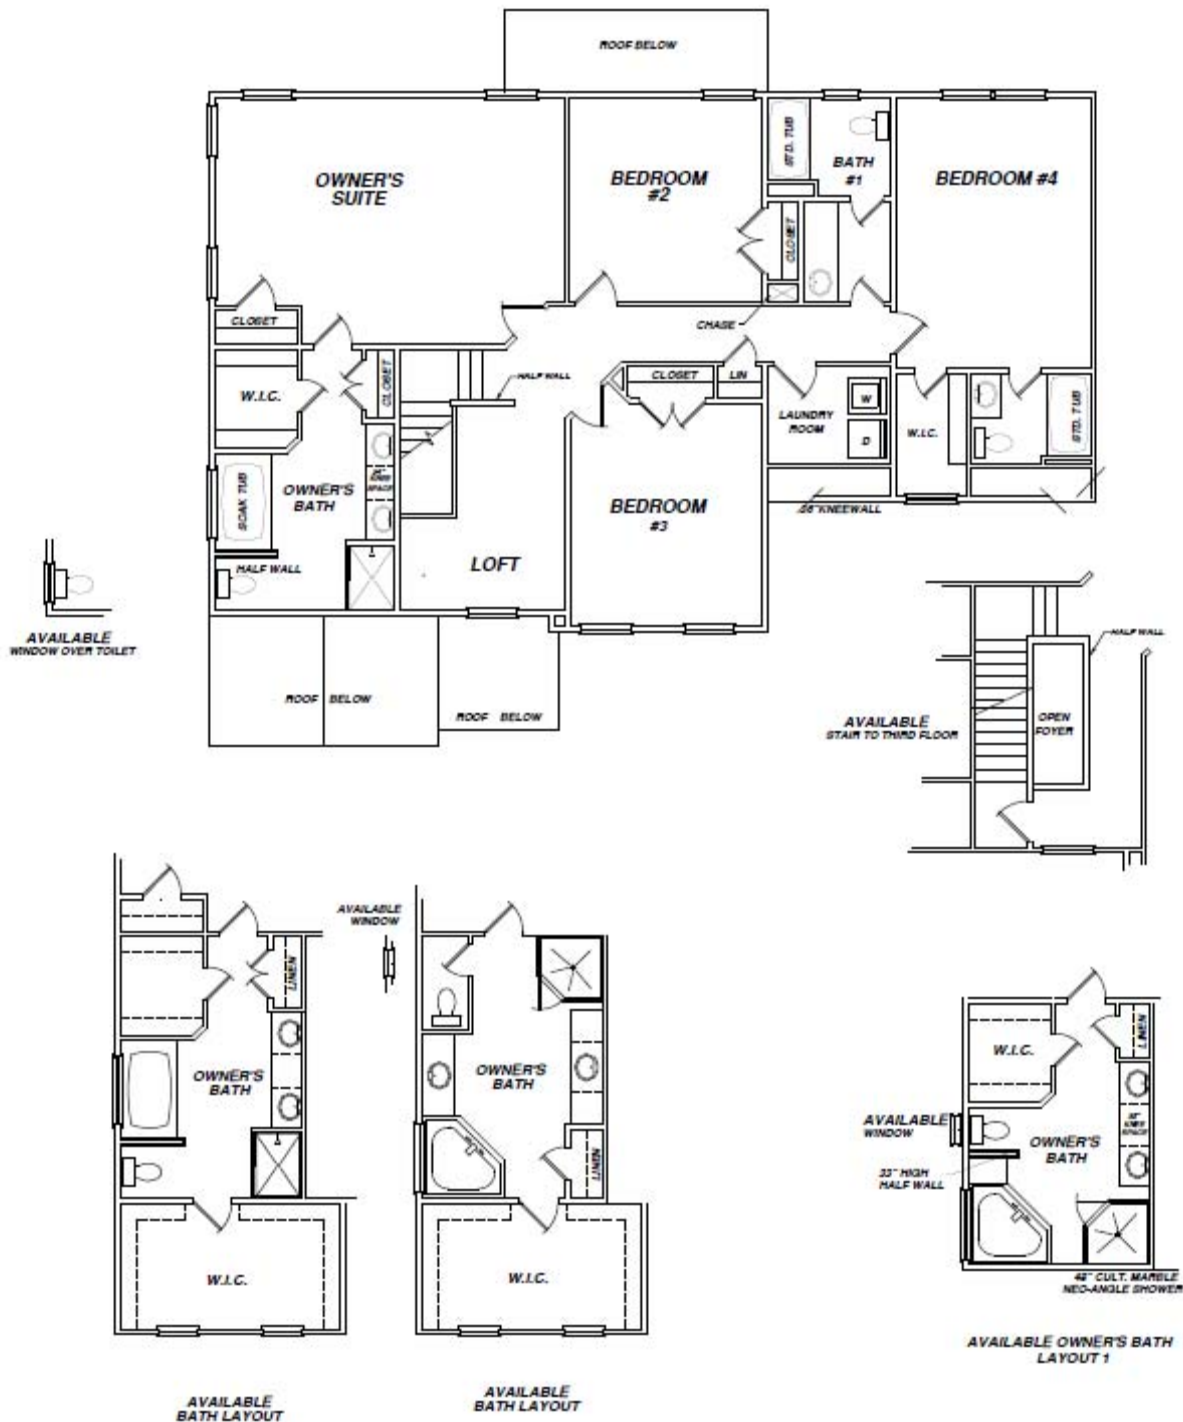

The Clare

- 2850 – 3353 square feet
- 4-5 bedrooms
- 3 1/2–4 1/2 baths

First Floor Plan

The Clare

- 2850 – 3353 square feet
- 4-5 bedrooms
- 3 1/2–4 1/2 baths

Second Floor Plan

The Clare

- 2850 – 3353 square feet
- 4-5 bedrooms
- 3 1/2–4 1/2 baths

Third Floor Plan

The Clare

- 2850 – 3353 square feet
- 4-5 bedrooms
- 3 1/2–4 1/2 baths

Home Elevations

Classic Traditional

Virginia Vintage

The Clare

- 2850 – 3353 square feet
- 4-5 bedrooms
- 3 1/2–4 1/2 baths

Home Elevations

Historic Estate

Grand Manor