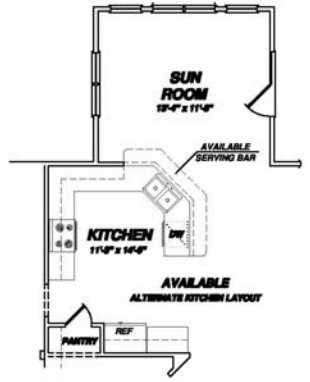

# The Chaucer

Traditional Two-Story Home  
 2880+ square feet  
 4-5 bedrooms  
 2½ - 3½ baths

Copyright© 2009 LifeStyle Builders & Developers, Inc. At LifeStyle Builders, we are constantly reviewing and improving our home plans to better serve our customers; therefore, floor plans are subject to change without notice. Room dimensions are approximate and may vary. This floor plan may offer Available Personal Choices and Structural Options not shown here. For complete information contact a LifeStyle Builders representative.