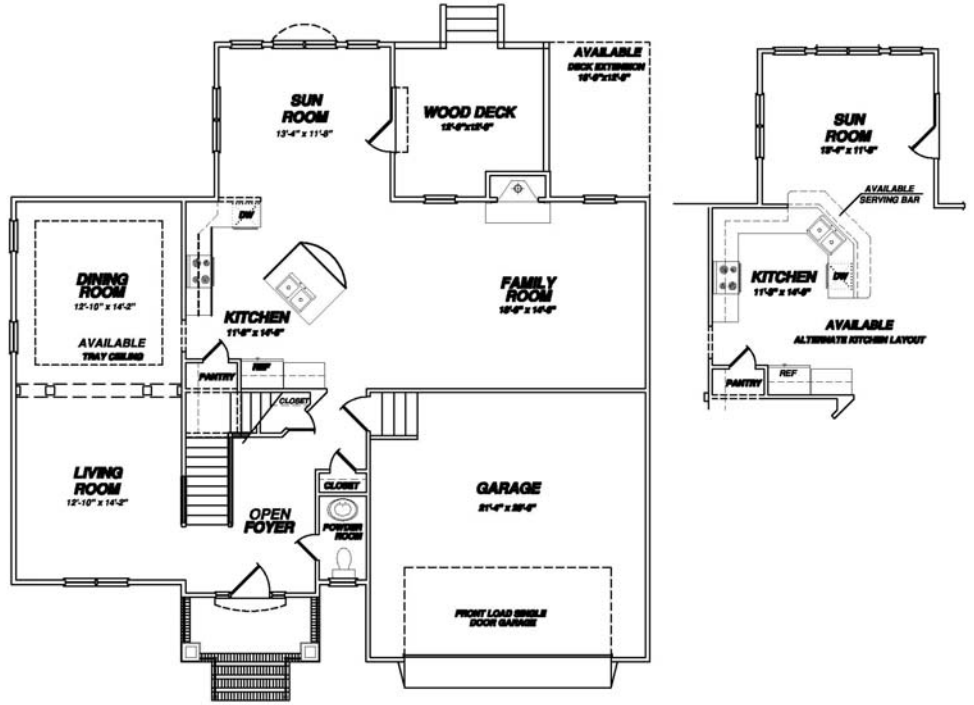

# The Chaucer

Traditional Two-Story Home  
 2880+ square feet  
 4-5 bedrooms  
 2½ - 3½ baths

Copyright© 2009 LifeStyle Builders & Developers, Inc. At LifeStyle Builders, we are constantly reviewing and improving our home plans to better serve our customers; therefore, floor plans are subject to change without notice. Room dimensions are approximate and may vary. This floor plan may offer Available Personal Choices and Structural Options not shown here. For complete information contact a LifeStyle Builders representative.