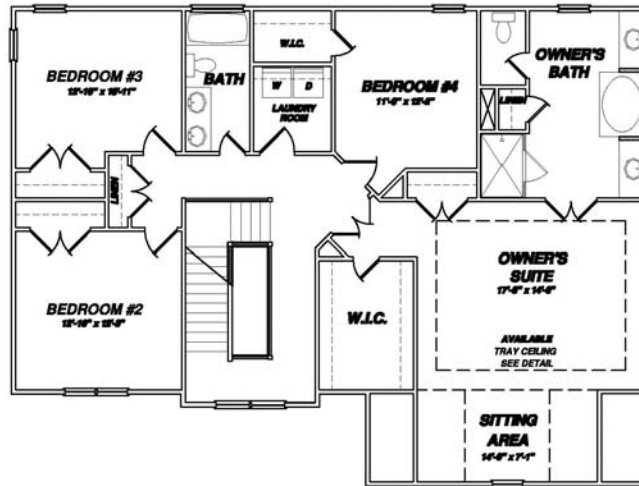

# The Chaucer

Traditional Two-Story Home  
 2880+ square feet  
 4-5 bedrooms  
 2½ - 3½ baths

Copyright© 2009 LifeStyle Builders & Developers, Inc. At LifeStyle Builders, we are constantly reviewing and improving our home plans to better serve our customers; therefore, floor plans are subject to change without notice. Room dimensions are approximate and may vary. This floor plan may offer Available Personal Choices and Structural Options not shown here. For complete information contact a LifeStyle Builders representative.