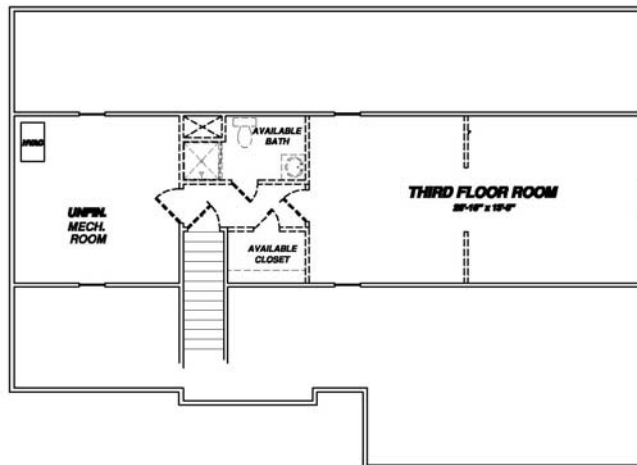

# The Chaucer

Traditional Two-Story Home  
 2880+ square feet  
 4-5 bedrooms  
 2½ - 3½ baths

Copyright© 2009 LifeStyle Builders & Developers, Inc. At LifeStyle Builders, we are constantly reviewing and improving our home plans to better serve our customers; therefore, floor plans are subject to change without notice. Room dimensions are approximate and may vary. This floor plan may offer Available Personal Choices and Structural Options not shown here. For complete information contact a LifeStyle Builders representative.