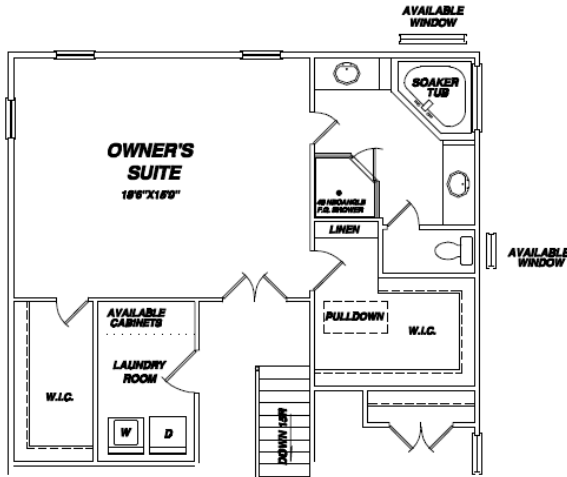

# The Chatham

- Two Level Home
- 2500+ square feet
- 4 bedrooms
- 2½ baths

## First Floor Plan

## Second Floor Plan

**AVAILABLE OWNER'S SUITE**

**AVAILABLE SITTING ROOM TO REPLACE W.I.C.**

**ELEVATION "B" LAYOUT**