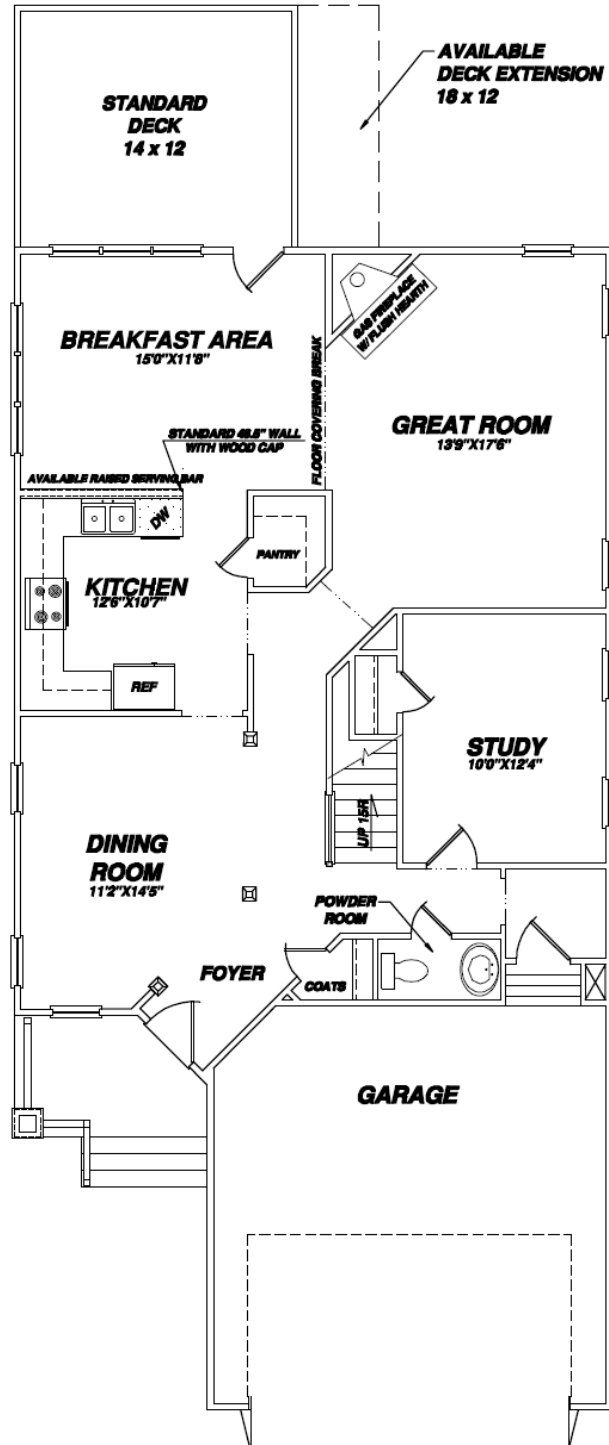

# The Chatham

- Two Level Home
- 2500+ square feet
- 4 bedrooms
- 2½ baths

## First Floor Plan

## Second Floor Plan

**AVAILABLE OWNER'S SUITE**

**AVAILABLE SITTING ROOM TO REPLACE W.I.C.**

**ELEVATION "B" LAYOUT**