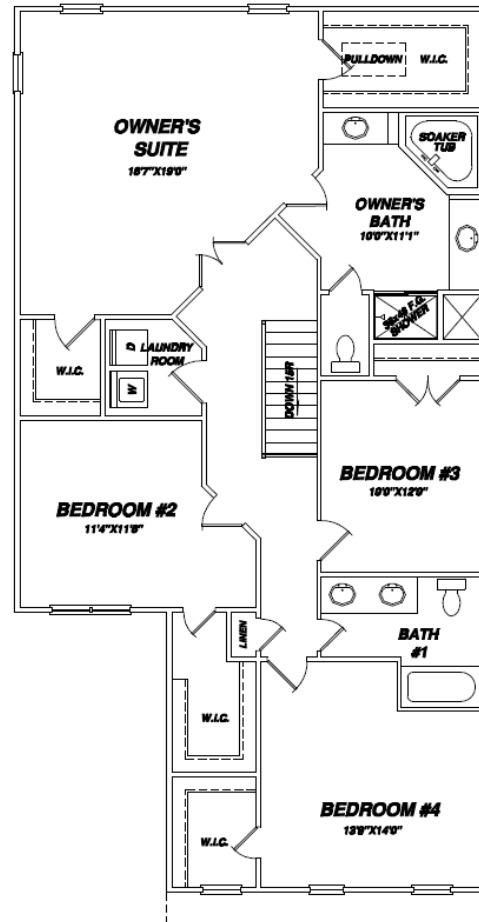

## First Floor Plan

# The Chatham

- Two Level Home
- 2500+ square feet
- 4 bedrooms
- 2½ baths

## Second Floor Plan

**AVAILABLE OWNER'S SUITE**

**AVAILABLE SITTING ROOM TO REPLACE W.I.C.**

**ELEVATION "B" LAYOUT**

# The Chatham

- Two Level Home
- 2500+ square feet
- 4 bedrooms
- 2½ baths

---