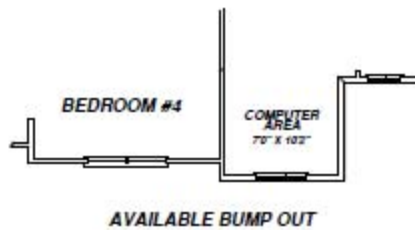

The Canterbury

- 2593 – 3142 square feet
- 4-5 bedroom
- 2 1/2–3 1/2 baths

First Floor Plan

The Canterbury

- 2593 – 3142 square feet
- 4-5 bedrooms
- 2 1/2–3 1/2 baths

Second Floor Plan

The Canterbury

- 2593 – 3142 square feet
- 4-5 bedrooms
- 2 1/2–3 1/2 baths

Third Floor Plan

AVAILABLE BATH LAYOUT

The Canterbury

- 2593 – 3142 square feet
- 4-5 bedrooms
- 2 1/2–3 1/2 baths

Home Elevations

Classic Traditional

Virginia Vintage

The Canterbury

- 2593 – 3142 square feet
- 4-5 bedrooms
- 2 1/2–3 1/2 baths

Home Elevations

Historic Estate

Grand Manor