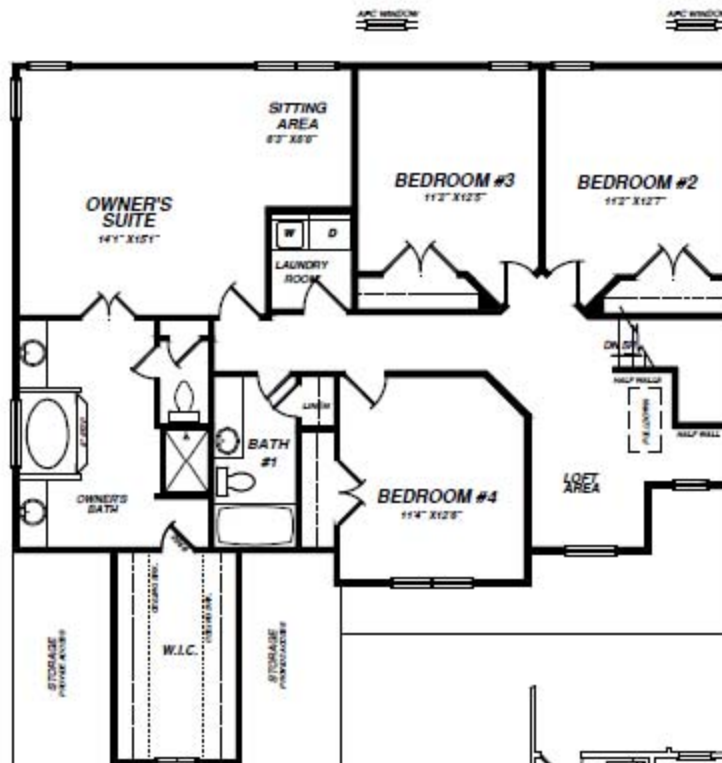

The Canterbury

- 2593 – 3142 square feet
- 4-5 bedroom
- 2 1/2–3 1/2 baths

First Floor Plan

The Canterbury

- 2593 – 3142 square feet
- 4-5 bedrooms
- 2 1/2–3 1/2 baths

Second Floor Plan

The Canterbury

- 2593 – 3142 square feet
- 4-5 bedrooms
- 2 1/2–3 1/2 baths

Third Floor Plan

AVAILABLE BATH LAYOUT

The Canterbury

- 2593 – 3142 square feet
- 4-5 bedrooms
- 2 1/2–3 1/2 baths

Home Elevations

Classic Traditional

Virginia Vintage

The Canterbury

- 2593 – 3142 square feet
- 4-5 bedrooms
- 2 1/2–3 1/2 baths

Home Elevations

Historic Estate

Grand Manor