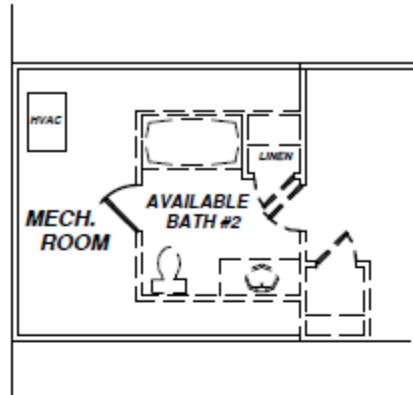

The Canterbury

- 2593 – 3142 square feet
- 4-5 bedroom
- 2 1/2–3 1/2 baths

First Floor Plan

The Canterbury

- 2593 – 3142 square feet
- 4-5 bedrooms
- 2 1/2–3 1/2 baths

Second Floor Plan

The Canterbury

- 2593 – 3142 square feet
- 4-5 bedrooms
- 2 1/2–3 1/2 baths

Third Floor Plan

AVAILABLE BATH LAYOUT

The Canterbury

- 2593 – 3142 square feet
- 4-5 bedrooms
- 2 1/2–3 1/2 baths

Home Elevations

Classic Traditional

Virginia Vintage

The Canterbury

- 2593 – 3142 square feet
- 4-5 bedrooms
- 2 1/2–3 1/2 baths

Home Elevations

Historic Estate

Grand Manor