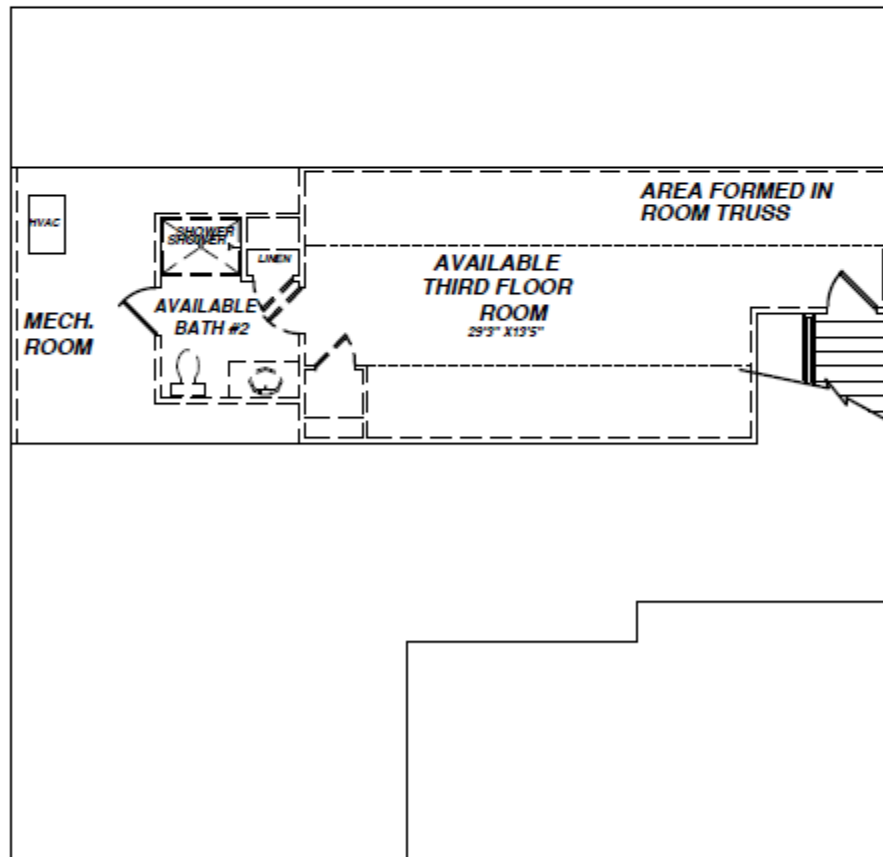

The Canterbury

- 2593 – 3142 square feet
- 4-5 bedroom
- 2 1/2–3 1/2 baths

First Floor Plan

The Canterbury

- 2593 – 3142 square feet
- 4-5 bedrooms
- 2 1/2–3 1/2 baths

Second Floor Plan

The Canterbury

- 2593 – 3142 square feet
- 4-5 bedrooms
- 2 1/2–3 1/2 baths

Third Floor Plan

AVAILABLE BATH LAYOUT

The Canterbury

- 2593 – 3142 square feet
- 4-5 bedrooms
- 2 1/2–3 1/2 baths

Home Elevations

Classic Traditional

Virginia Vintage

The Canterbury

- 2593 – 3142 square feet
- 4-5 bedrooms
- 2 1/2–3 1/2 baths

Home Elevations

Historic Estate

Grand Manor