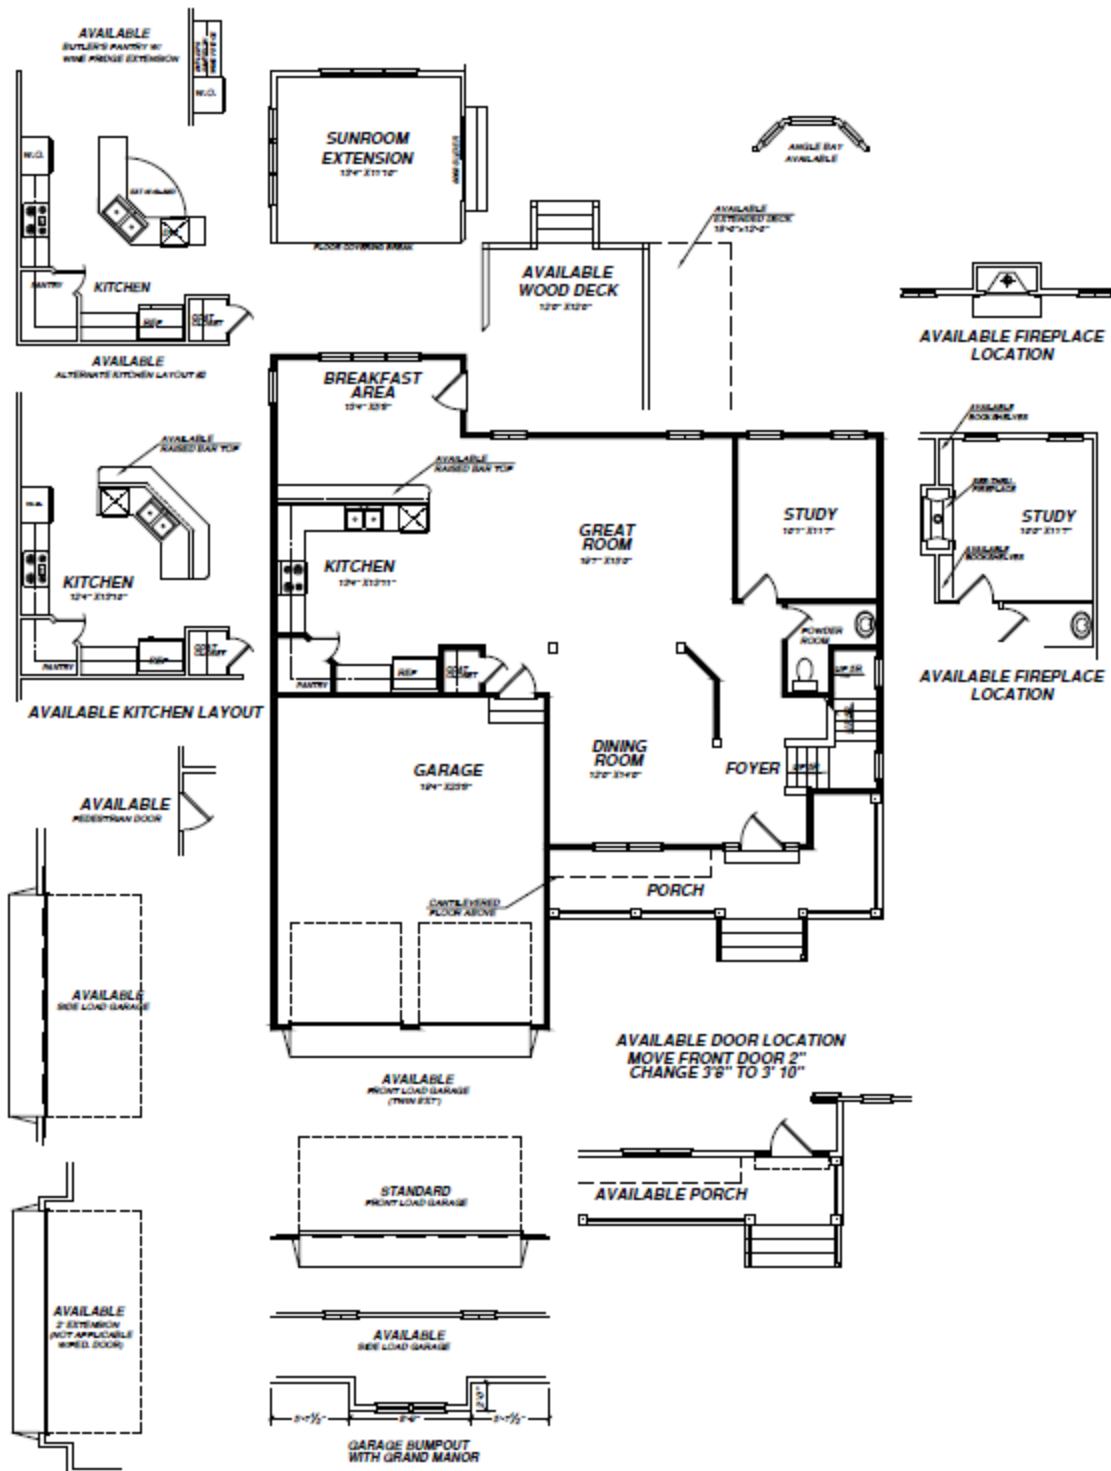

The Canterbury

- 2593 – 3142 square feet
- 4-5 bedroom
- 2 1/2–3 1/2 baths

First Floor Plan

The Canterbury

- 2593 – 3142 square feet
- 4-5 bedrooms
- 2 1/2–3 1/2 baths

Second Floor Plan

The Canterbury

- 2593 – 3142 square feet
- 4-5 bedrooms
- 2 1/2–3 1/2 baths

Third Floor Plan

AVAILABLE BATH LAYOUT

The Canterbury

- 2593 – 3142 square feet
- 4-5 bedrooms
- 2 1/2–3 1/2 baths

Home Elevations

Classic Traditional

Virginia Vintage

The Canterbury

- 2593 – 3142 square feet
- 4-5 bedrooms
- 2 1/2–3 1/2 baths

Home Elevations

Historic Estate

Grand Manor