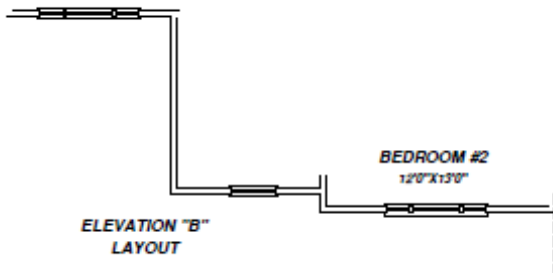

The Brook

- Two Level Home
- 2000+ square feet
- 4 bedrooms
- 2½ baths

First Floor Plan

The Brook

- Two Level Home
- 2000+ square feet
- 4 bedrooms
- 2½ baths

Second Floor Plan

The Brook

Home Elevations

- Two Level Home
- 2000+ square feet
- 4 bedrooms
- 2½ baths

Elevation A

Virginia Vintage

Historic Estate

The Brook

Home Elevations

- Two Level Home
- 2000+ square feet
- 4 bedrooms
- 2½ baths

Elevation B