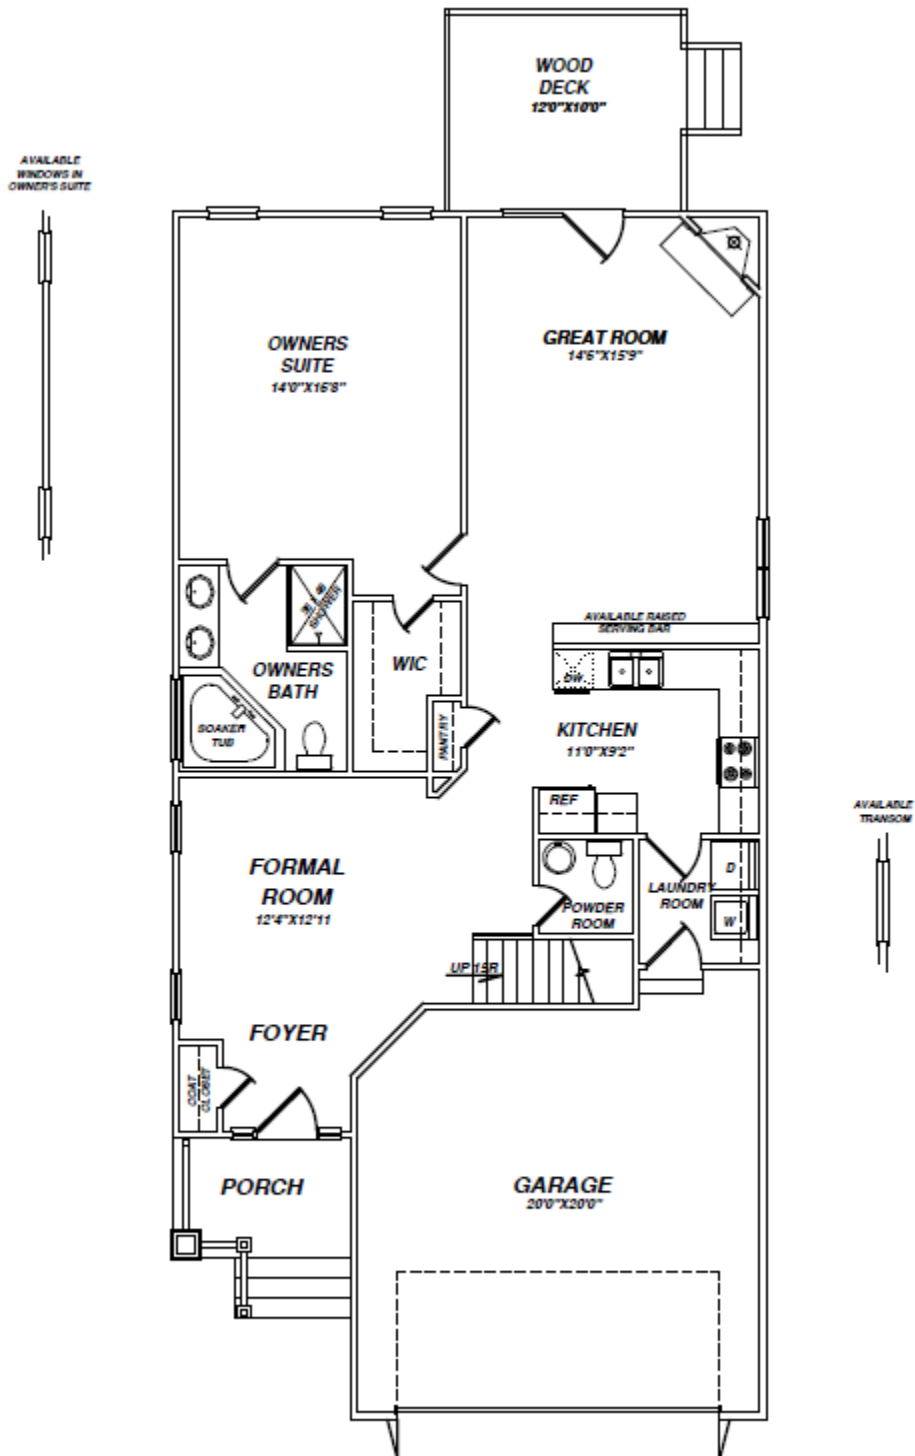

The Brook

- Two Level Home
- 2000+ square feet
- 4 bedrooms
- 2½ baths

First Floor Plan

The Brook

- Two Level Home
- 2000+ square feet
- 4 bedrooms
- 2½ baths

Second Floor Plan

The Brook

Home Elevations

- Two Level Home
- 2000+ square feet
- 4 bedrooms
- 2½ baths

Elevation A

Virginia Vintage

Historic Estate

The Brook

Home Elevations

- Two Level Home
- 2000+ square feet
- 4 bedrooms
- 2½ baths

Elevation B