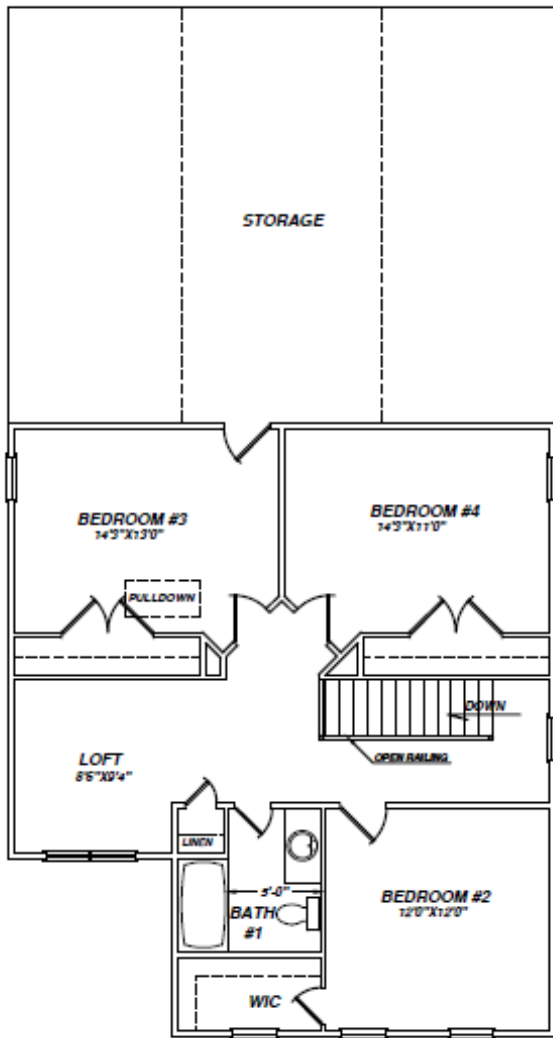

The Brook

- Two Level Home
- 2000+ square feet
- 4 bedrooms
- 2½ baths

First Floor Plan

The Brook

- Two Level Home
- 2000+ square feet
- 4 bedrooms
- 2½ baths

Second Floor Plan

The Brook

Home Elevations

- Two Level Home
- 2000+ square feet
- 4 bedrooms
- 2½ baths

Elevation A

Virginia Vintage

Historic Estate

The Brook

Home Elevations

- Two Level Home
- 2000+ square feet
- 4 bedrooms
- 2½ baths

Elevation B