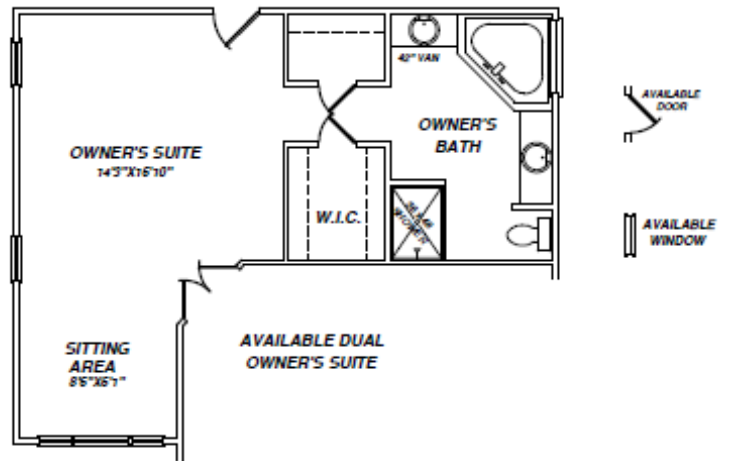

The Brook

- Two Level Home
- 2000+ square feet
- 4 bedrooms
- 2½ baths

First Floor Plan

The Brook

- Two Level Home
- 2000+ square feet
- 4 bedrooms
- 2½ baths

Second Floor Plan

The Brook

Home Elevations

- Two Level Home
- 2000+ square feet
- 4 bedrooms
- 2½ baths

Elevation A

Virginia Vintage

Historic Estate

The Brook

Home Elevations

- Two Level Home
- 2000+ square feet
- 4 bedrooms
- 2½ baths

Elevation B