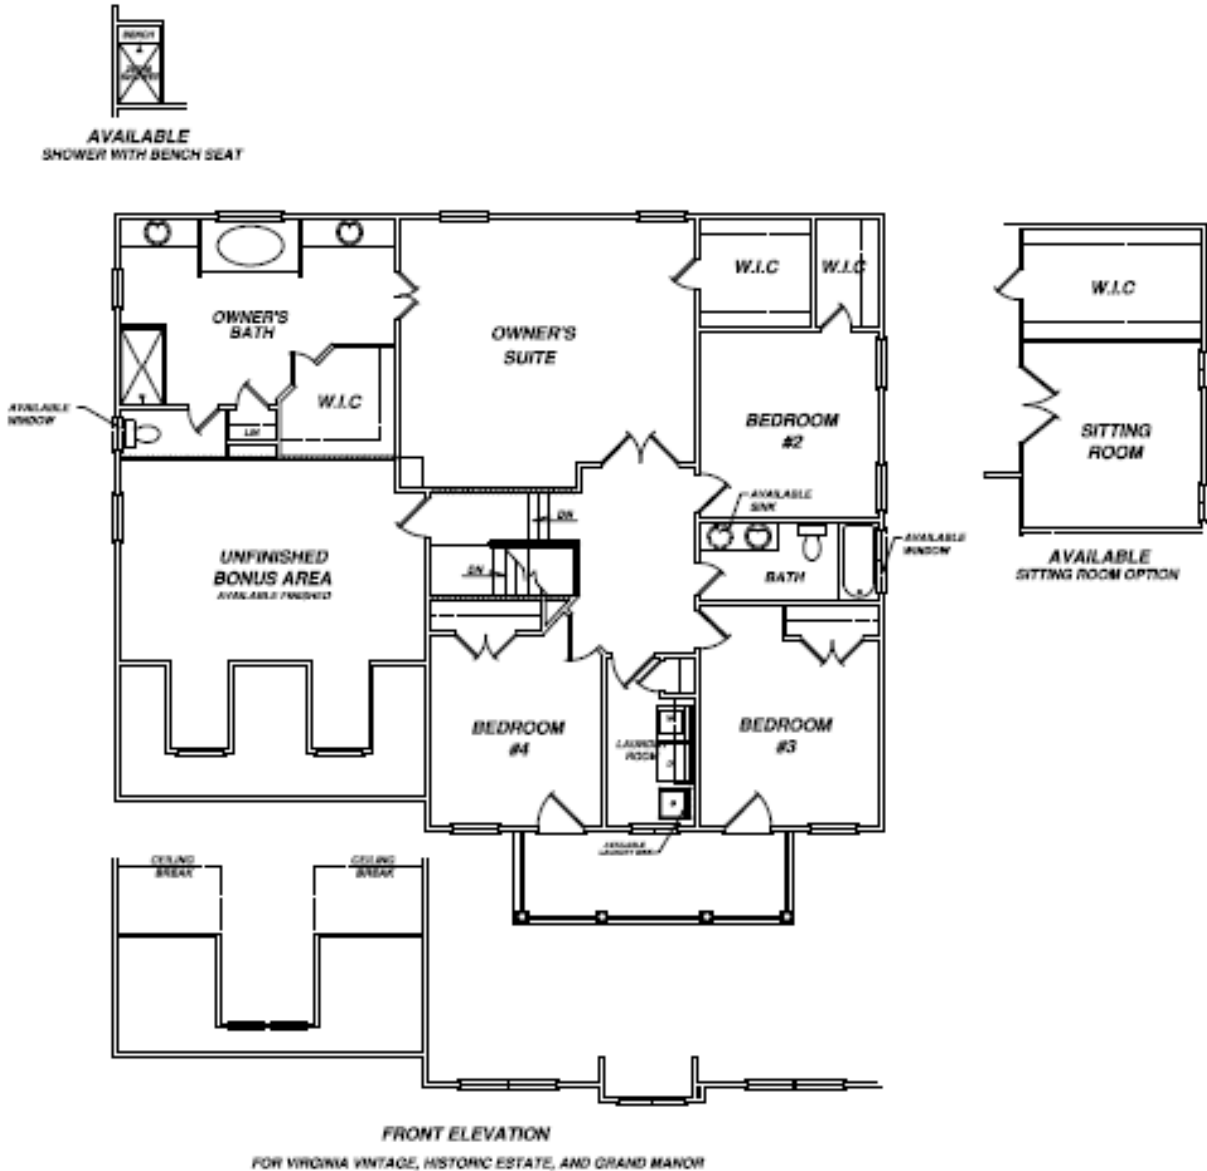

The Bronte

- Two Level Home
- 3055-3382 square feet
- 4-5 bedrooms
- 3 baths

First Floor Plan

The Bronte

- Two Level Home
- 3055-3382 square feet
- 4-5 bedrooms
- 3 baths

Second Floor Plan

The Bronte

Home Elevations

- Two Level Home
- 3055-3382 square feet
- 4-5 bedrooms
- 3 baths

Classic Traditional

Virginia Vintage

The Bronte

Home Elevations

- Two Level Home
- 3055-3382 square feet
- 4-5 bedrooms
- 3 baths

Historic Estate

Grand Manor