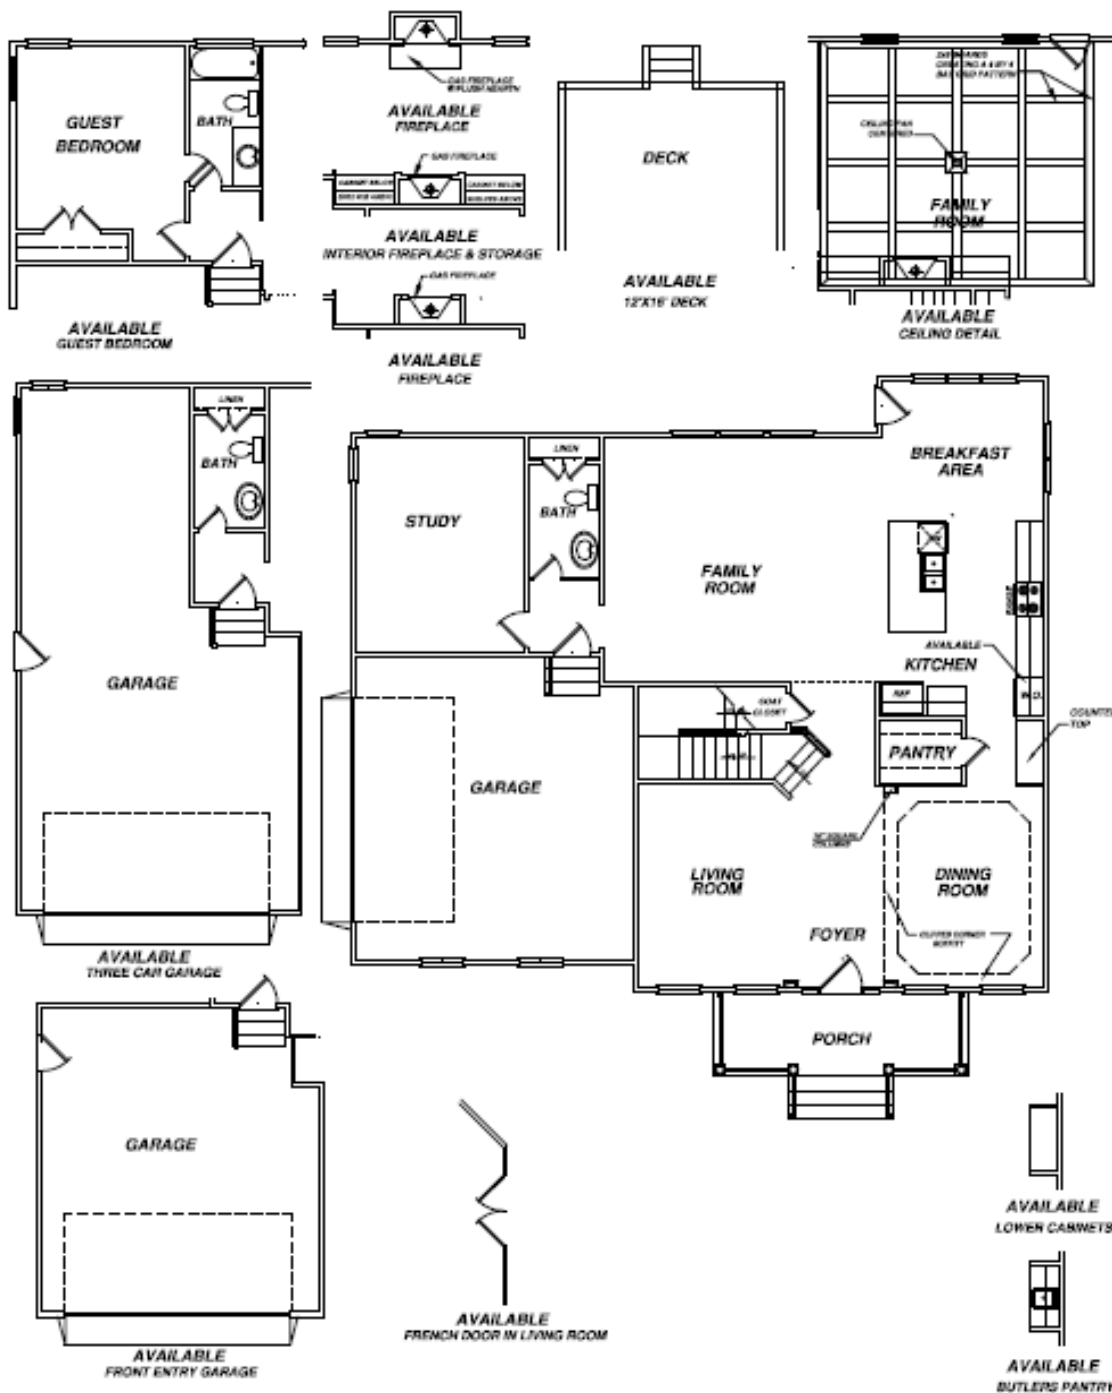

The Bronte

- Two Level Home
- 3055-3382 square feet
- 4-5 bedrooms
- 3 baths

First Floor Plan

The Bronte

- Two Level Home
- 3055-3382 square feet
- 4-5 bedrooms
- 3 baths

Second Floor Plan

The Bronte

Home Elevations

- Two Level Home
- 3055-3382 square feet
- 4-5 bedrooms
- 3 baths

Classic Traditional

Virginia Vintage

The Bronte

Home Elevations

- Two Level Home
- 3055-3382 square feet
- 4-5 bedrooms
- 3 baths

Historic Estate

Grand Manor