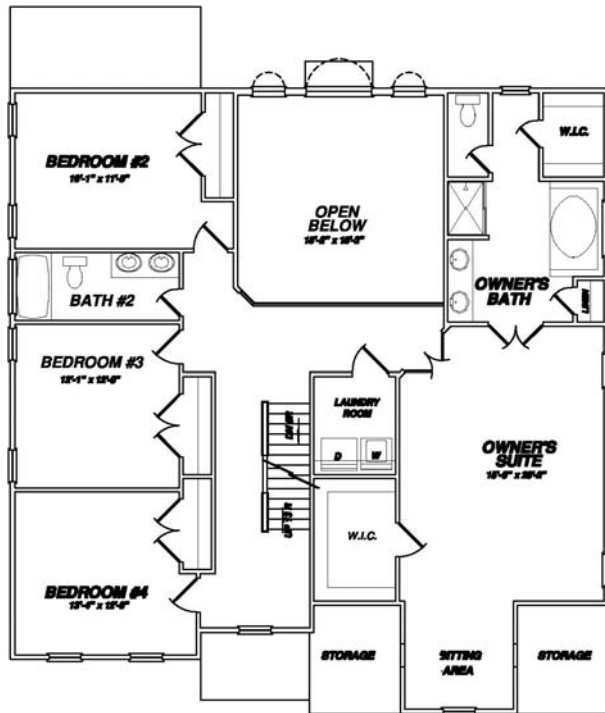

804.639.9440

EXECUTIVE COLLECTION

The Brittany

First Floor Bedroom
 3035+ square feet
 4-6 bedrooms
 2½-4½ baths

Copyright© 2009 LifeStyle Builders & Developers, Inc. At LifeStyle Builders, we are constantly reviewing and improving our home plans to better serve our customers; therefore, floor plans are subject to change without notice. Room dimensions are approximate and may vary. This floor plan may offer Available Personal Choices and Structural Options not shown here. For complete information contact a LifeStyle Builders representative.