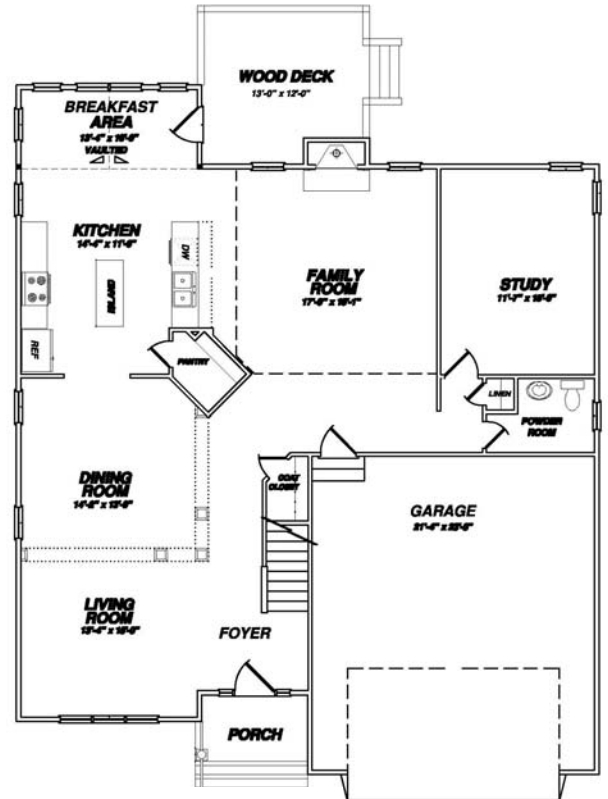

804.639.9440

EXECUTIVE COLLECTION

The Brittany

First Floor Bedroom
 3035+ square feet
 4-6 bedrooms
 2½-4½ baths

Copyright© 2009 LifeStyle Builders & Developers, Inc. At LifeStyle Builders, we are constantly reviewing and improving our home plans to better serve our customers; therefore, floor plans are subject to change without notice. Room dimensions are approximate and may vary. This floor plan may offer Available Personal Choices and Structural Options not shown here. For complete information contact a LifeStyle Builders representative.