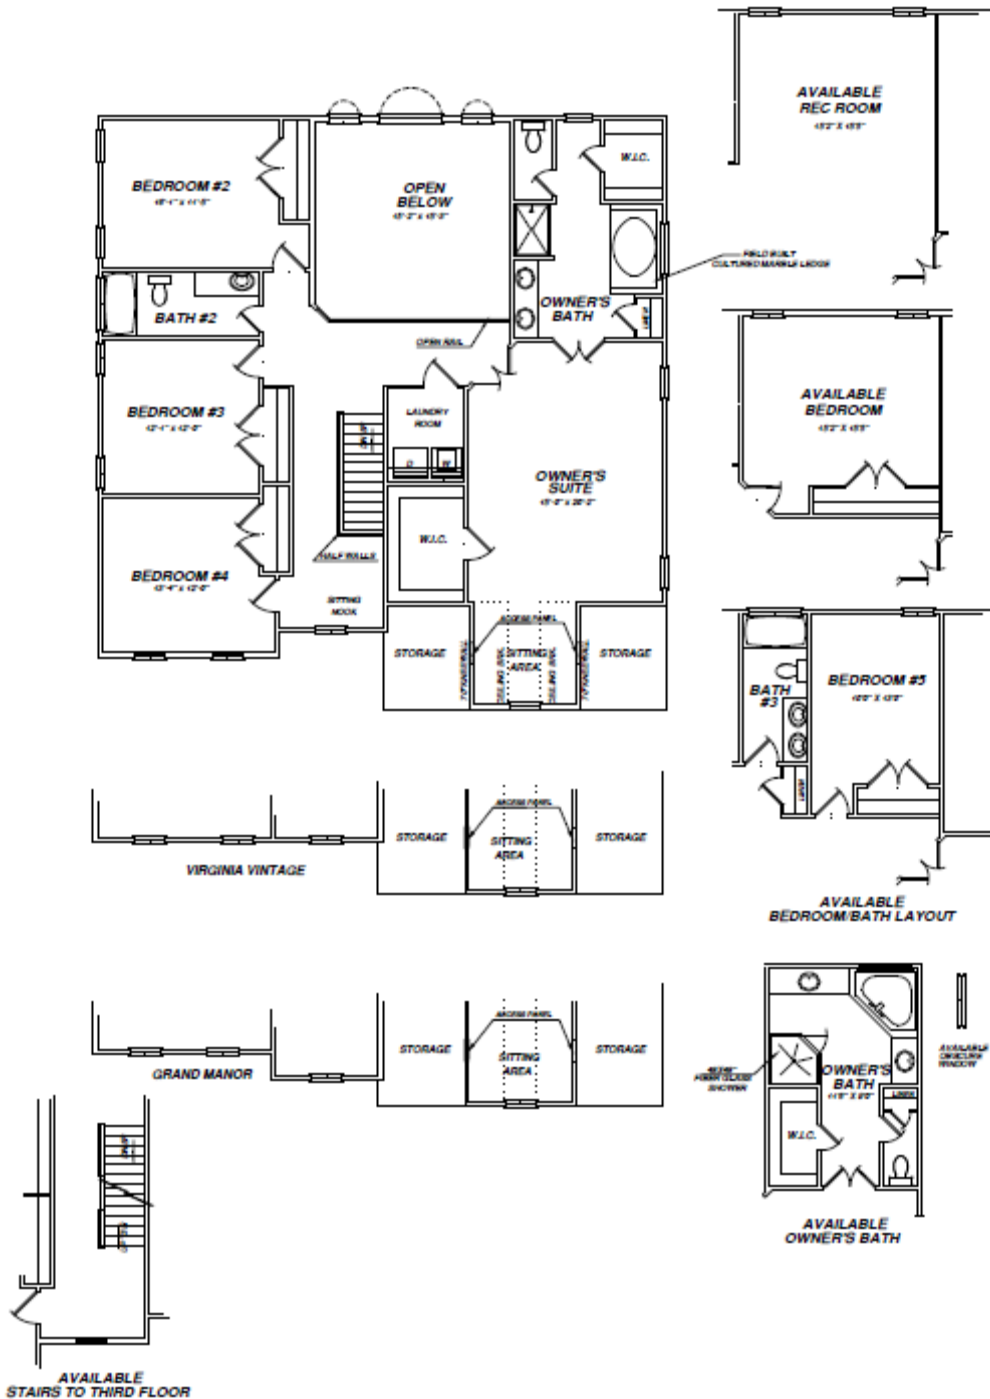

The Brittany

- 3038 – 3499 square feet
- 4-6bedrooms
- 2 1/2– 4 baths

Second Floor Plan

The Brittany

- 3038 – 3499 square feet
- 4-6 bedrooms
- 2 1/2– 4 baths

Home Elevations

Classic Traditional

Virginia Vintage

The Brittany

- 3038 – 3499 square feet
- 4-6 bedrooms
- 2 1/2– 4 baths

Home Elevations

Historic Estate

Grand Manor