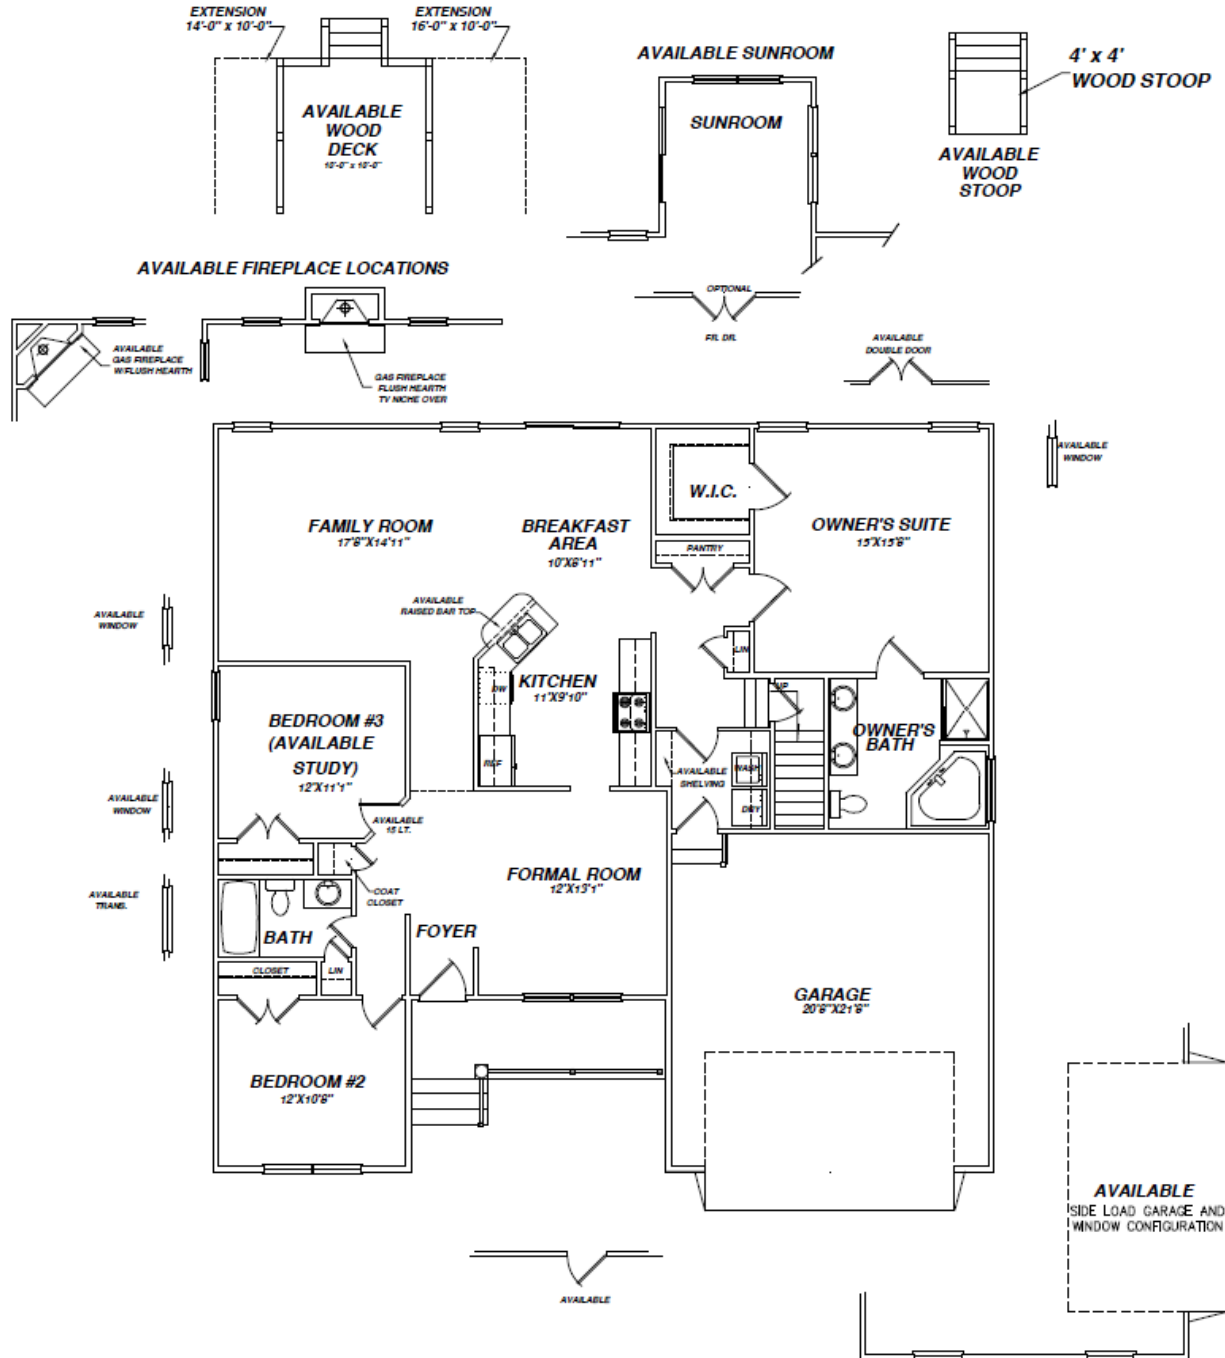

The Brighton

- Ranch Home
- 2010+ square feet
- 4 bedrooms
- 2½ baths

First Floor Plan

The Brighton

- Ranch Home
- 2010+ square feet
- 4 bedrooms
- 2½ baths

Second Floor Plan

The Brighton

- Ranch Home
- 2010+ square feet
- 4 bedrooms
- 2½ baths

Home Elevations

Elevation A

Classic Traditional

Virginia Vintage

Historic Estate

Grand Manor