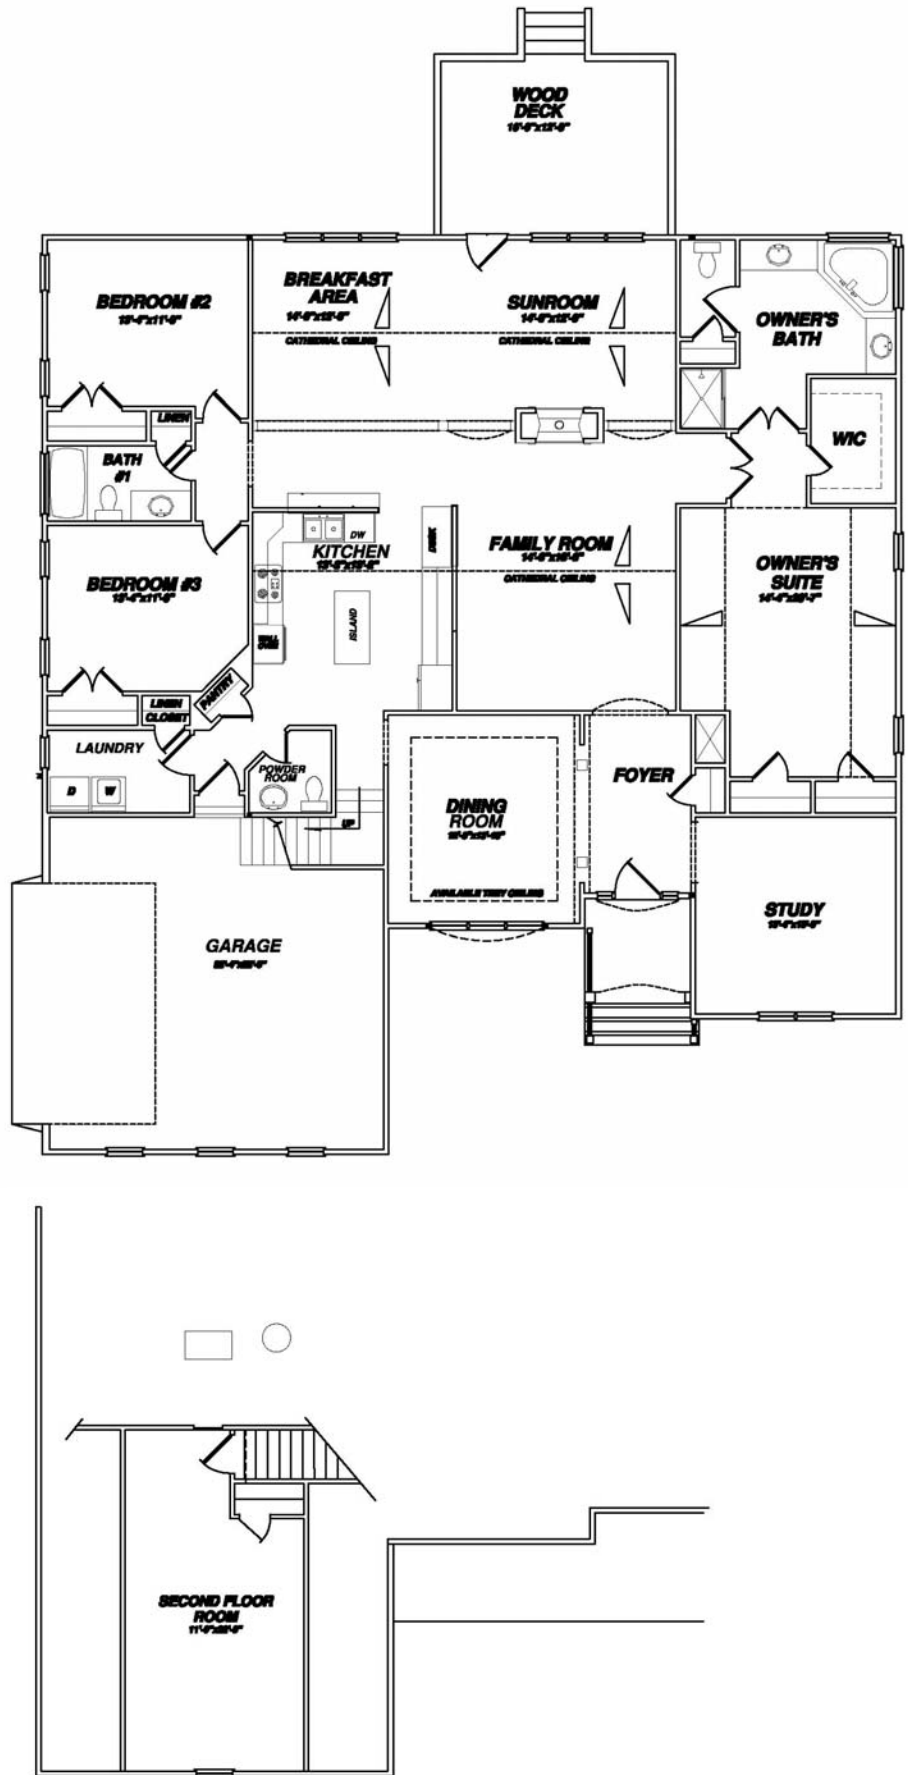

# The Blake IV

Ranch Home  
 2815+ square feet  
 3-4 bedrooms  
 2½ baths

Copyright © 2009 LifeStyle Builders & Developers, Inc. At LifeStyle Builders, we are constantly reviewing and improving our home plans to better serve our customers; therefore, floor plans are subject to change without notice. Room dimensions are approximate and may vary. This floor plan may offer Available Personal Choices and Structural Options not shown here. For complete information contact a LifeStyle Builders representative.