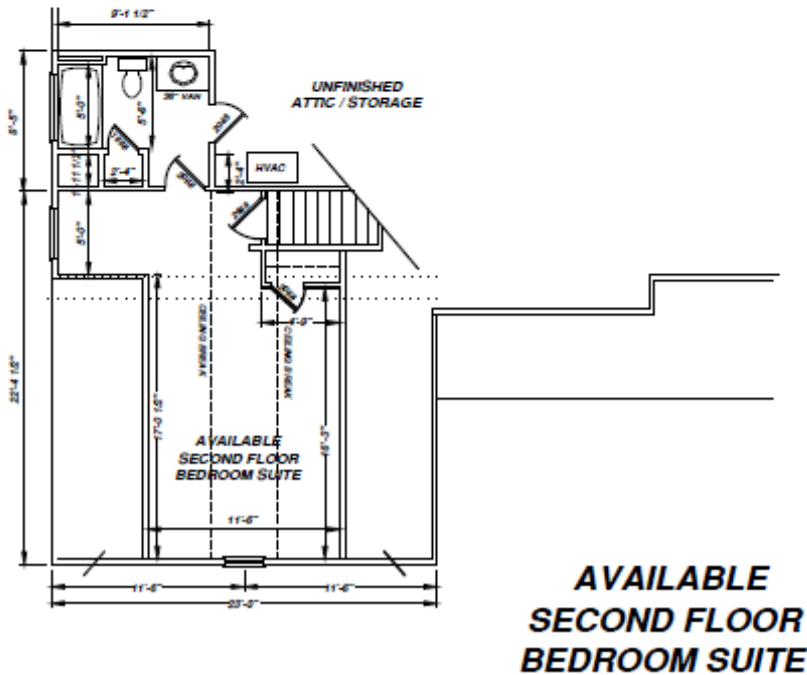

# The Blake IV

- 2773 – 2853 square feet
- 4 bedrooms
- 2 1/2– 3 1/2 baths

## First Floor Plan

# The Blake IV

- 2773 – 2853 square feet
- 4 bedrooms
- 2 1/2–3 1/2 baths

# The Blake IV

- 2773 – 2853 square feet
- 4 bedrooms
- 2 1/2–3 1/2 baths

---