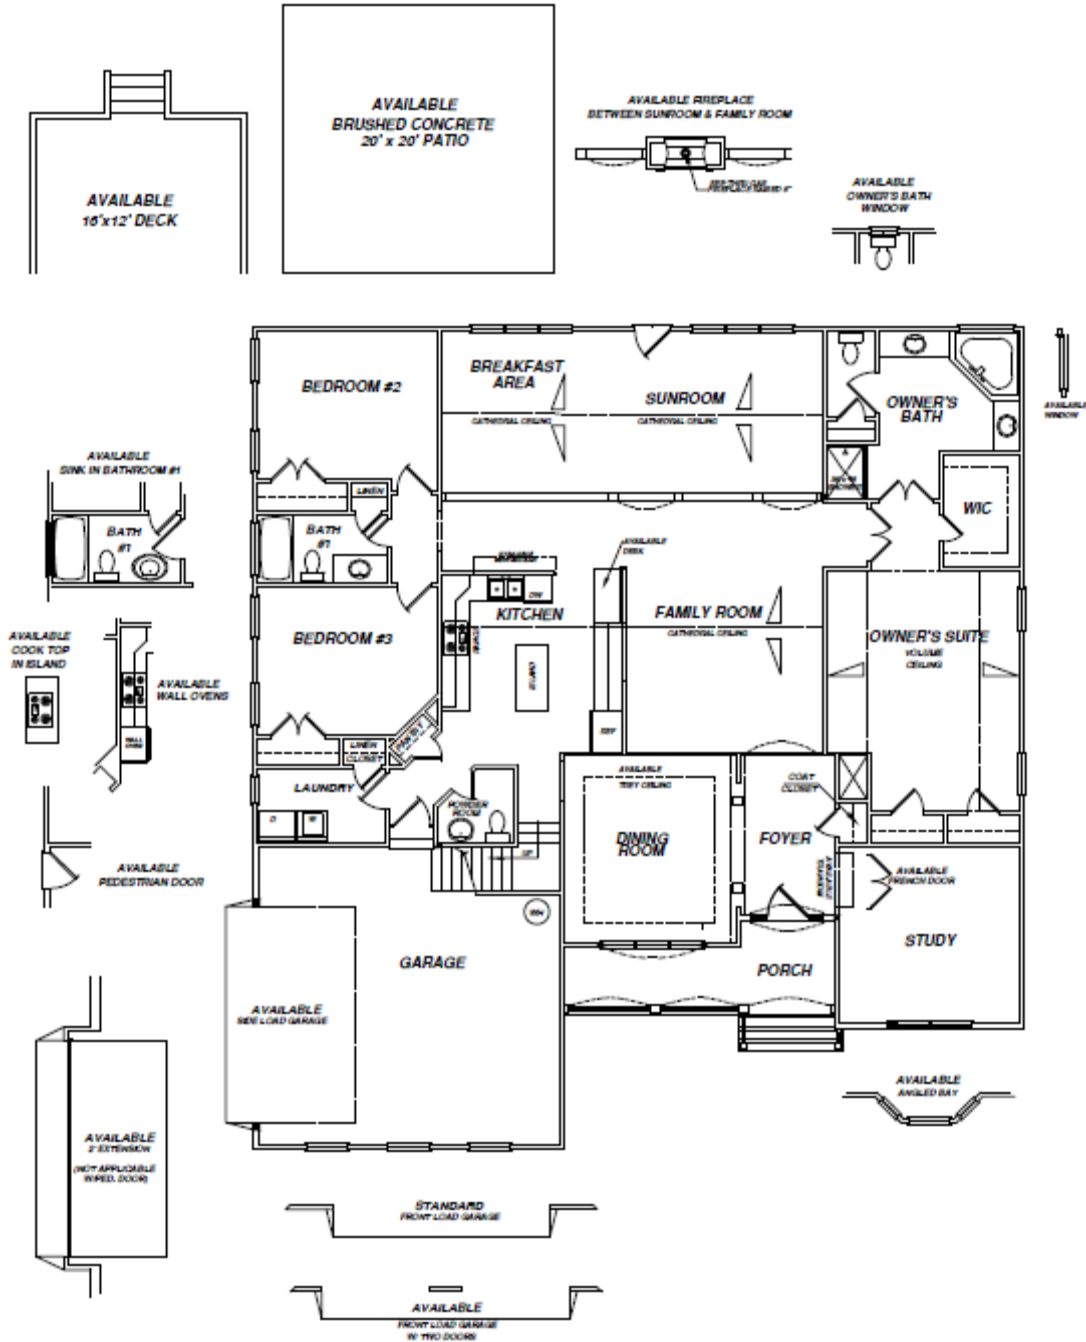

# The Blake IV

- 2773 – 2853 square feet
- 4 bedrooms
- 2 1/2– 3 1/2 baths

## First Floor Plan

# The Blake IV

- 2773 – 2853 square feet
- 4 bedrooms
- 2 1/2–3 1/2 baths

## Second Floor Plan