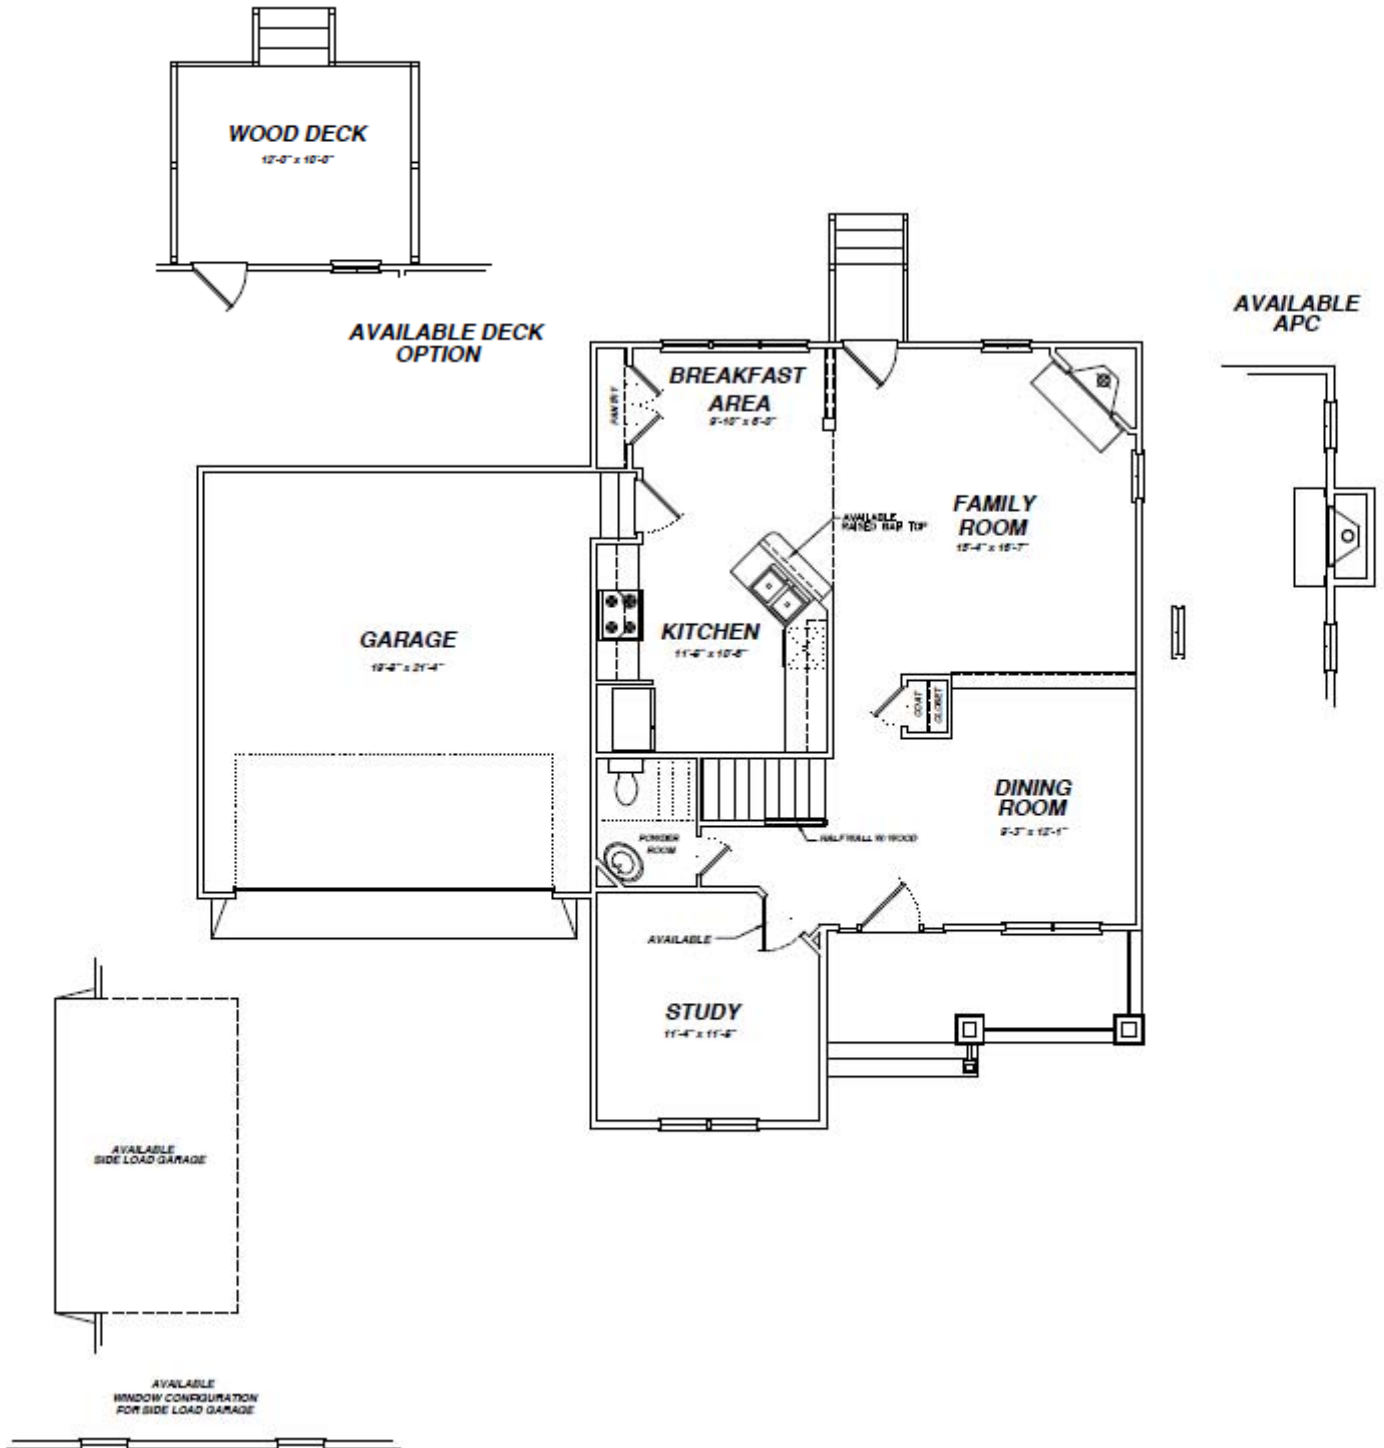

The Amherst

- 1934 square feet
- 3-4 bedrooms
- 2 1/2 baths

First Floor Plan

The Amherst

- 1934 square feet
- 3-4 bedrooms
- 2 1/2 baths

Second Floor Plan

The Amherst

Home Elevations

- 1934 square feet
- 3-4 bedrooms
- 2 1/2 baths

Virginia Vintage