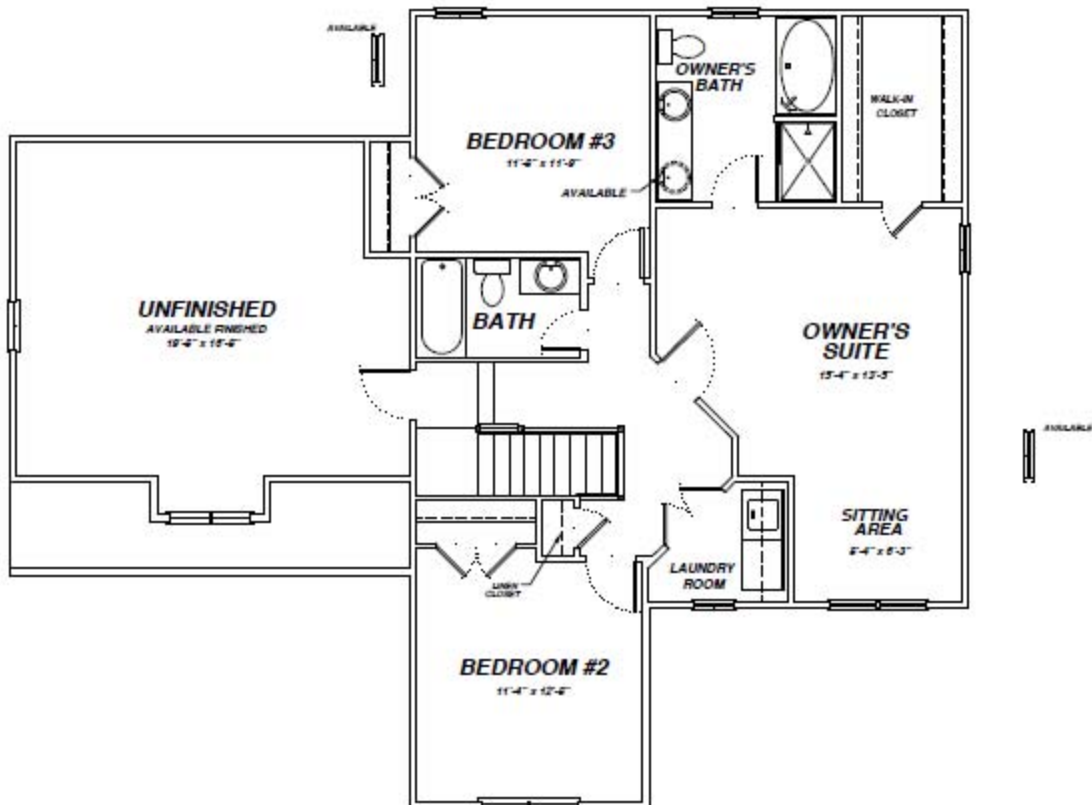

The Amherst

- 1934 square feet
- 3-4 bedrooms
- 2 1/2 baths

First Floor Plan

The Amherst

- 1934 square feet
- 3-4 bedrooms
- 2 1/2 baths

Second Floor Plan

The Amherst

Home Elevations

- 1934 square feet
- 3-4 bedrooms
- 2 1/2 baths

Virginia Vintage